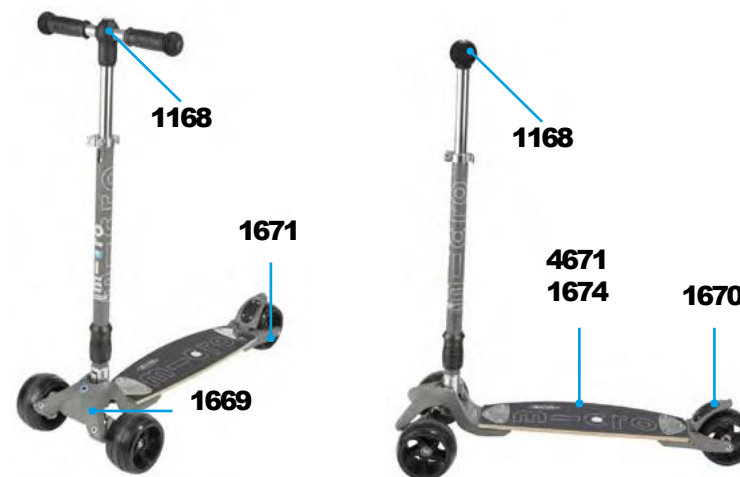

PARTS

Article No.	Article
1025	Quick-Acting Clamp, Silver
1033	Board Fixation Plates For Deck
1076	Plastic Linkage Tube
1105	Knob, Black
1106	Bolt Folding Mechanism
1108	Axle Bolt External Thread, Washer And Spring , 25 mm
1112	Axle Bolt With nut, 34 mm
1115	Axle Bolt With Nut And Washer, 46.5 mm
1116	Steering Parts Complete
1124	Spring Red (new size D19xD2.2X60X9T)
1165	Axle Bolt With Nut, 108 mm
1166	Spacer External Bearings 32.5 mm
1167	Axle Bolt With Nut, 73 mm
1168	Head Front Complete
1169	Brake Plate
1170	Brake Spring
1171	Brake Bolt
1173	Back Part Complete No Wheel With Brake
1175	Shank Left
1176	Shank Right
1178	Griptape, Black
1320	Axle Bolt, 46.5 mm
1516	Handlebar And Knob, Black
1539	Spacer Between Bearings 10.25 mm
1552	Star Nut Handlebar
1586	Bolt And Spring T-Bar
1600	Cap (Swiss Design Logo)
1668	Handlebar and knob, Volcano Grey
1670	Brake Plate, Volcano Grey
1674	Deck And Griptape, Volcano Grey
1675	Griptape, Volcano Grey

ACCESSORIES

Article No.	Article
1669	Head Front Complete, Kbm, Volcano Grey
1671	Back Part Complet No Wheel With Brake, Kbm Volcano Grey
1672	Shank Left, Volcano Grey
1673	Shank Right, Volcano Grey
4670	Deck & Griptape, Kbm Monster, Black New Version 2019
4671	Deck & Griptape, Kbm Monster, Volcano Grey New Version 2019

Article No.	Article	Info
AC9011	Interchangeable	
AC6003B	Handles Blister	Pair
AC7011B	Brake Complete Blister	
AC1007	Single Bearing ABEC 9	

KB0023

MICRO KICKBOARD MONSTER
INTERCHANGEABLE
KB0022