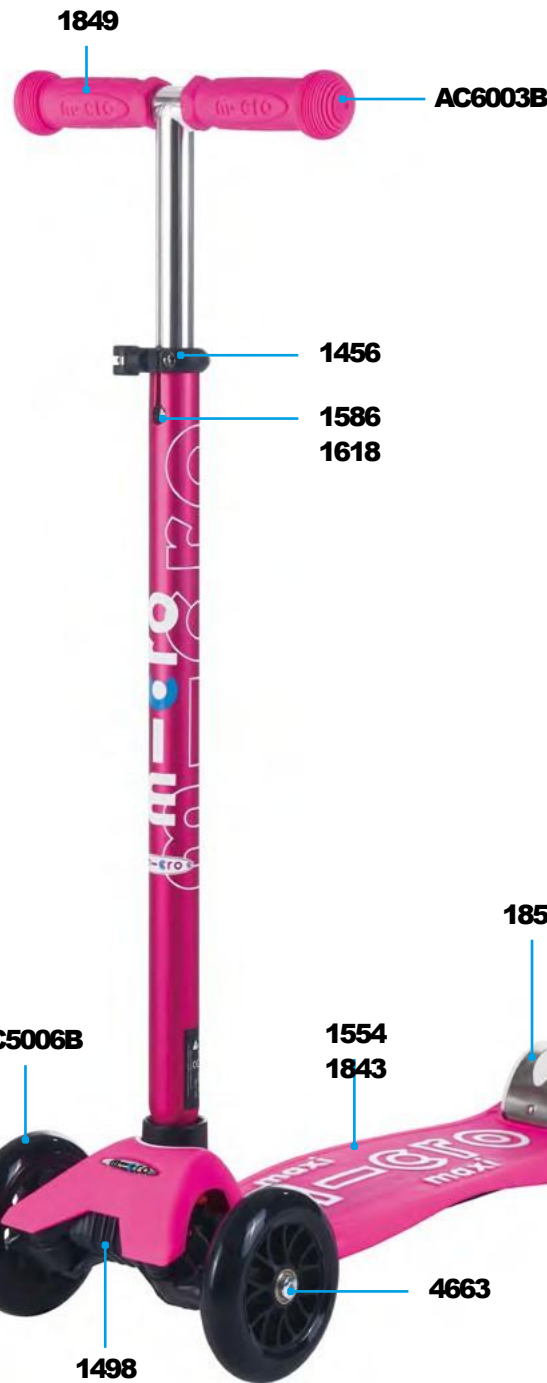

MAXI MICRO DELUXE AND FOLDABLE
MMD035