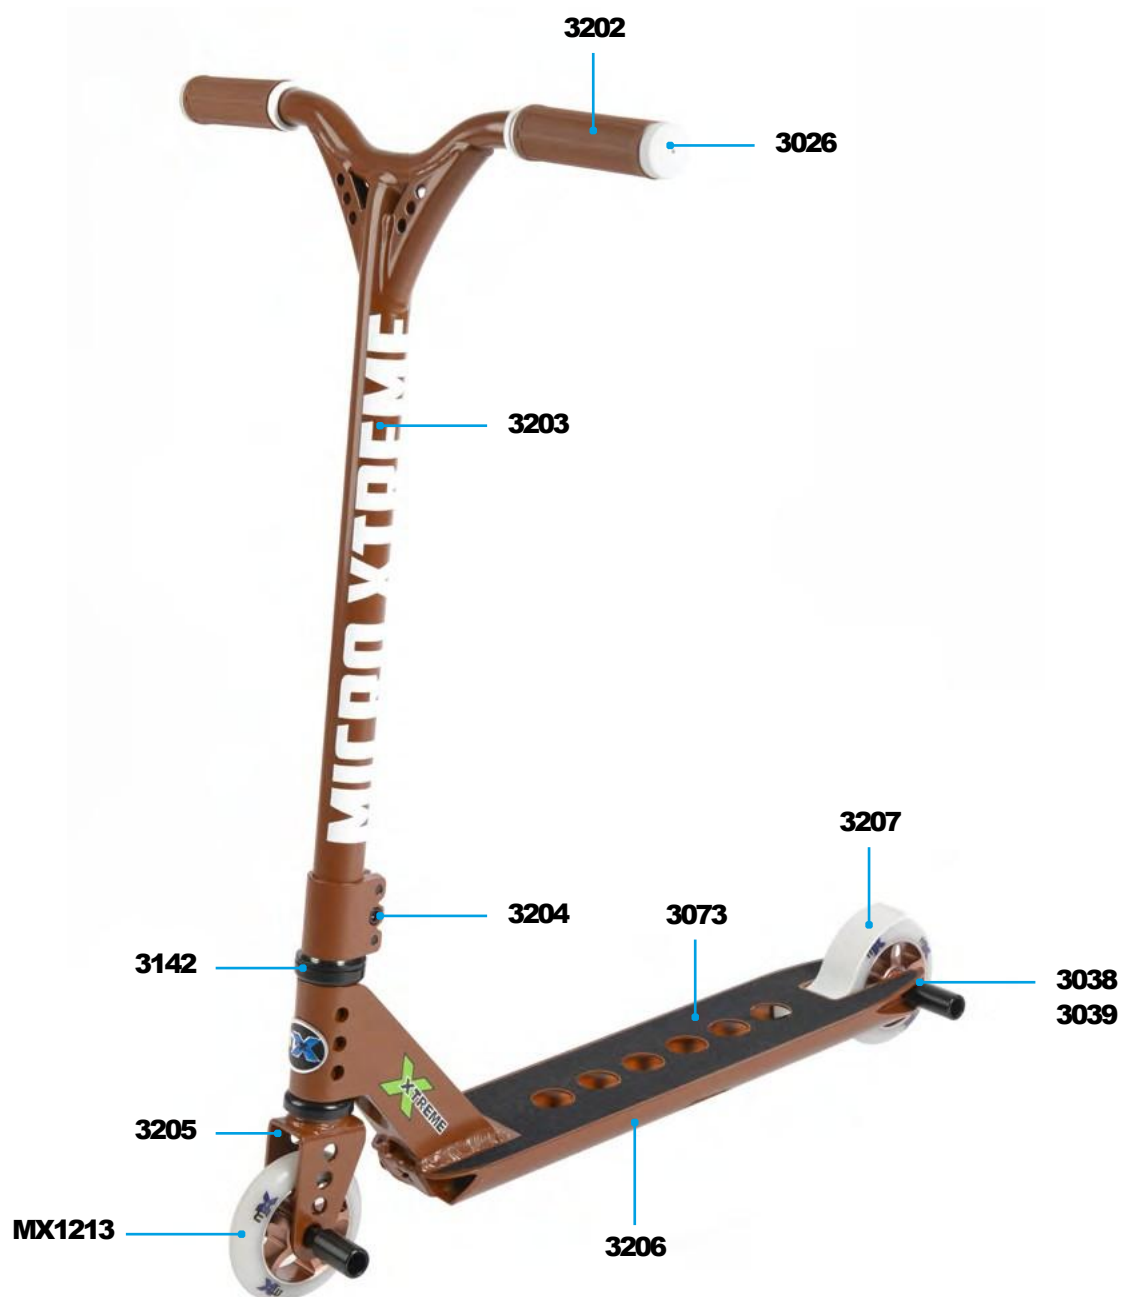

MICRO TRIXX 2.0

PARTS

Article No.	Article
3026	Plugs
3038	Rear Axle
3039	Spacer
3073	Griptape
3142	Headset
3202	Handles, Brown
3203	One Piece Bar, Brown
3204	Clamp, Brown
3205	Fork, Brown
3206	Deck, Brown
3207	Brake

ACCESSORIES

Article No.	Article
MX1213	Wheel, White / Brown

MICRO TRIXX 2.0
SA0147