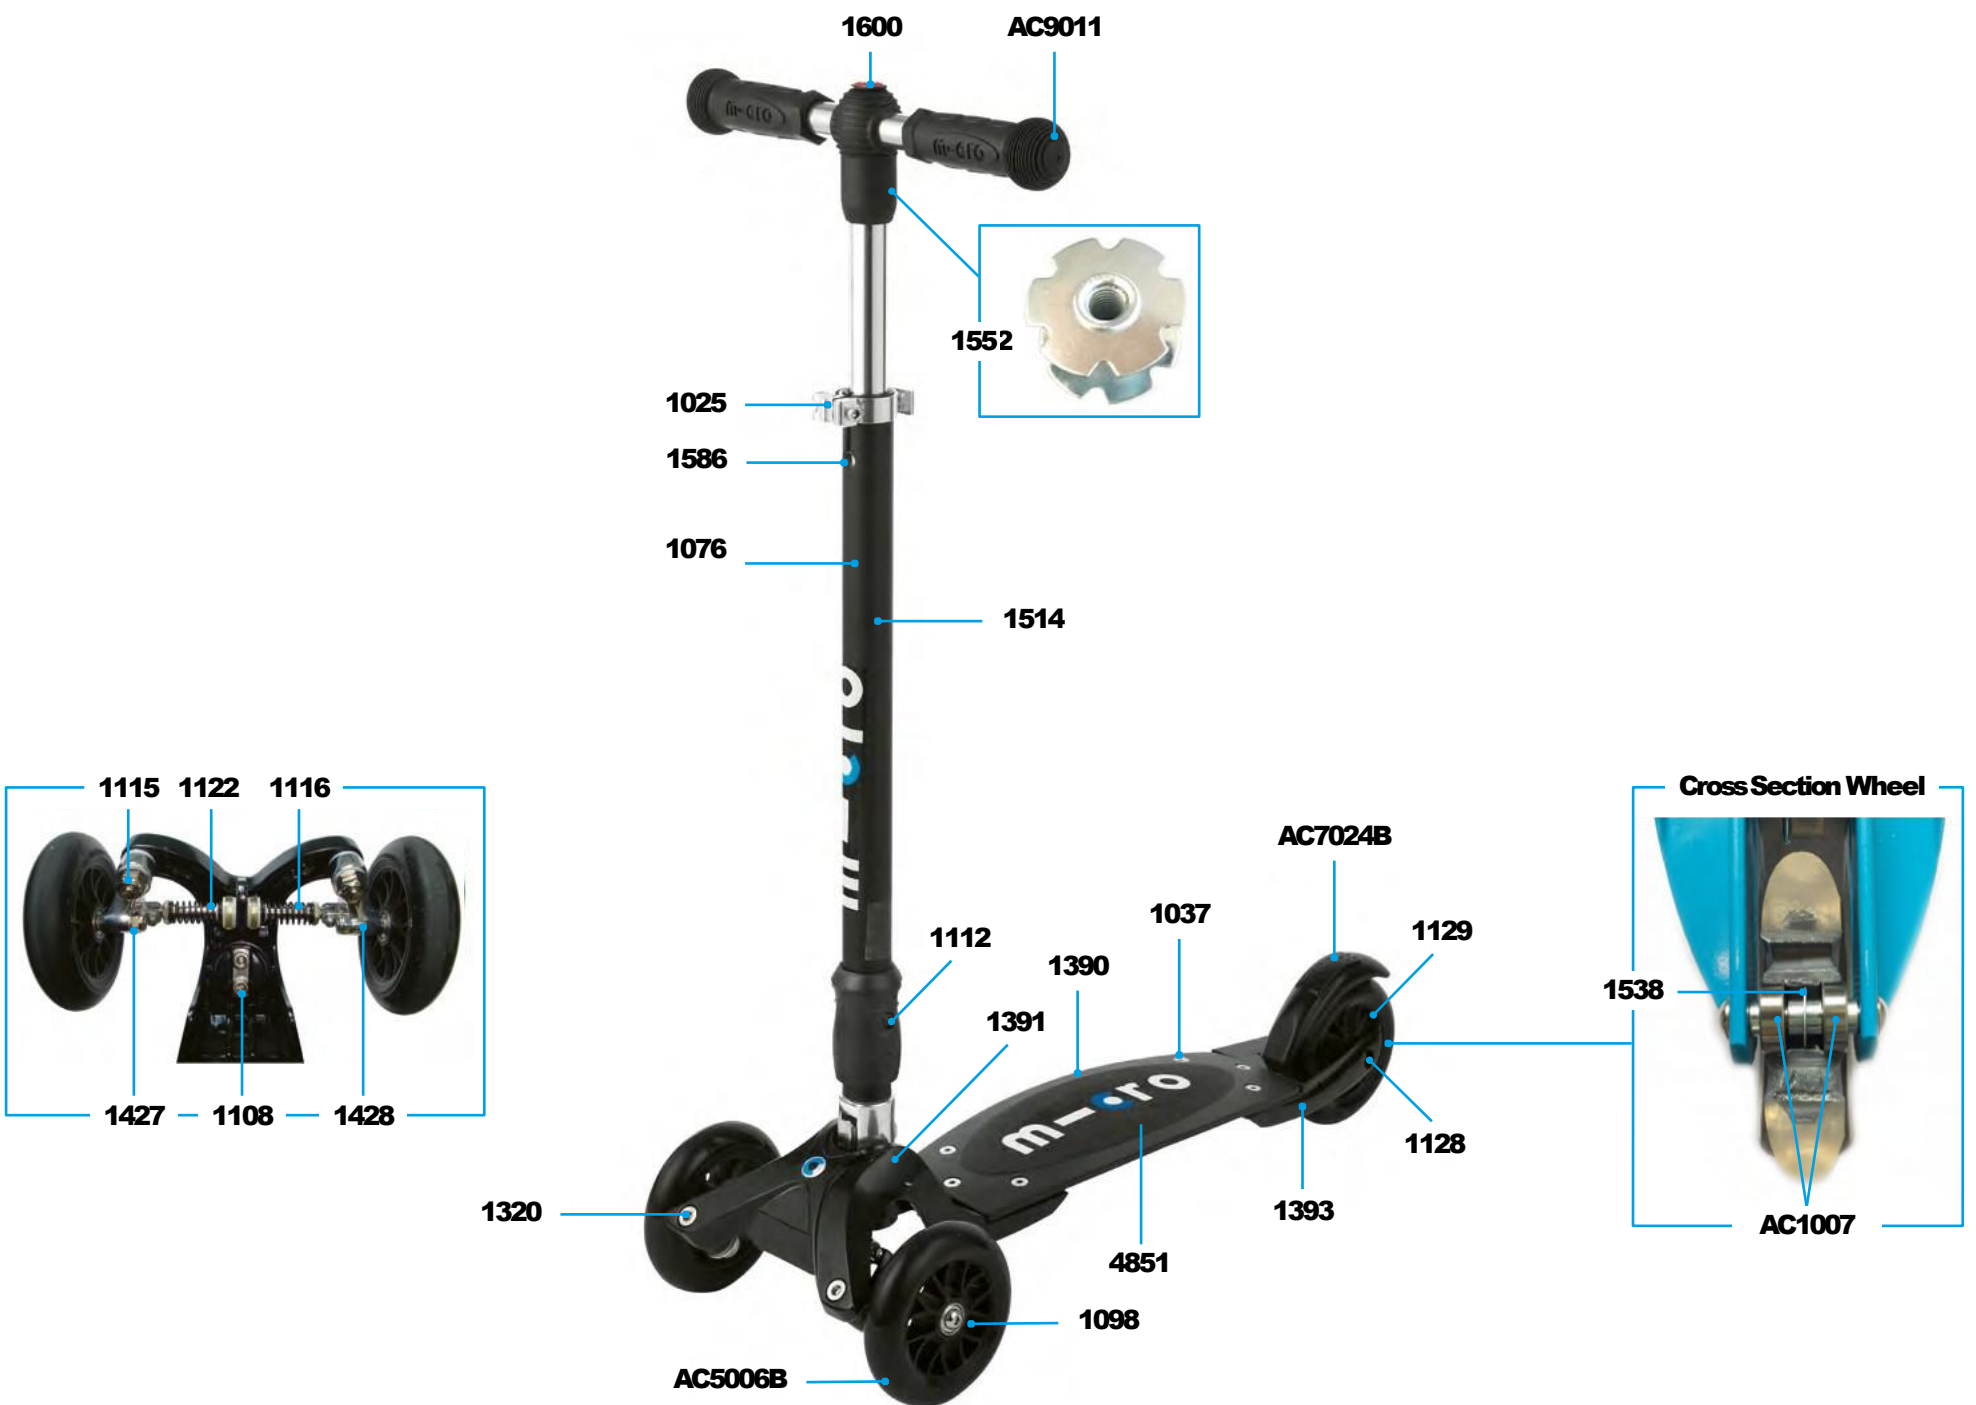

MICRO KICKBOARD COMPACT T-BAR

PARTS

Article No.	Article
1025	Quick-Acting Clamp, Silver
1037	Board Fixation Plates Complete, Alu Deck
1069	Tube For Handle Grip
1076	Plastic Linkage Tube
1108	Axle Bolt External Thread, Washer And Spring , 25 mm
1112	Axle Bolt With Nut, 34 mm
1115	Axle Bolt With Nut And Washer, 46.5 mm
1116	Steering Parts Complete
1122	Spring Black (Size D17xD1.8x60x10t)
1128	Axle Bolt Internal Thread, 42 mm
1129	Spacer External Bearings 3.4 mm
1131	Brake Bolt
1134	Push-Button And Plastic With Cap Handle Bar
4851	Griptape
1320	Axle Bolt, 46.5 mm
1342	T-Bar Complete, Black
1388	Brake Spring
1389	Brake Plate, Silver
1390	Deck And Griptape, Black
1391	Head Front, Black
1393	Back Part Compleet No Wheel With Brake, Black
1394	Guidance Handlebar
1411	Holder For Handgrip
1427	Shank Left, Black
1428	Shank Right, Black
1514	Handlebar Complete With Knob, Black
1538	Spacer Between Bearings 10.3 mm
1552	Star Nut Handlebar
1586	Bolt And Spring T-Bar
1600	Cap (Swiss Design Logo)

ACCESSORIES

Article No.	Article
AC6003B	High Density Rubber Hand Grip
AC9011	Interchangeable
AC5006B	Wheel Complete Blister
AC7024B	Brake Complete Blister
AC1007	Single Bearing ABEC 9

Micro Kickboard Compact 2.0

MICRO KICKBOARD COMPACT T-BAR
KB0020