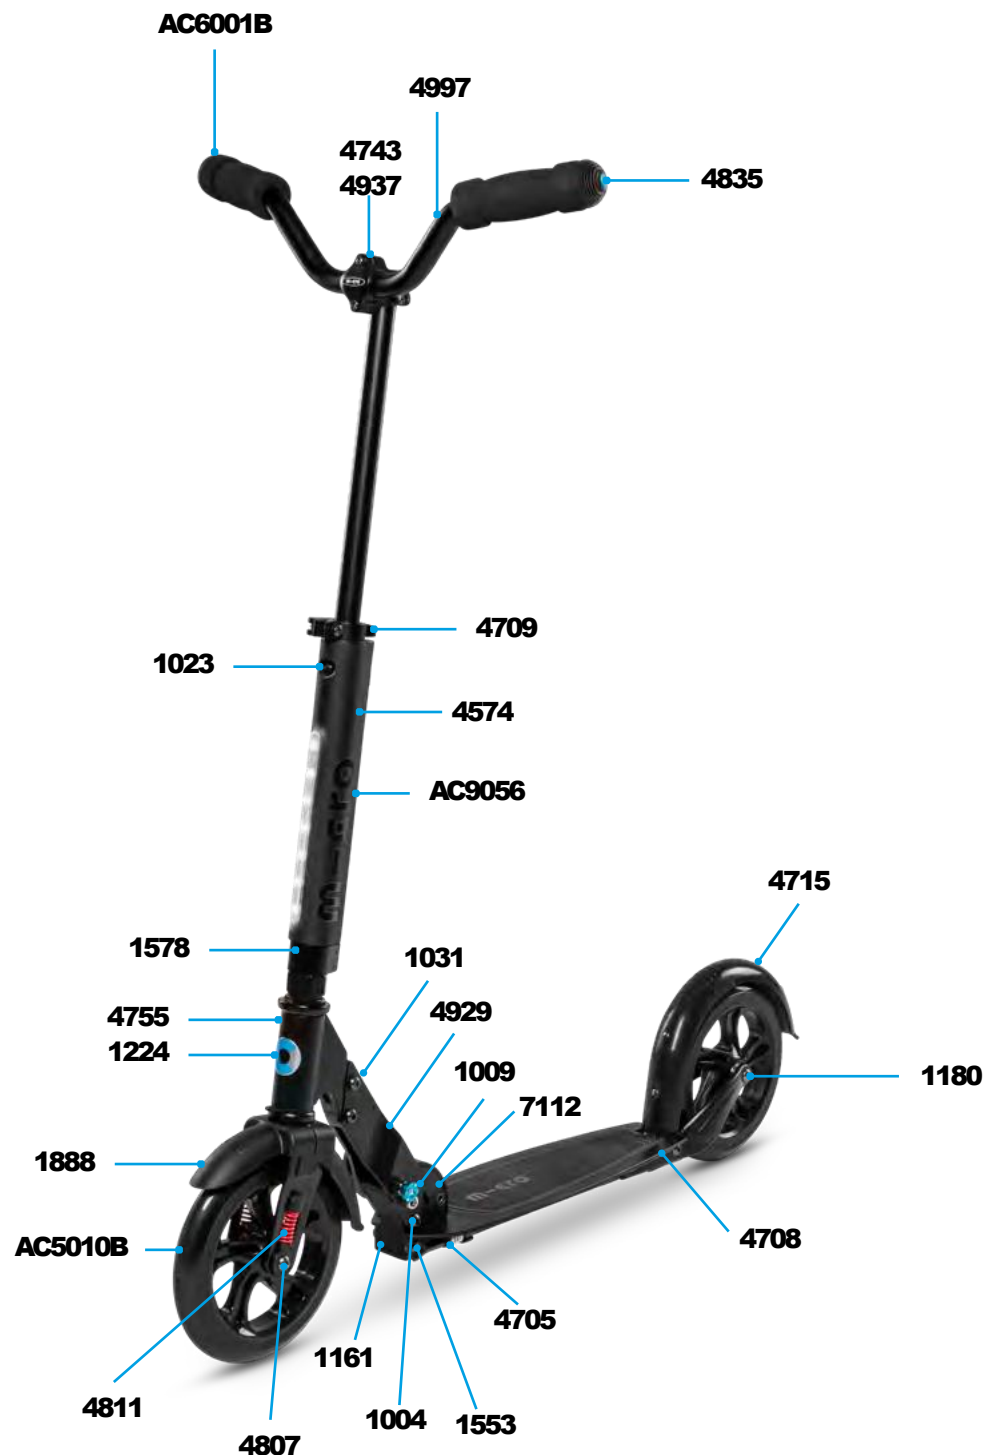

MICRO METROPOLITAN / DELUXE

PARTS

Article No.	Article
1004	Axle Bolt Internal Thread, 44 mm
1009	Blue Pushbutton
1023	Spring And Pushbutton
1031	Axle Bolt Internal Thread, 19 mm
1161	Axle Bolt External Thread, 10.5 mm
1180	Rear Axle Bolt Internal Thread, 62mm Metropolitan
1224	Front Holder Black
1553	Axle Bolt External Thread, 21.5mm
1578	Lower Clamp, 200 mm, Black Matt
1888	Front Fender
4574	Plastic Linkage Tube
4705	Kickstand Black
4708	Griptape
4709	Quick Active Clamp Black
4715	Foot Brake Complete Metropolitan
4736	T-Bar Metropolitan Deluxe Complete With Brake Lever
4997	T-Bar Metropolitan Complete
4737	Brake Pads Metropolitan
4743	Holder For Handgrip / Holder For Handlebar
4744	Folding Quick Release - Black
4755	Headset Metropolitan Und Metrop Deluxe
4807	Font Axle Bolt Internal Thread, 64mm
4810	Handbrake System Complete
4811	Front Fork With Suspension
4919	Disk (Brake)
4922	Rear Axle Bolt Internal Thread, 74mm Metropolitan Deluxe
4929	Holder Plates Left & Right Metropolitan
4834	Disk Brake Set Complete
4835	Handlebar End Caps
7112	Folding Block

ACCESSORIES

Article No.	Article
AC5010B	Wheel Black 200mm Metropolitan
AC6001B	High Density Foam Hand Grip
AC9056	Tube Light
4990B	Rear Wheel Black 200mm Metropolitan Deluxe Box
AC5016B	Front Wheel Black 200mm Metropolitan Deluxe Box

MICRO METROPOLITAN / DELUXE
SA0188 / SA0212