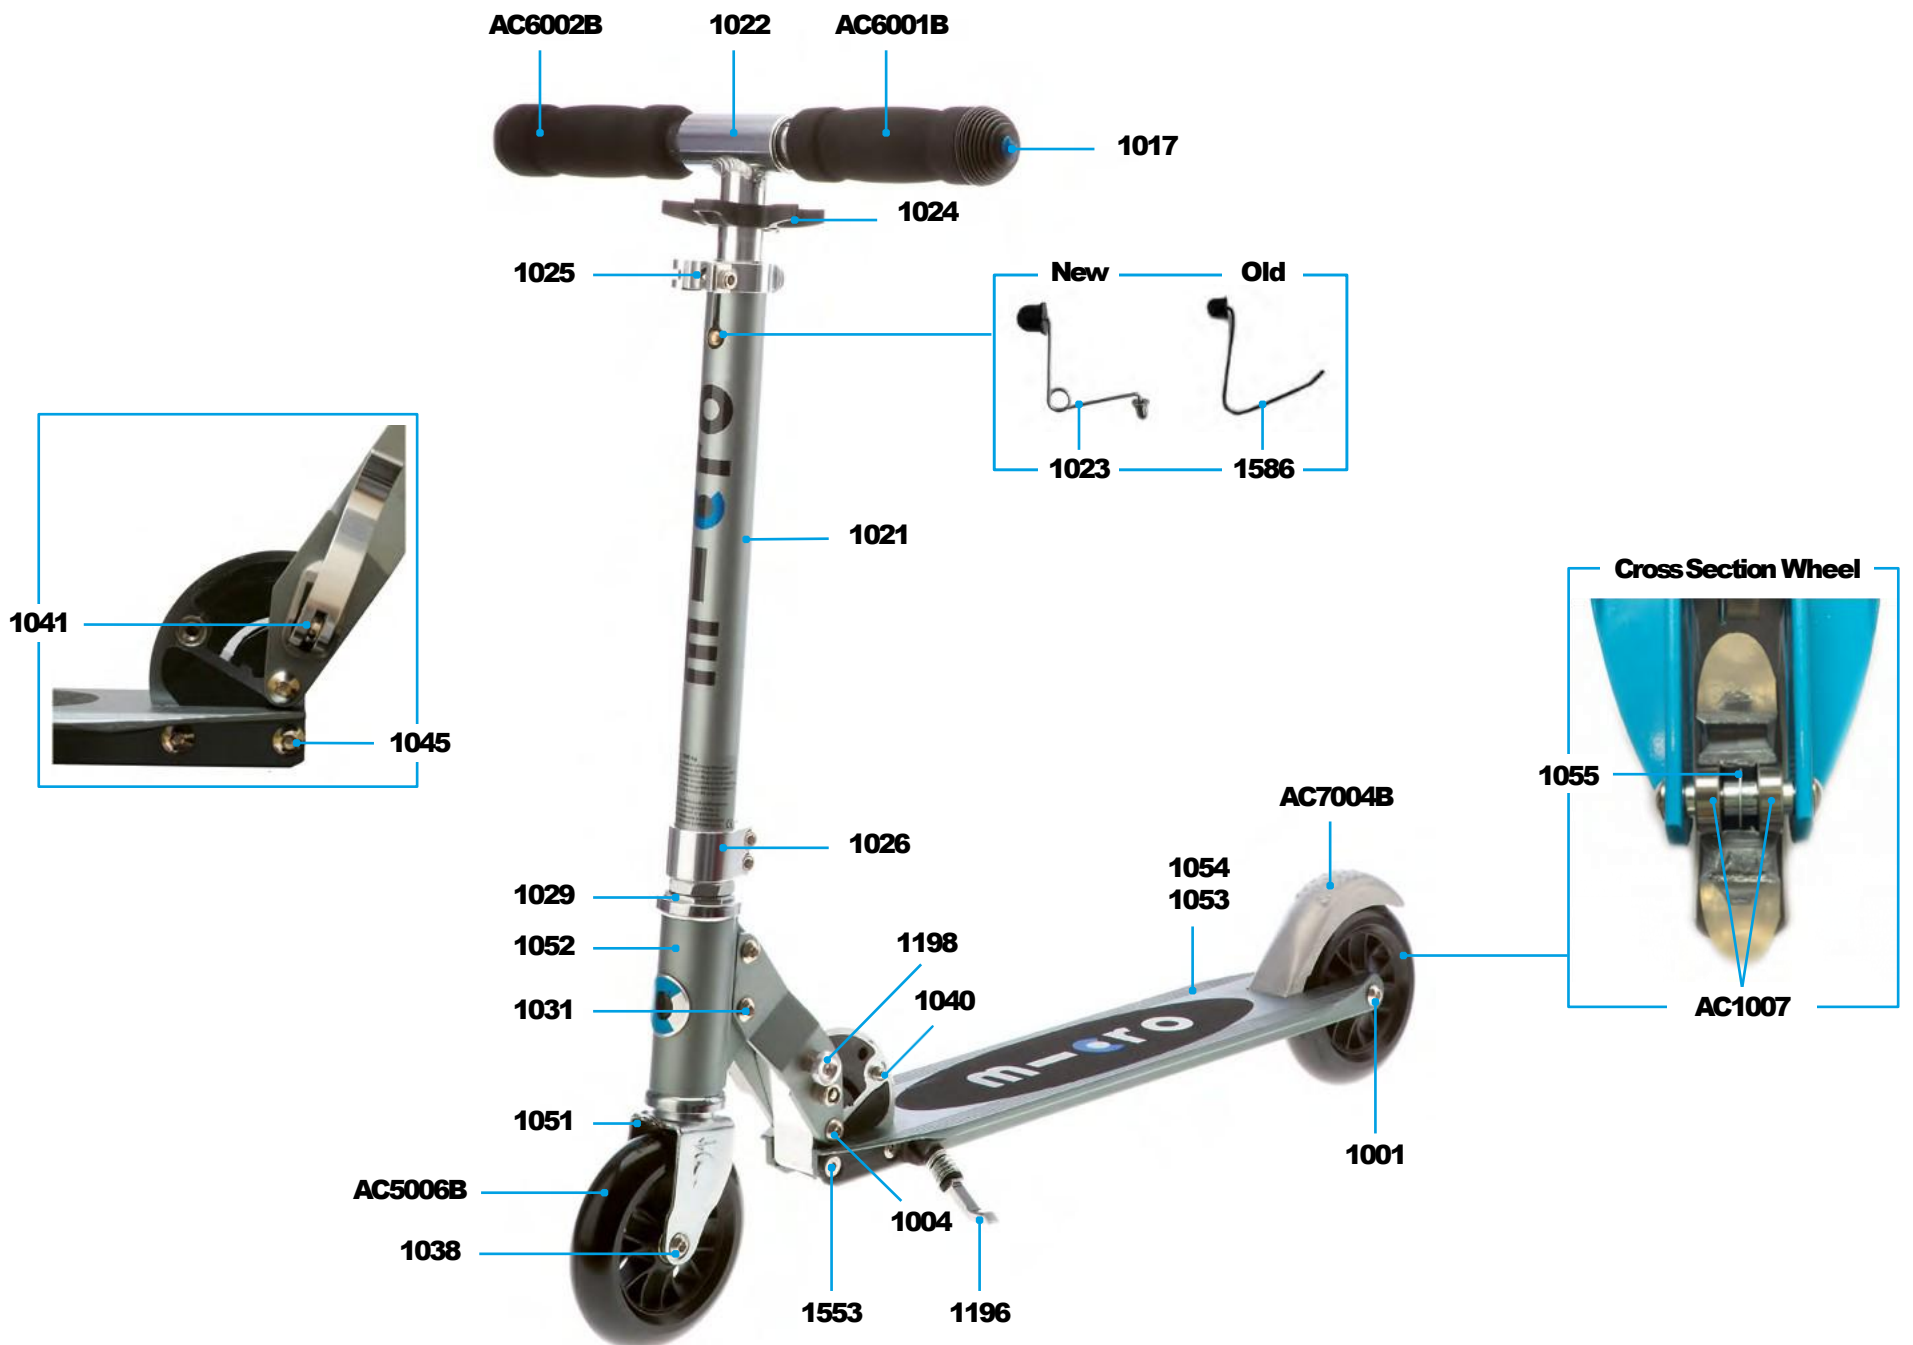

ACCESSORIES

Article No.	Article
AC6001B	High Density Foam Hand Grip
AC1007	Single Bearing ABEC 9

SA0213

SA0214

MICRO SPEED DELUXE
SA0211

MICRO BULLET

PARTS

Article No.	Article
1001	Axle Bolt Internal Thread, 40 mm
1004	Axle Bolt Internal Thread, 44 mm
1017	Plugs, Handle Bolt, Rubber Strip
1021	Plastic Linkage Tube
1022	T-Tube
1024	Multimountclip
1025	Quick-Acting Clamp, Silver
1026	Lower Clamp, Silver
1029	Inverter Logic Complete
1031	Axle Bolt Internal Thread, 19 mm
1038	Axle Bolt Internal Thread, 30 mm
1040	Folding Block
1041	Locking Complete
1045	Axle Bolt Internal Thread, 33 mm
1046	Brake Plate
1047	Brake Spring
1048	Brake Bolt
1050	Lower T-Tube
1051	Steering Fork
1052	Front Holder
1054	Griptape
1055	Spacer Between Bearings 10.25 mm
1196	Kick Stand With Screws
1198	Push Button, Silver
1553	Screw For Kickstand
1586/1023	Bolt And Spring T-Bar

ACCESSORIES

Article No.	Article
AC6001B	High Density Foam Hand Grip
AC6002B	Complete Handgrip, Tube Plug, Shockcord
AC5006B	Wheel Complete Blister
AC7004B	Brake Complete Blister
AC1007	Single Bearing ABEC 9