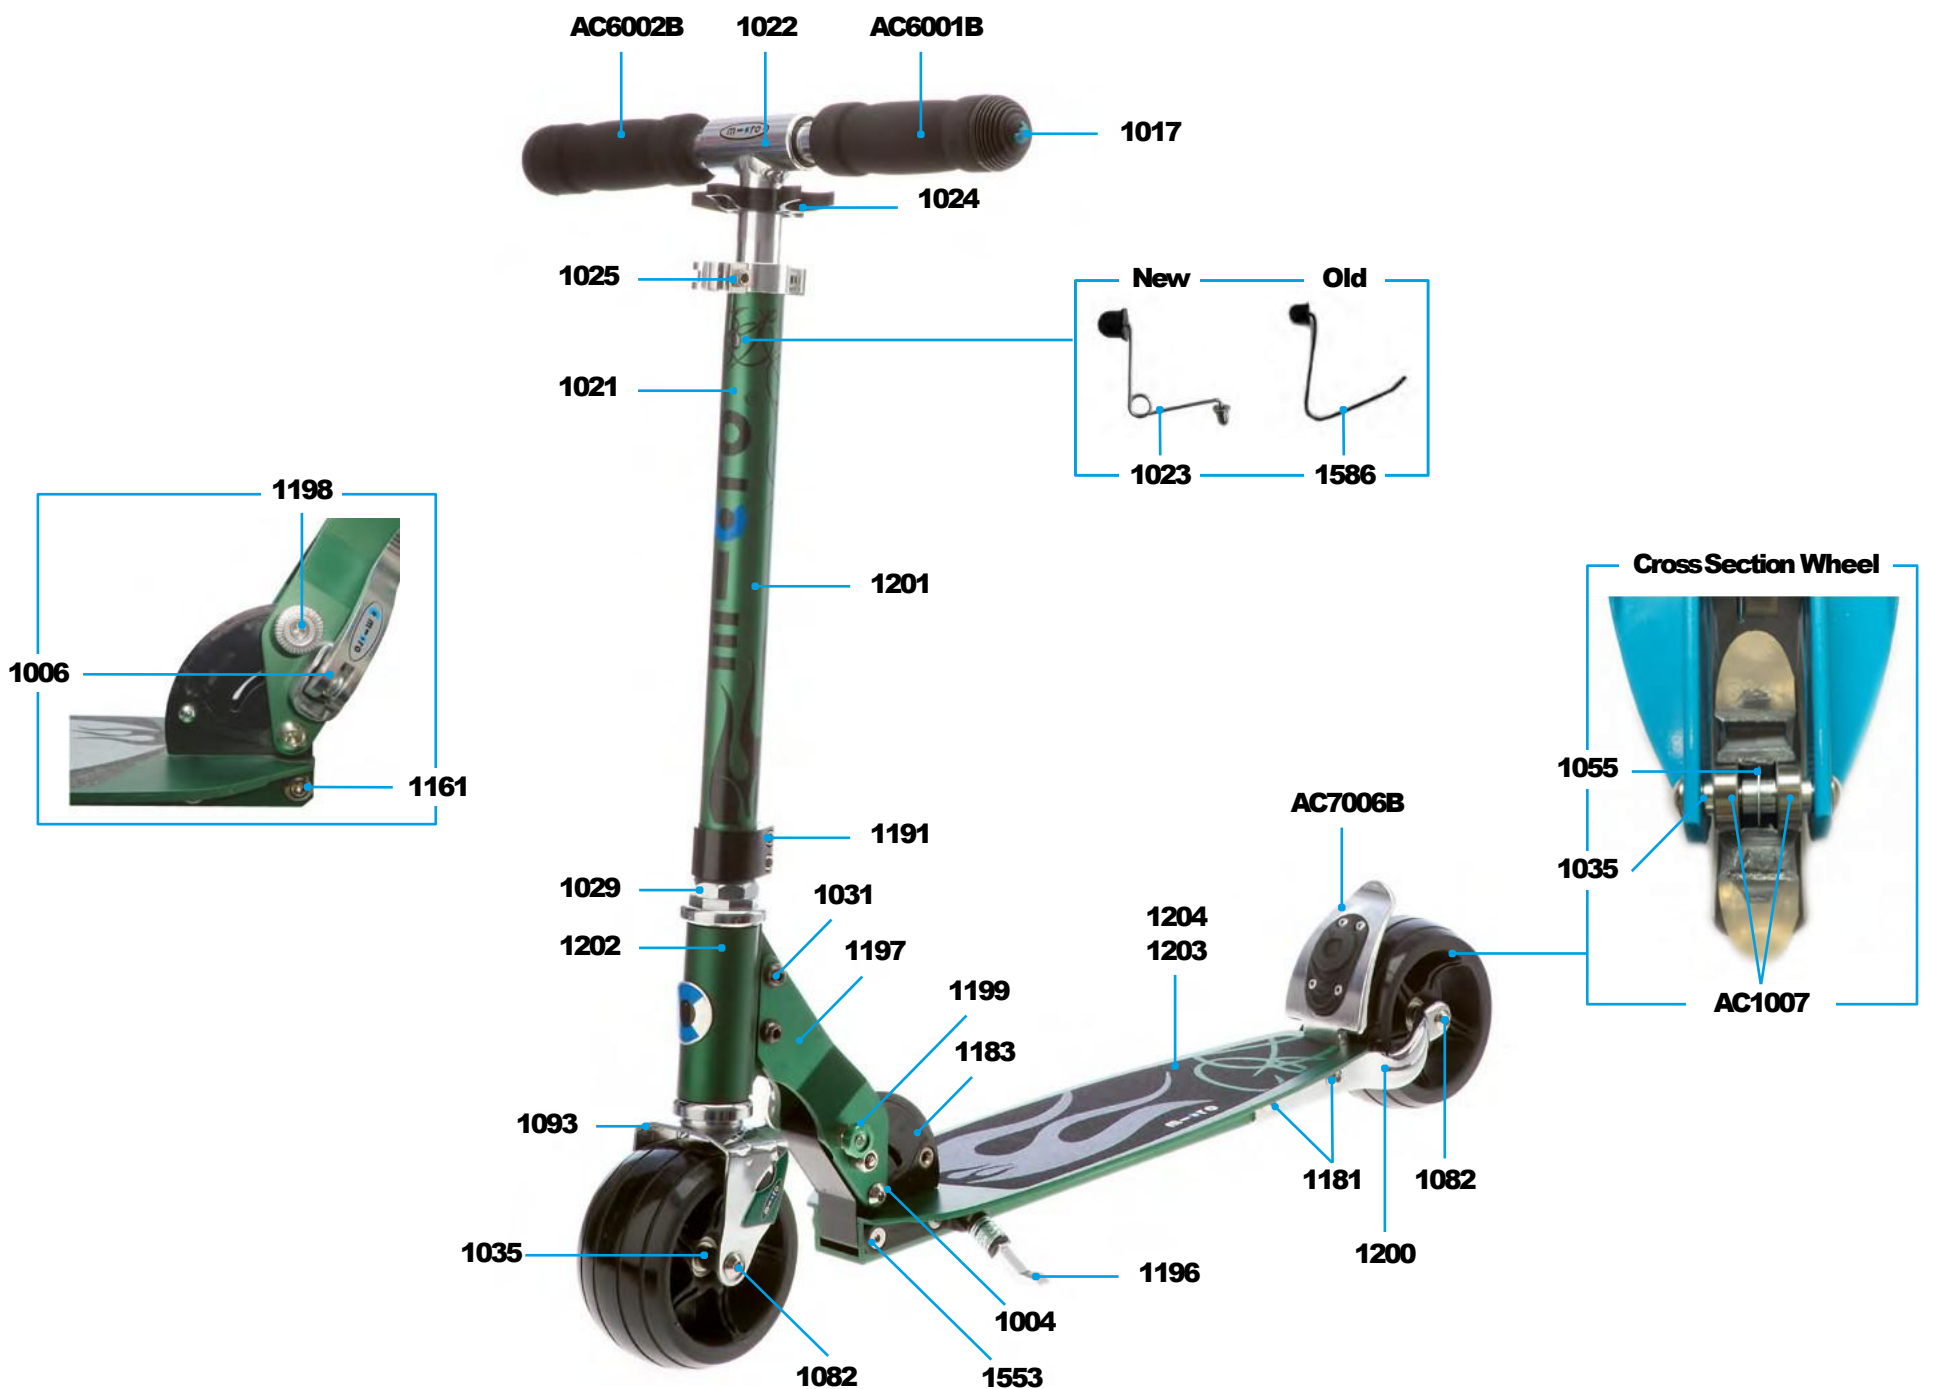

ACCESSORIES

Article No.	Article
AC6001B	High Density Foam Hand Grip
AC6002B	Complete Handgrip, Tube Plug, Shockcord
AC7006B	Brake Complete Blister
AC1007	Single Bearing ABEC 9

COLOURS

Article No. And Colour	Holder Plater Left And Right	Lower T-Tube	Deck And Griptape	Griptape	Front Holder
SA0143 Blue Sky	1663	1664	1666	1667	1665
SA0048 Black	1864	1866	1863	1667	1865

SA0143

SA0048

MICRO ROCKET DELUXE

PARTS

Article No.	Article
1004	Axle Bolt Internal Thread, 44 mm
4744	Folding Quick Release Complete
4813	Handlebar With Clamp
1021	Plastic Linkage Tube
4709	Quick Acting Clamp Black
4703	Headset Complete
1031	Axle Bolt Internal Thread, 19 mm
4845	Spacer Between Bearings, 20 mm
1055	Spacer Between Bearings, 10.25 mm
1082	Axle Bolt Internal Thread, 70 mm
4844	Brake Plate
4846	Steering Fork
4843	T-Tube
1161	Axle Bolt External Thread, 10.5 mm
1181	Axle Bolt Internal Thread, 47.5 mm
1183	Folding Block, Black
4593	Lower Clamp, Black
1196	Kick Stand With Screws
1009	Blue Pushbutton
4848	Lower T-Tube Neon Rose
4849	Lower T-Tube Alaskan Blue
4847	Fastening Elements Wheel Back
4708	Griptape
4836	Brake Bolt
1553	Axle Bolt External Thread, 21.5 mm
1023	Bolt & Spring T-Bar Plastic
4835	Handlebar End Caps
4939	End Cap Upper Tube