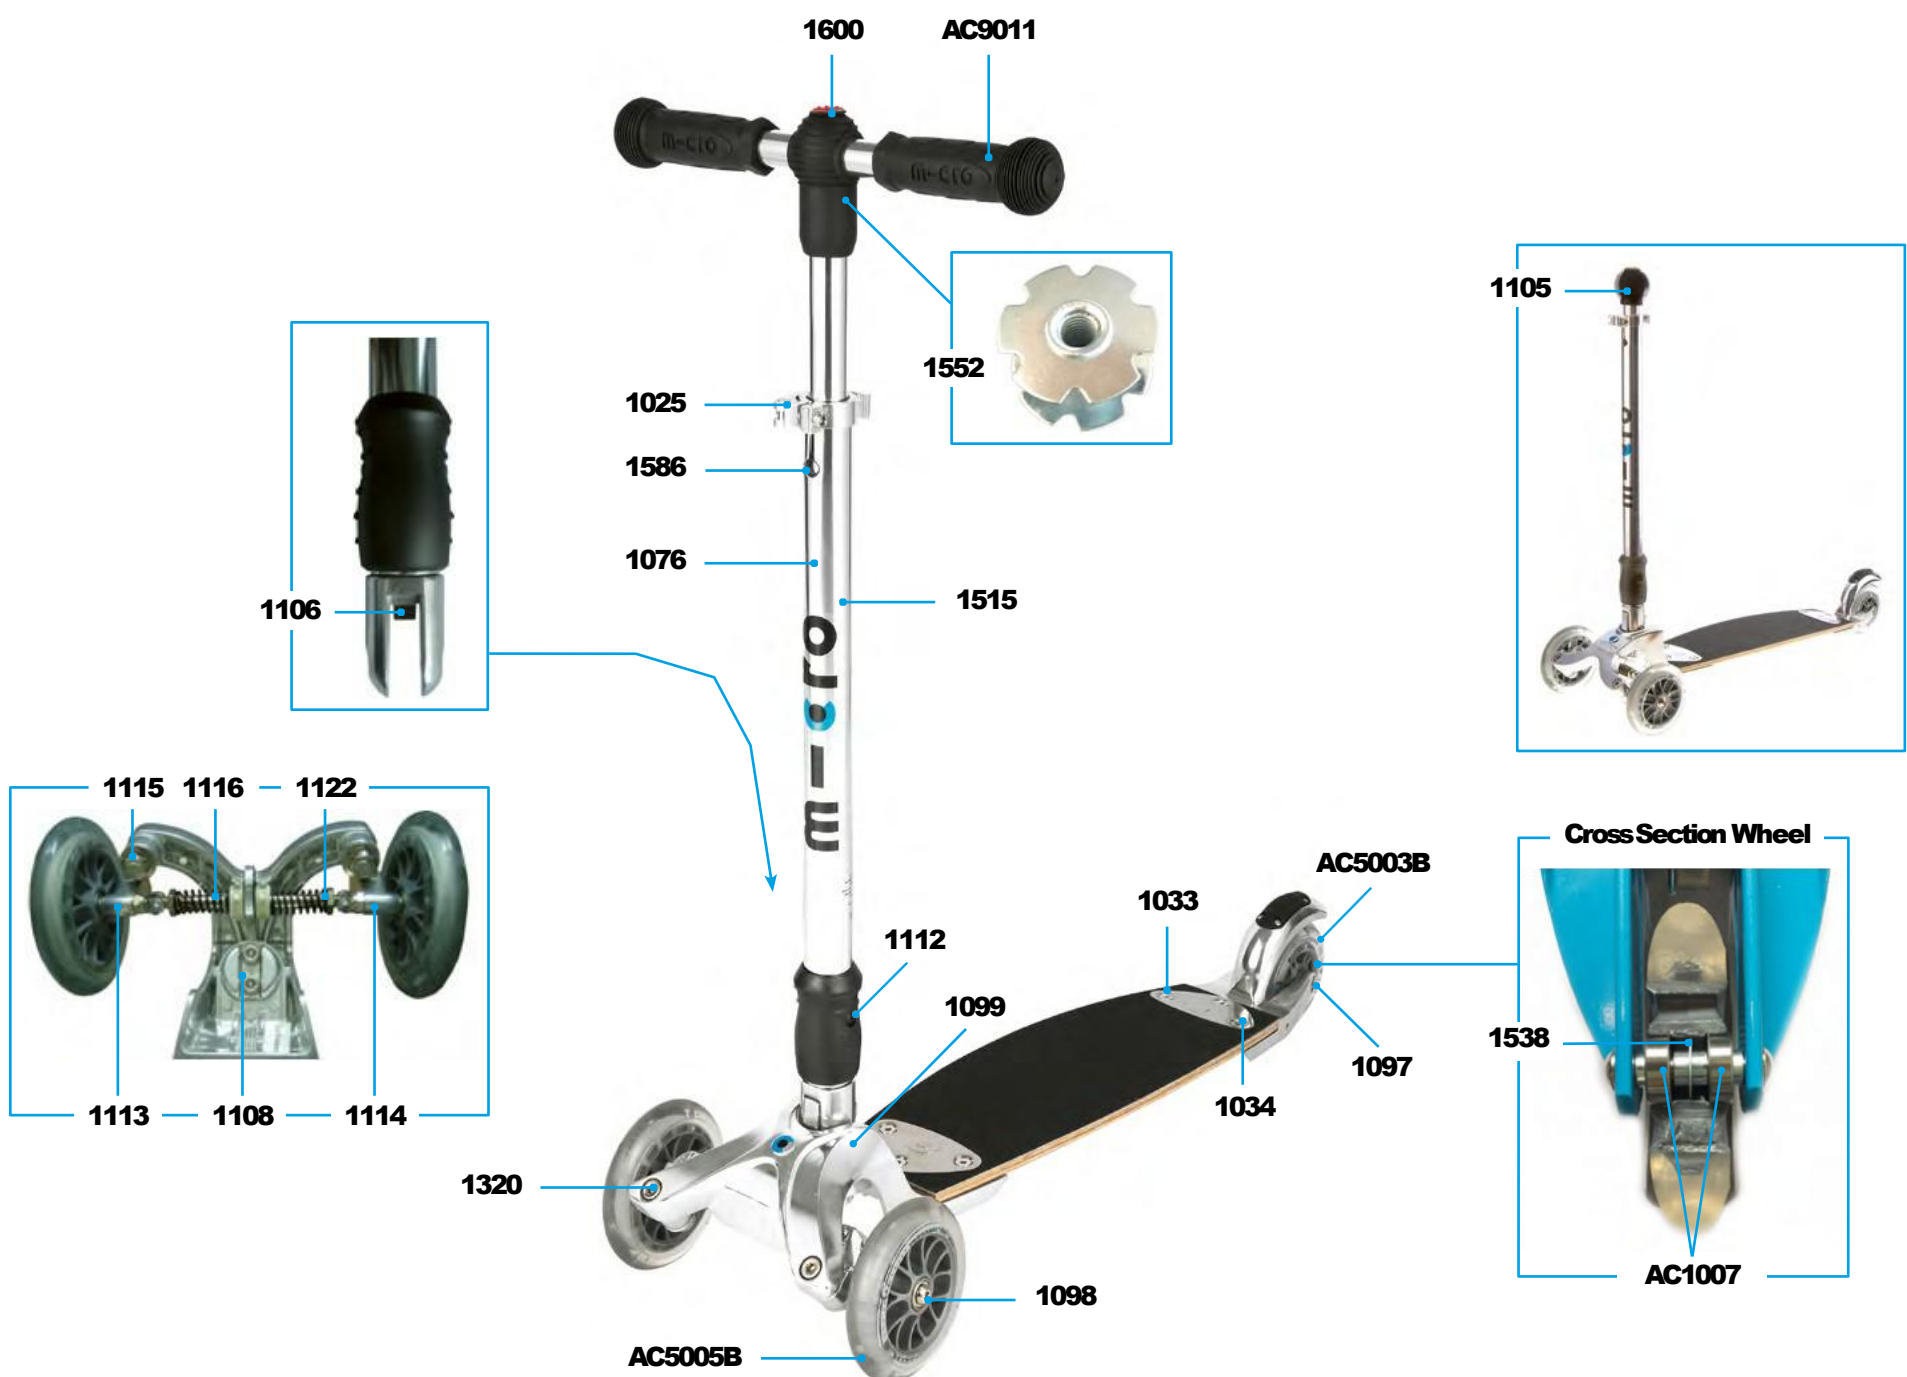

MICRO KICKBOARD ORIGINAL INTERCHANGEABLE

PARTS

Article No.	Article
1025	Quick-Acting Clamp, Silver
1033	Board Fixation Plates For Deck
1034	Countersunk Screws With Nut For Board Fixing 23mm
6194	Countersunk Screws With Nut For Board Fixing 29mm 2.0
1076	Plastic Linkage Tube
1097	Axle Bolt With Nut, 36 mm
1098	Axle Bolt With Nut, 57 mm
1099	Head Front Complete
1388	Brake Spring 2.0
1128	Axle Bolt Internal Thread, 42 mm
1039	Spacer External Bearings, 3.4 mm
1131	Brake Bolt 2.0
1408	Back Part Complete No Wheel With Brake 2.0
1105	Knob, Black
1106	Bolt Folding Mechanism
1108	Axle Bolt External Thread, Washer And Spring , 25 mm
1112	Axle Bolt With Nut, 34 mm
1113	Shank Left
1114	Shank Right
1115	Axle Bolt With Nut And Washer, 46.5 mm
1116	Steering Parts Complete
1122	Spring, Black (size D17xD1.8x60x10t)
4828	Griptape
1160	Axle
1320	Axle Bolt, 46.5 mm
1424	T-Handlebar, Silver
1515	Handlebar And Knob, Silver
1538	Spacer Between Bearings 10.3 mm
1552	Star Nut Handlebar
1586	Bolt And Spring T-Bar
1600	Cap (Swiss Design Logo)
1741	Brake Plate 2.0
4894	Deck & Griptape 2.0

ACCESSORIES

Article No.	Article
AC9011	Interchangeable
AC5003B	Back Wheel Complete Box
AC5005B	Front Wheel Complete Box
AC6003B	Handle Blister
AC5006B	Wheels Complete Black

Micro Kickboard Original 2.0

MICRO KICKBOARD ORIGINAL INTERCHANGEABLE
KB0024