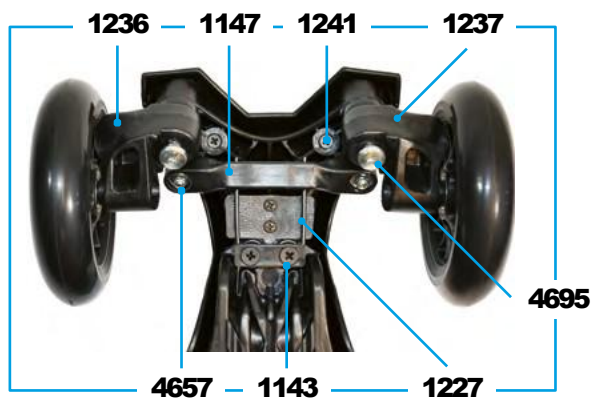

MAXI MICRO DELUXE AND FOLDABLE
MMD035