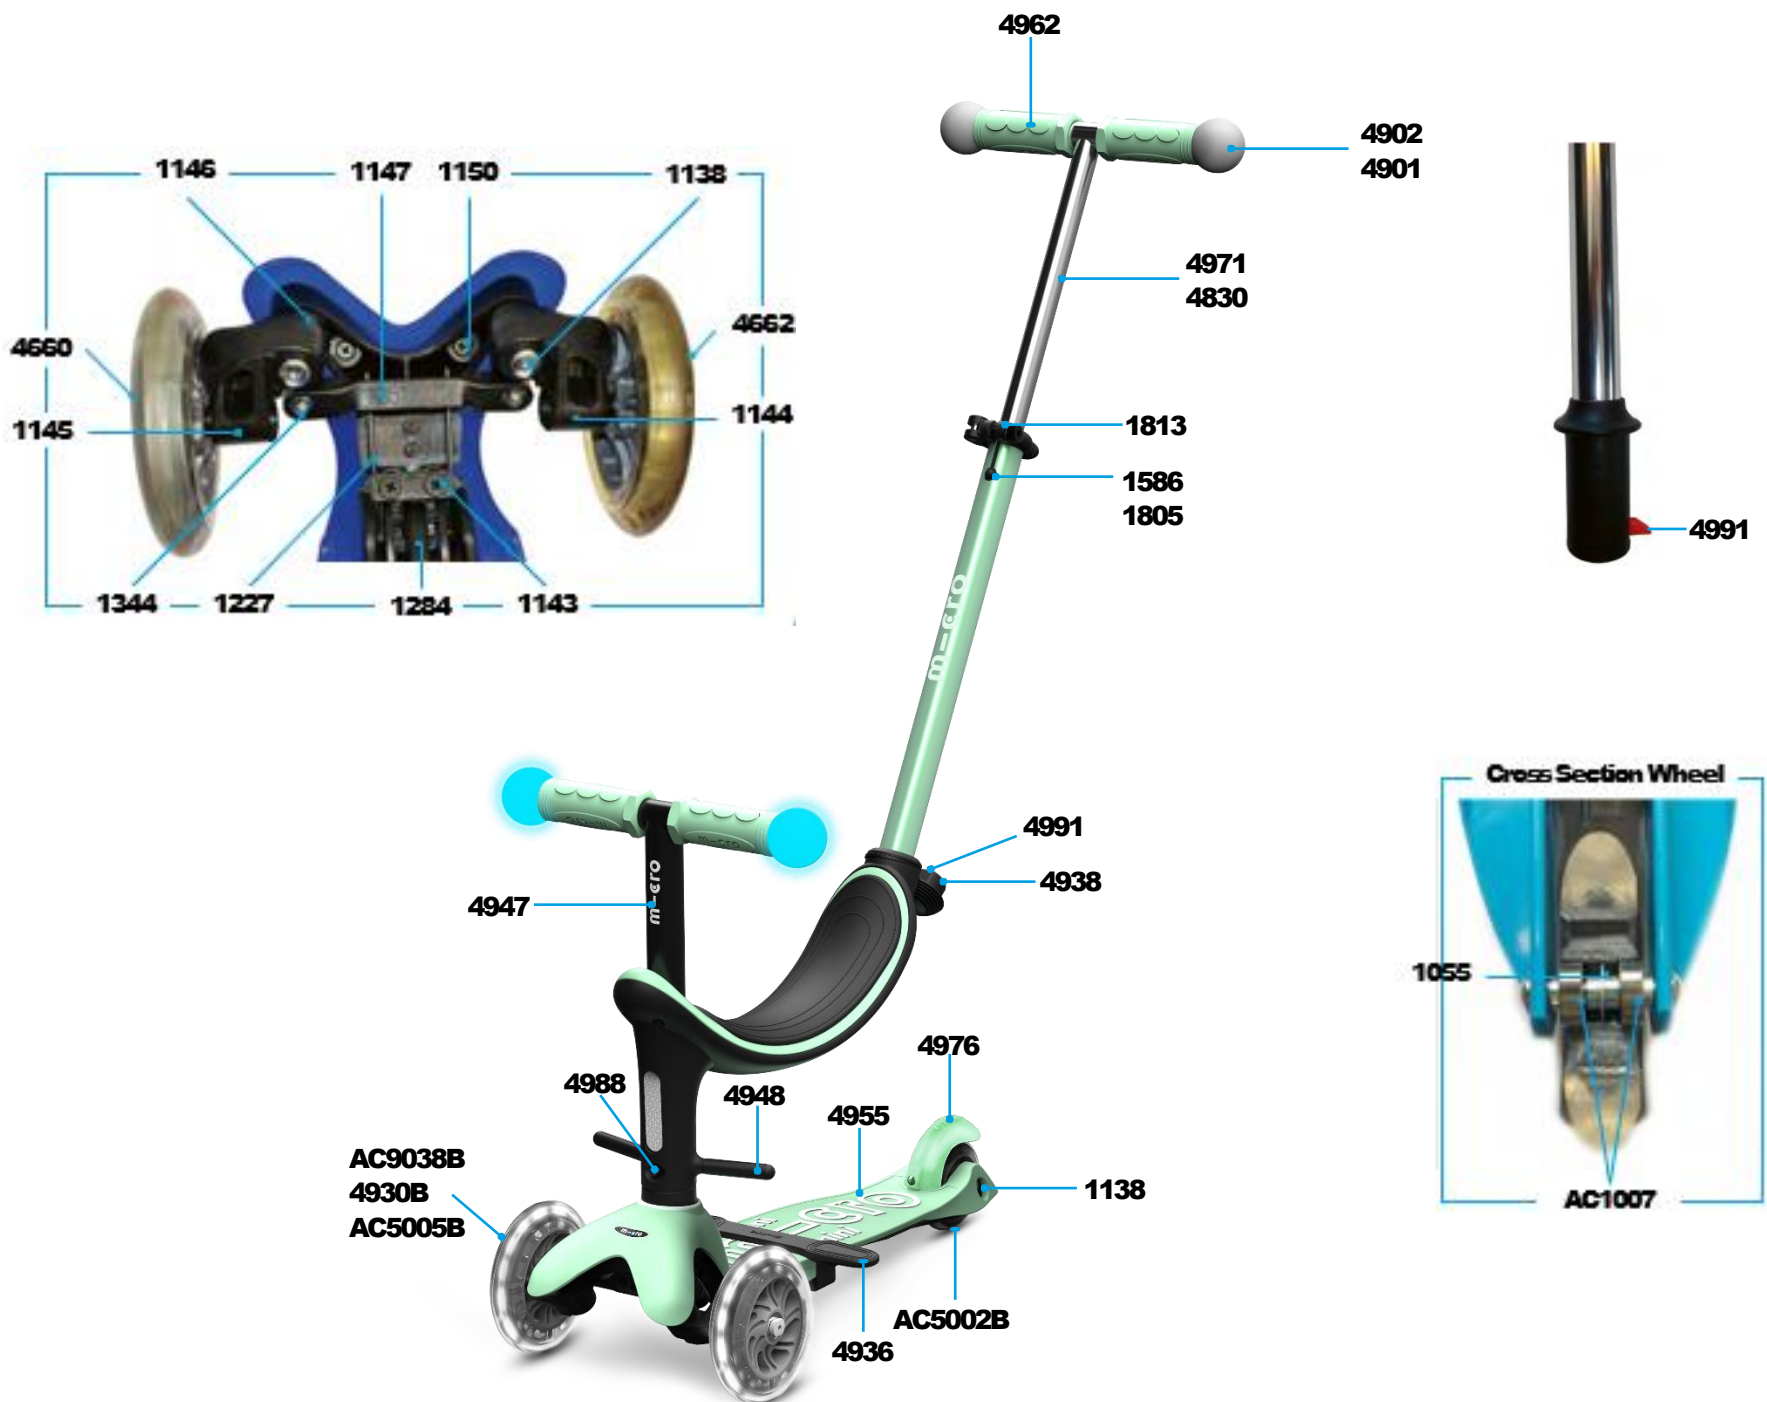

MICRO MINI2GROW

PARTS

Article No.	Article
1055	Spacer Between Bearings 10.25 mm
1138	Rear Wheel Axle
1144	Shank Left
1143	Screws With Plate For u/b Bend
1145	Shank Right
1146	Stop Washer Left And Right
1147	Steering Link
1150	Screw To Deck
1227	B-Bend
1284	Lower Deck, Black
1336	T-Bar Short
4657	Axle Bolt External Thread And Nut And Washer, 22 mm
1586	Bolt And Spring T-Bar
1587	Nut For Brake
1588	Screw And Nut For Brake
1805	Plastic Linkage Tube
1813	Quick-Acting Plastic, Black
4660	Front Wheel Axle Right
4662	Front Wheel Axle Left
4830	Mini Micro Deluxe Magic Upper T-Bar No Grips Including Spring And Bolt
4901	Mini Magic Electric Set Complete
4902	Mini Magic Lightball
4947	T-Bar Short Magic (No Grip No Lightball)
4936	Footrest For Deck
4938	Cap For Seat
4988	Pushbutton Seat
4948	Footrest Seat
4991	T-Bar Push Button

ACCESSORIES

Article No.	Article
4930B	Moonwheel 120mm LED
AC9038B	LED Front Wheel Mini Micro 120mm (Pair)
AC5002B	Rear Wheel 80mm Clear
AC1007	Single Bearing ABEC 9

MICRO MINI2GROW