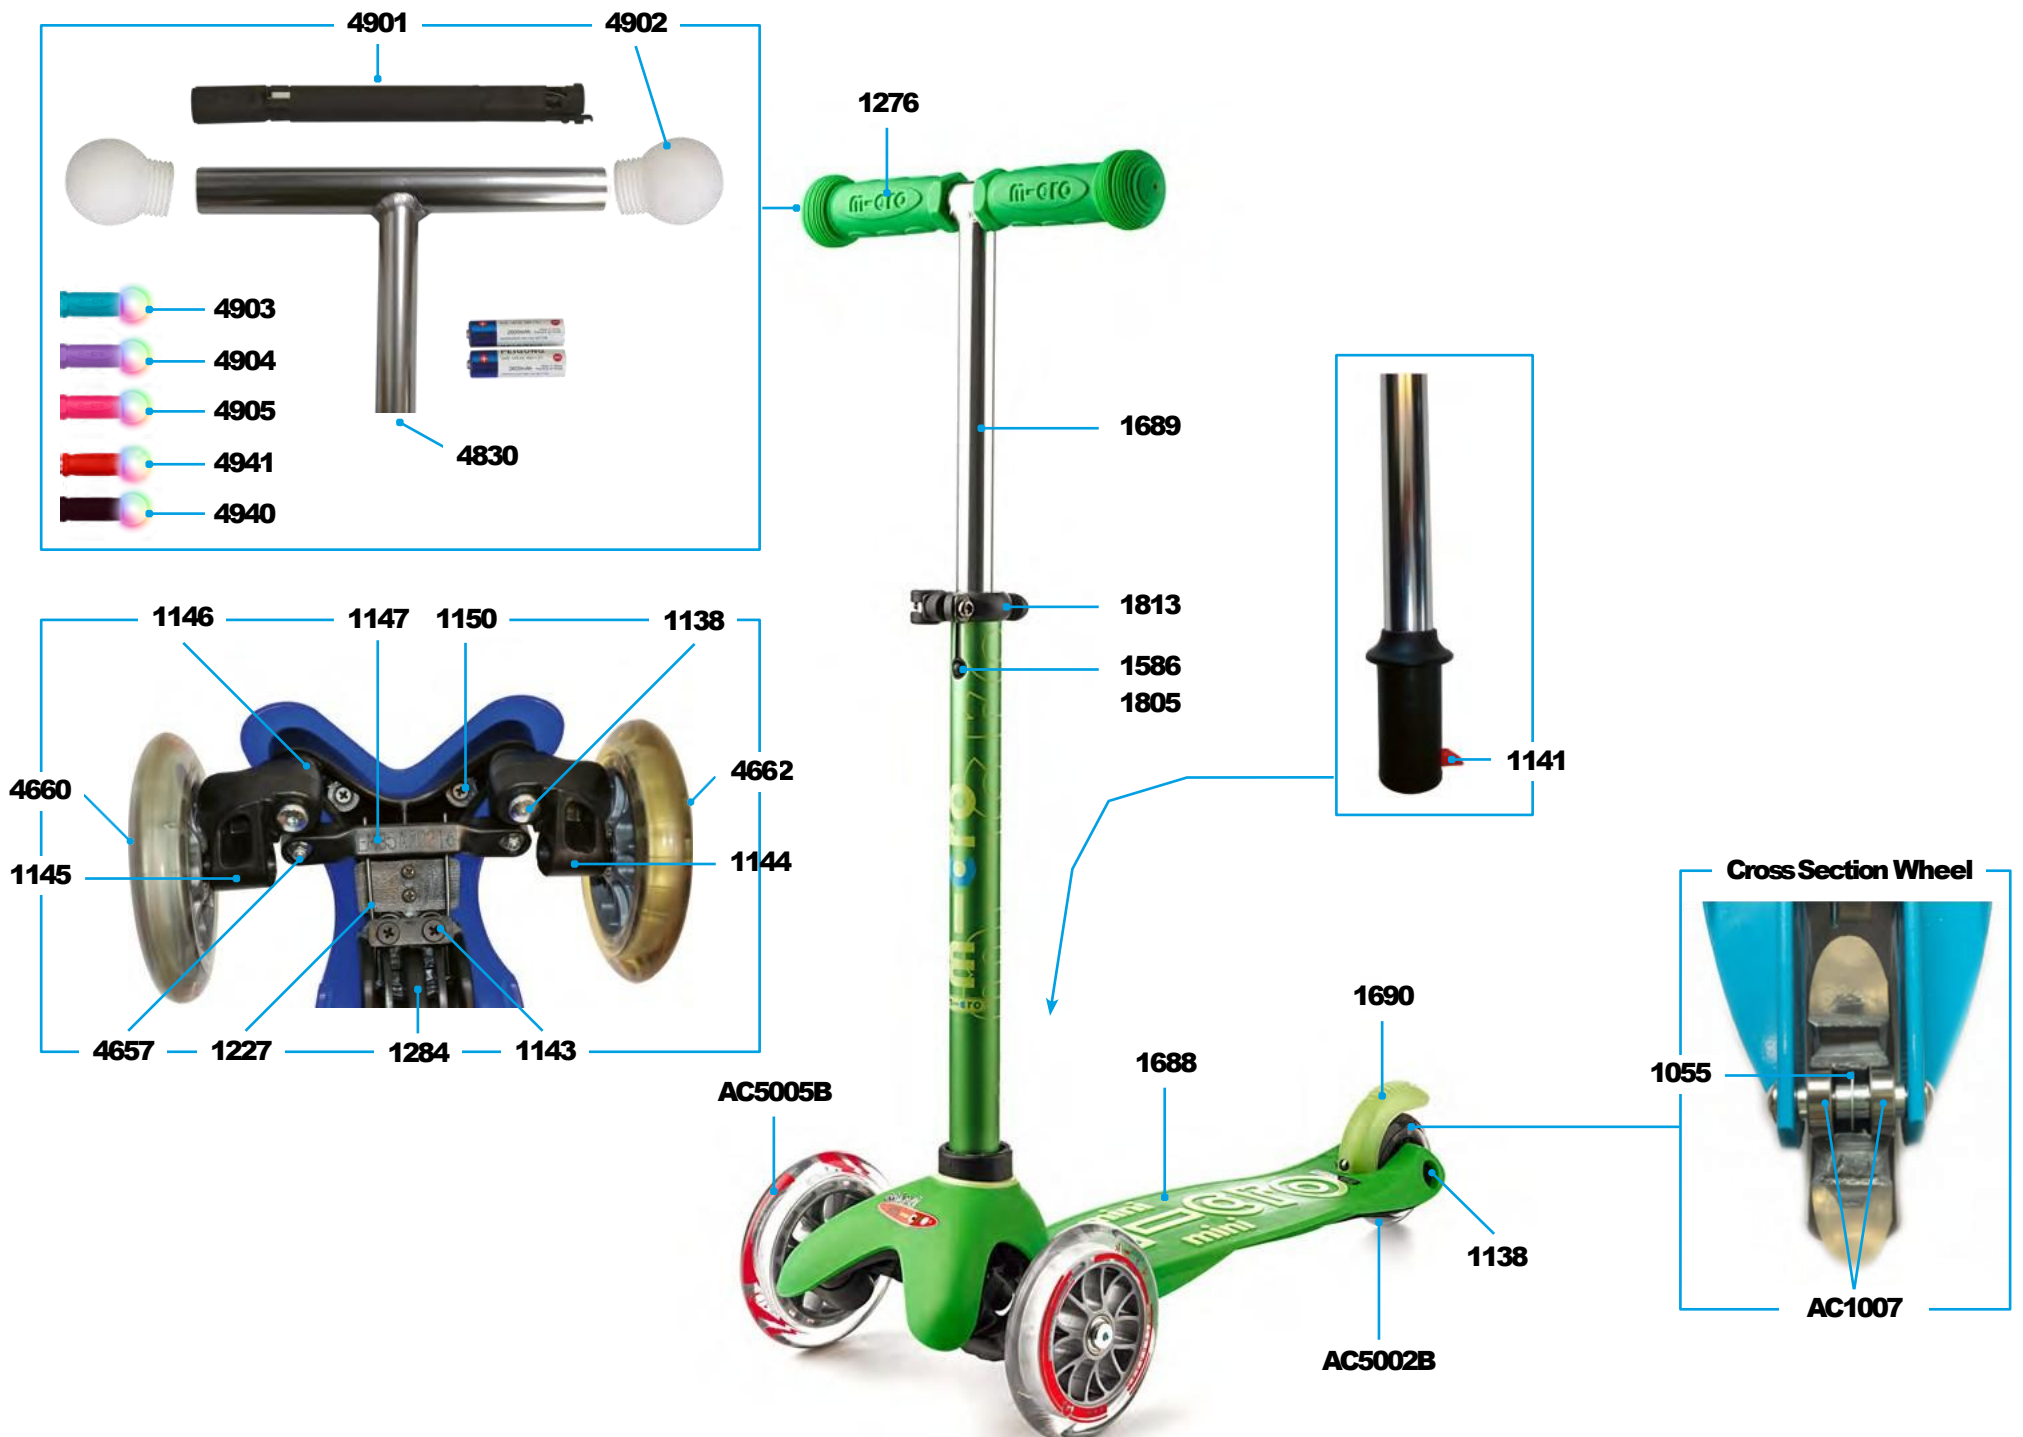

MM0184

MM0185

MM0186

MINI MICRO CLASSIC
MM0001

MINI MICRO DELUXE | FOLDABLE | ECO | MAGIC | 3IN1 DELUXE

PARTS

Article No.	Article
1055	Spacer Between Bearings 10.25 mm
1138	Rear Wheel Axle
1141	T-Bar Push Button
1144	Shank Left
1143	Screws With Plate For u/b Bend
1145	Shank Right
1146	Stop Washer Left And Right
1147	Steering Link
1150	Screw To Deck
1227	B-Bend
1284	Lower Deck, Black
1336	T-Bar Short
4657	Axle Bolt External Thread And Nut And Washer, 22 mm
1586	Bolt And Spring T-Bar
1587	Nut For Brake
1588	Screw And Nut For Brake
1805	Plastic Linkage Tube
1813	Quick-Acting Plastic, Black
4660	Front Wheel Axle Right
4662	Front Wheel Axle Left
4830	Mini Micro Deluxe Magic Upper T-Bar No Grips Including Spring And Bolt
4901	Mini Magic Electric Set Complete
4902	Mini Magic Lightball
4903	Mini Magic Handles Aqua
4904	Mini Magic Handles Purple
4905	Mini Magic Handles Pink
4940	Mini Magic Handles Black
4941	Mini Magic Handles Navy Blue
4157	Lower Deck For Mini Glow Black
4156	Self-Powered Rear Wheel Set
4158	LED Set For Lower Deck

ACCESSORIES

Article No.	Article
4924	Complete T-Bar Magic Purple
4925	Complete T-Bar Magic Pink
4926	Complete T-Bar Magic Aqua
4927	Complete T-Bar Magic Navy Blue
4162	Griptape Minilino

Article No.	Article
AC6003B	High Density Rubber Hand Grip, Black
AC5005B	Front Wheel Complete Blister
AC7001B	Brake Complete Blister, Orange
AC5002B	Back Wheel Complete Blister
AC1007	Single Bearing ABEC 9
AC9038B	LED Wheel Mini Micro 120mm (Pair)
AC9108	Magic Mini Upper T-Bar Set With Black Handles
4300B	LED Moon Wheel Pearl
4301B	LED Moon Wheel Crystal