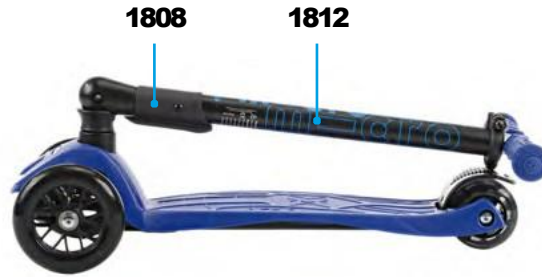

MAXI MICRO CLASSIC | FOLDABLE

PARTS

Article No.	Article
1055	Spacer Between Bearings 10.25 mm
1068	Handles, Rubber, Black
1141	T-Bar Push Button
1143	Screws With Plate For u/b Bend
1236	Shank Left
1237	Shank Right
1147	Steering Link
1241	Screw To Deck
1227	B-Bend
1228	Axle Bolt Internal Thread, 44,5 mm
1229	Axle Bolt Internal Thread, 65 mm
1230	Brake Complete, Silver
1231	Knob, Black
1232	Knob, Purple
1233	Joystick Bar, Black
1234	Joystick Bar, Purple
1238	Deck, Black
1240	Fender, Red
1269	T-Bar, Black | Handles, Black
4657	Axle Bolt External Thread And Nut And Washer, 22 mm
1456	Quick-Acting Plastic, Black
1586	Bolt And Spring T-Bar
1587	Nut For Brake
1588	Screw And Nut For Brake
1618	Plastic Linkage Tube
1808	Rivet For Foldable
1811	Lower T-Tube Complete
1812	Lower T-Tube Complete
4663	Axle Bolt Internal Thread, Left, 44.5mm
4695	Axle Bolt Internal Thread, Right, 44.5 mm

ACCESSORIES

Article No.	Article
AC6003B	High Density Rubber Hand Grip, Black
AC7002B	Brake Complete Blister
AC5006B	Front Wheel Complete Blister
AC5002B	Back Wheel Complete Blister
AC1007	Single Bearing ABEC 9
AC9039B	LED Wheel Maxi Micro 120mm

MM0213

MM0212