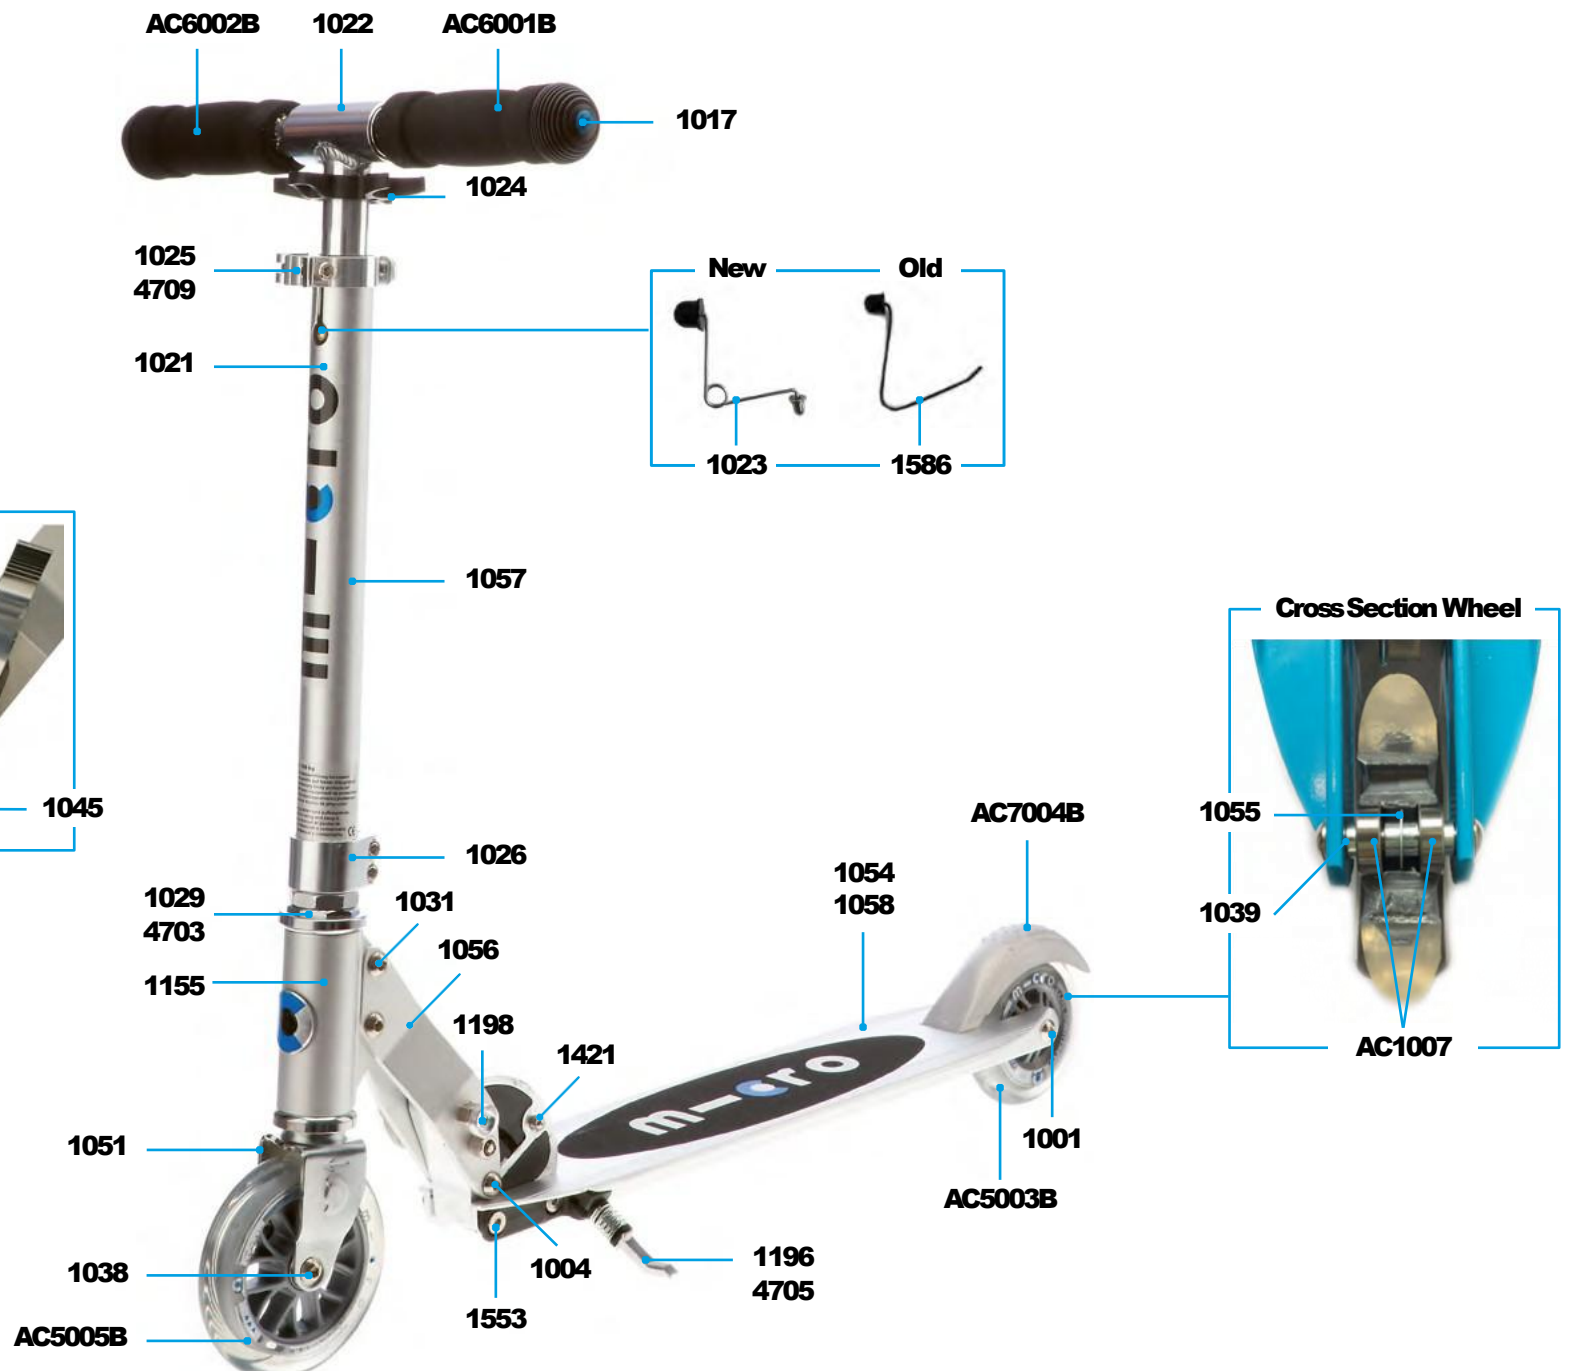

ACCESSORIES

Article No.	Article
AC1007	Single Bearing ABEC 9
AC6001B	Foam Handles Black Box
AC6002B	Foam Handles Complete With Tube Plugs Black Box
4128B	Cork Handles Complete With Tube Plugs Box
4129B	Rubber Handles Complete With Tube Plugs Box
4130B	Rubber Handles Black Box
4131	Rubber Handles Black
AC5003B	Wheel Back Complete Blister 100 mm Box
AC5005B	Front Wheel Complete Blister 120 mm Box
AC7004B	Brake Complete Blister
AC9070	LED Wheel 100 mm
AC9071	LED Wheel 120 mm
AC9070B	LED Wheel 100mm Box (Single)
AC9071B	LED Wheel 120mm Box (Single)
4944	LED Wheel 120mm Black
4944B	LED Wheel 120mm Black Box
4109B	LED Wheel 120mm Green ECO Box
4137B	LED Wheel 120mm Pearl Box
4214B	LED Moon Wheel 120mm Glow Blue

MICRO SPRITE
SA0019