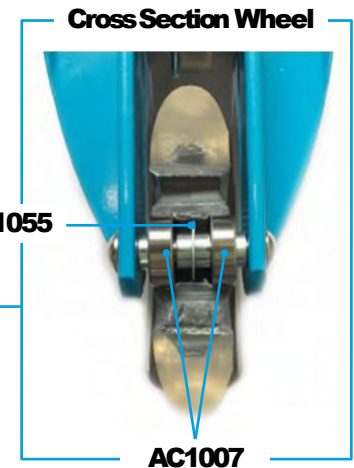

MAXI MICRO CLASSIC
MM0015