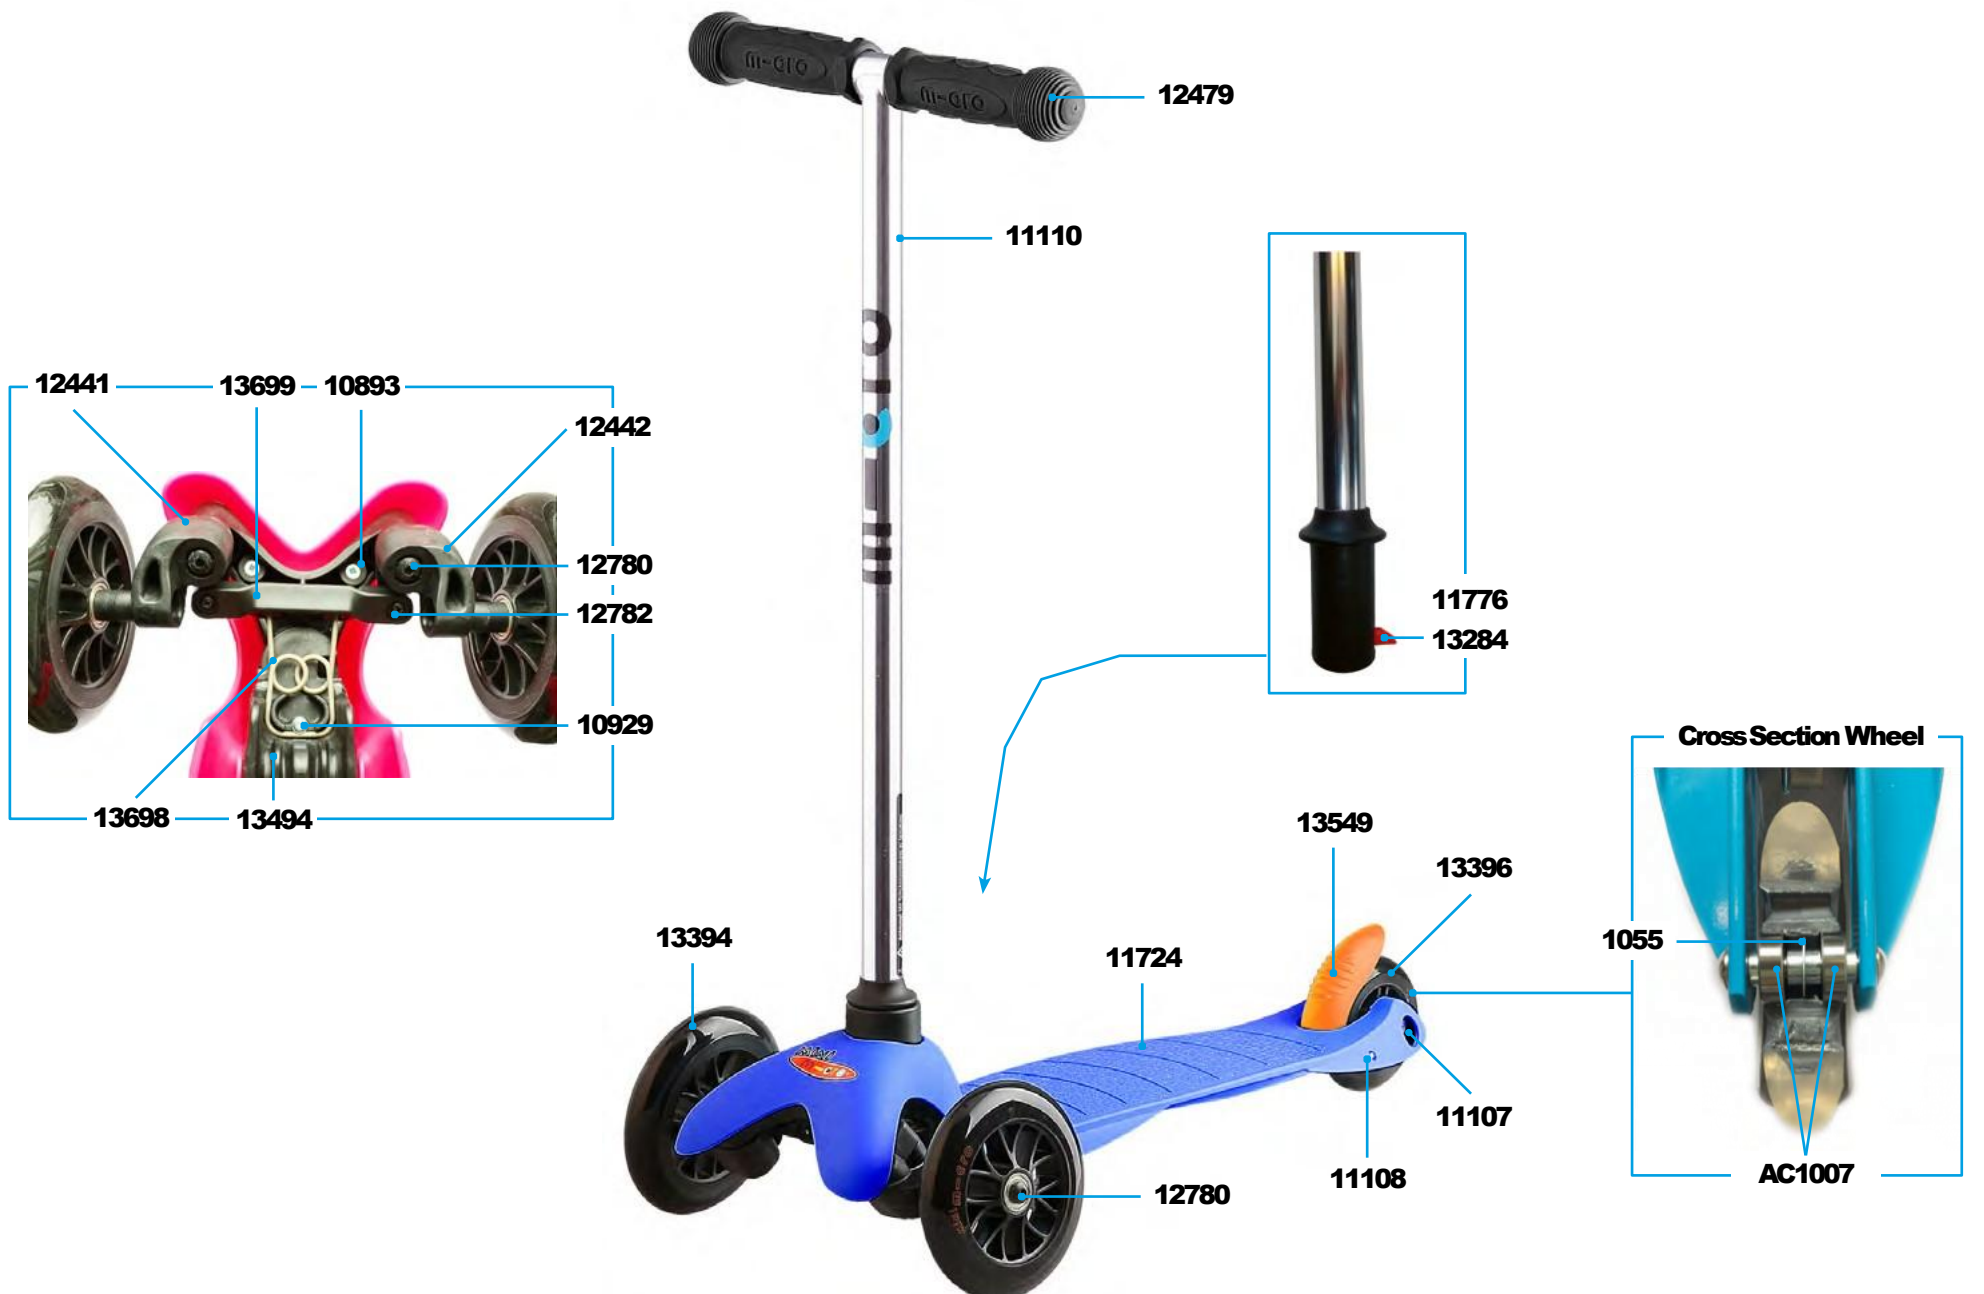

ACCESSORIES

Article No.	Article
AC1007	Single Bearing ABEC 9

COLOURS

Article No. And Colour	Deck	T-Bar Complete	Brake	Wheel (Front)	Grip Left	Grip Right
MM0054 Sparty Neon Blue/Pink	11152	11689	13550	13394	1289	1358
MM0055 Sparty Neon Orange/Pink	10922	11687	13550	13394	1358	1288
MM0079 Sparty Blue	11724	11110	13549	13394	1068	1068
MM0080 Sparty Pink	11725	11110	13549	13394	1068	1068
MM0109 Sparty Orange	10922	11110	13549	13394	1068	1068
MM0110 Sparty Green	10923	12356	13549	13394	1276	1276
MM0111 Sparty Red	10924	12357	13549	13394	1277	1277
MM0112 Sparty Yellow	10925	12354	13549	13394	1278	1278
MM0113 Sparty Aqua	10926	12355	13549	13394	1289	1289
MM0134 Sparty Candy Blue	12663	12673	13555	13394	1414	1414
MM0135 Sparty Candy Pink	12664	12672	13554	13394	1358	1358
MM0136 Sparty Candy lilac	12665	12674	13556	13394	1285	1285
MM0222 Sparty Lollipop Red	10924	13381	13552	13387	1278	1278
MM0223 Sparty Lollipop Green	10923	13380	13551	13393	1277	1277
MM0224 Sparty Lollipop Yellow	11678	13382	13553	13386	1276	1276

MINI MICRO SPORTY (GERMANY)
MM0079