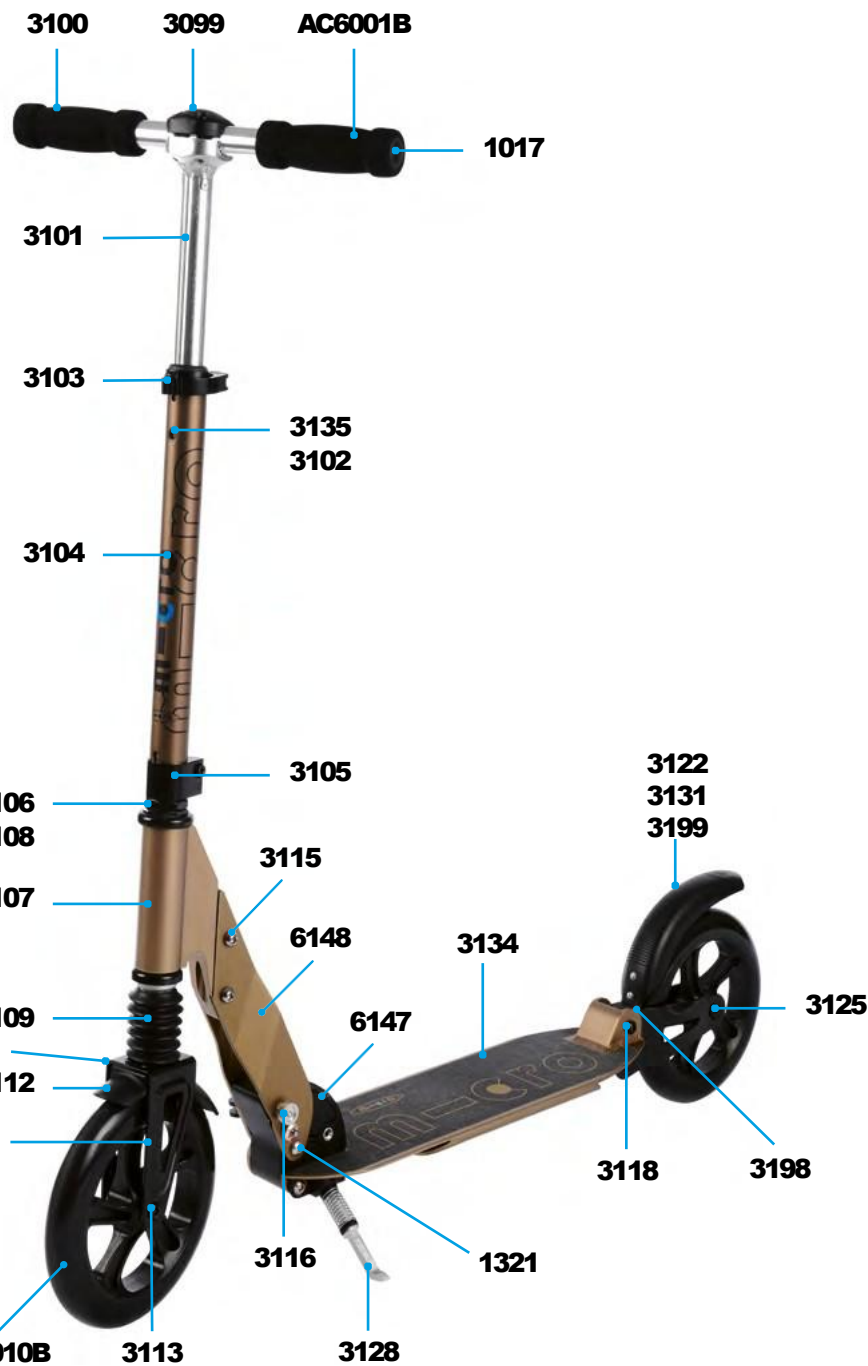

ACCESSORIES

Article No.	Article
3198	Brake Spring
3218	Deck With Griptape
3219	Griptape
3221	Steering Head Black
3222	Lower Tube
6147	Folding Block
6148	Holder Plates Left And Right

Article No.	Article
AC6001B	High Density Foam Hand Grip
AC5010B	Wheel Complete Blister

SA0297

SA0156

MICRO SUSPENSION
SA0065

MICRO FLEX WITH KICKSTAND

PARTS

Article No.	Article
1001	Axle Bolt Internal Thread, 40 mm
1002	Axle Bolt Internal Thread, 49 mm
1004	Axle Bolt Internal Thread, 44 mm
1006	Locking Complete, Scooter
1007	Holder Plates Left And Right, Flex, Silver
1009	Push Button, Blue
1013	Brake Spring
1014	Brake Bolt
1017	Plugs, Handle Bolt, Rubber Strip
1021	Plastic Linkage Tube
1022	T-Tube
1024	Multimountclip
1025	Quick-Acting Clamp, Silver
1026	Lower Clamp, Silver
1027	Steering Fork
1028	Front Holder, Silver
1029	Inverter Logic Complete
1031	Axle Bolt Internal Thread, 19 mm
1032	Deck And Griptape, Silver
1033	Board Fixation Plates For Deck
1034	Countersunk Screw, 23 mm
1035	Spacer Between Bearings 19.6 mm
1198	Push Button, Silver
1242	Brake Plate, Silver
1244	Back Part Complete No Wheel With Brake, Silver
1325	Folding Block, Silver
1341	Griptape
1453	Kick Stand Without Screws, 200 mm
1586/1023	Bolt And Spring T-Bar