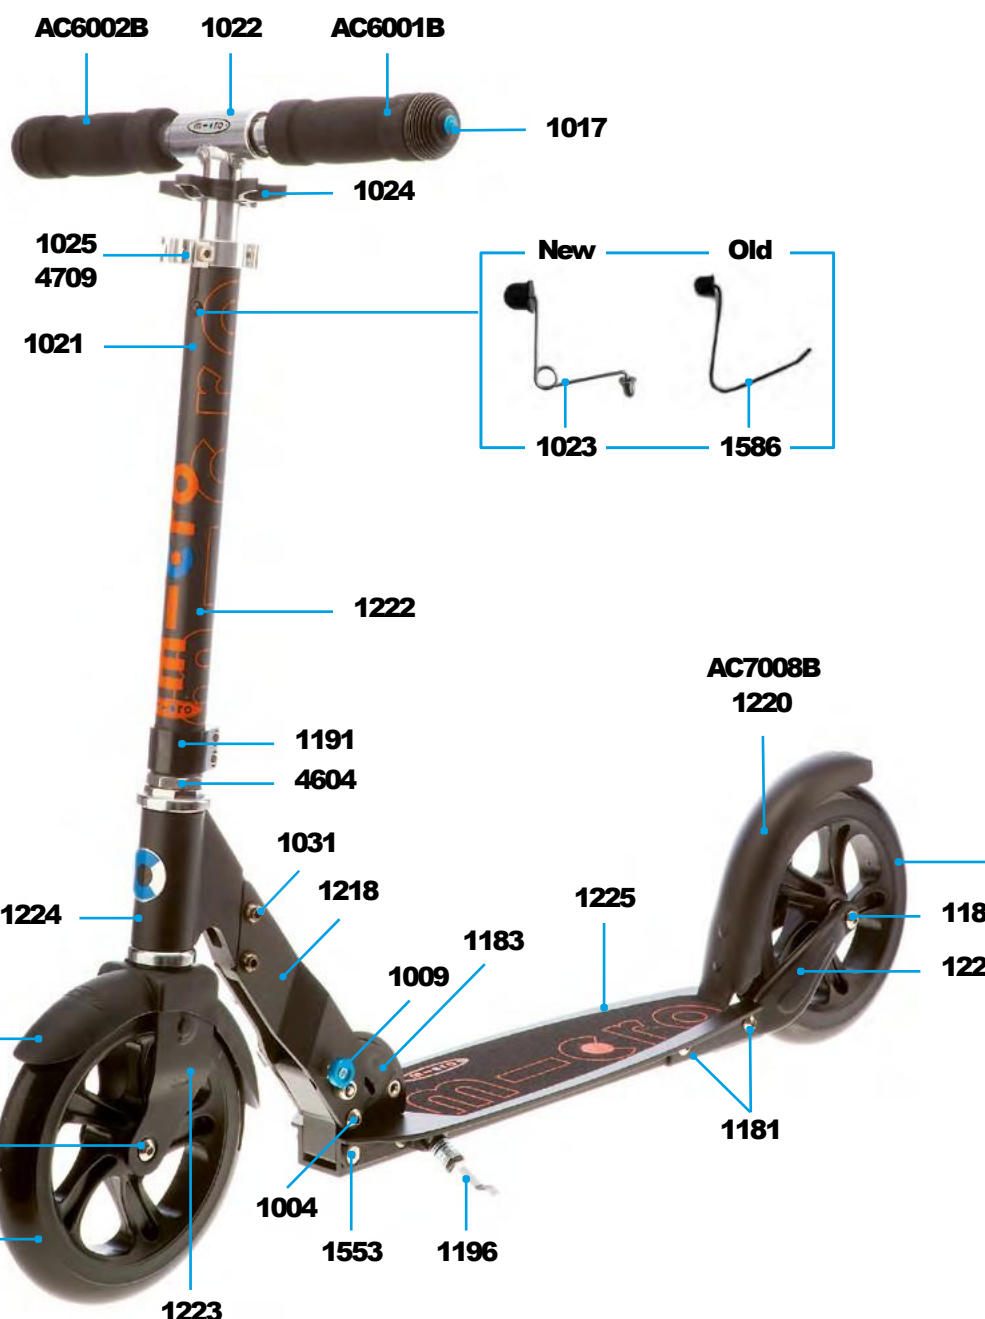

Article No.	Article
AC5010B	Wheel Complete Blister
AC7008B	Brake Complete Blister
AC1007	Single Bearing ABEC 9
AC6001B	High Density Foam Hand Grip
AC6002B	Complete Handgrip, Tube Plug, Shockcord
4328B	Wheel 200mm Airless Green (Single)
4329B	Wheel 200mm Airless Peach (Single)

SA0049

SA0242

SA0241

SA0253

SA0252

SA0255

MICRO CLASSIC
SA0034 Black

NEW: Changed Version for 200 mm Wheeler