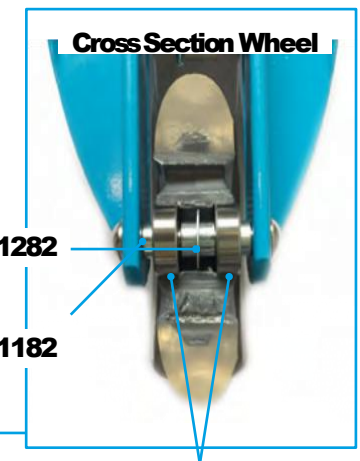

MICRO CLASSIC
SA0034 Black

NEW: Changed Version for 200 mm Wheeler