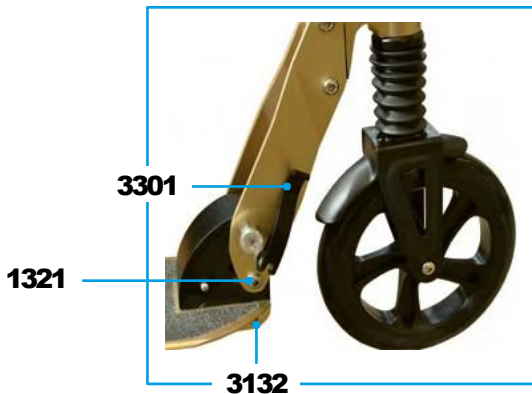

ACCESSORIES

Article No.	Article
3198	Brake Spring
3218	Deck With Griptape
3219	Griptape
3221	Steering Head Black
3222	Lower Tube
6147	Folding Block
6148	Holder Plates Left And Right

Article No.	Article
AC6001B	High Density Foam Hand Grip
AC5010B	Wheel Complete Blister

SA0297

SA0156

MICRO SUSPENSION
SA0065

MICRO FLEX WITH KICKSTAND

PARTS

Article No.	Article
1001	Axle Bolt Internal Thread, 40 mm
1002	Axle Bolt Internal Thread, 49 mm
1004	Axle Bolt Internal Thread, 44 mm
1006	Locking Complete, Scooter
1007	Holder Plates Left And Right, Flex, Silver
1009	Push Button, Blue
1013	Brake Spring
1014	Brake Bolt
1017	Plugs, Handle Bolt, Rubber Strip
1021	Plastic Linkage Tube
1022	T-Tube
1024	Multimountclip
1025	Quick-Acting Clamp, Silver
1026	Lower Clamp, Silver
1027	Steering Fork
1028	Front Holder, Silver
1029	Inverter Logic Complete
1031	Axle Bolt Internal Thread, 19 mm
1032	Deck And Griptape, Silver
1033	Board Fixation Plates For Deck
1034	Countersunk Screw, 23 mm
1035	Spacer Between Bearings 19.6 mm
1198	Push Button, Silver
1242	Brake Plate, Silver
1244	Back Part Complete No Wheel With Brake, Silver
1325	Folding Block, Silver
1341	Griptape
1453	Kick Stand Without Screws, 200 mm
1586/1023	Bolt And Spring T-Bar