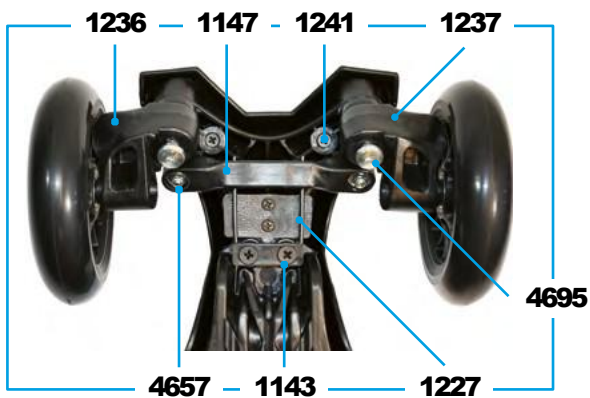

MAXI MICRO CLASSIC
MM0015