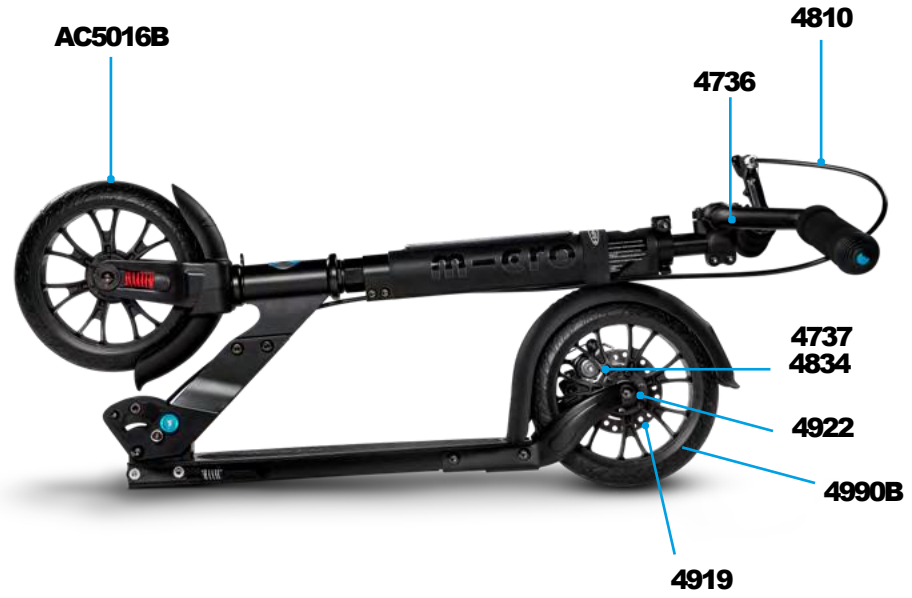

MICRO METROPOLITAN / DELUXE

PARTS

Article No.	Article
1004	Axle Bolt Internal Thread, 44 mm
1009	Blue Pushbutton
1023	Spring And Pushbutton
1031	Axle Bolt Internal Thread, 19 mm
1161	Axle Bolt External Thread, 10.5 mm
1180	Rear Axle Bolt Internal Thread, 62mm Metropolitan
1224	Front Holder Black
1553	Axle Bolt External Thread, 21.5mm
1578	Lower Clamp, 200 mm, Black Matt
1888	Front Fender
4574	Plastic Linkage Tube
4705	Kickstand Black
4708	Griptape
4709	Quick Active Clamp Black
4715	Foot Brake Complete Metropolitan
4736	T-Bar Metropolitan Deluxe Complete With Brake Lever
4997	T-Bar Metropolitan Complete
4737	Brake Pads Metropolitan
4743	Holder For Handgrip / Holder For Handlebar
4744	Folding Quick Release - Black
4755	Headset Metropolitan Und Metrop Deluxe
4807	Font Axle Bolt Internal Thread, 64mm
4810	Handbrake System Complete
4811	Front Fork With Suspension
4919	Disk (Brake)
4922	Rear Axle Bolt Internal Thread, 74mm Metropolitan Deluxe
4929	Holder Plates Left & Right Metropolitan
4834	Disk Brake Set Complete
4835	Handlebar End Caps
7112	Folding Block

ACCESSORIES

Article No.	Article
AC5010B	Wheel Black 200mm Metropolitan
AC6001B	High Density Foam Hand Grip
AC9056	Tube Light
4990B	Rear Wheel Black 200mm Metropolitan Deluxe Box
AC5016B	Front Wheel Black 200mm Metropolitan Deluxe Box

MICRO METROPOLITAN / DELUXE
SA0188 / SA0212