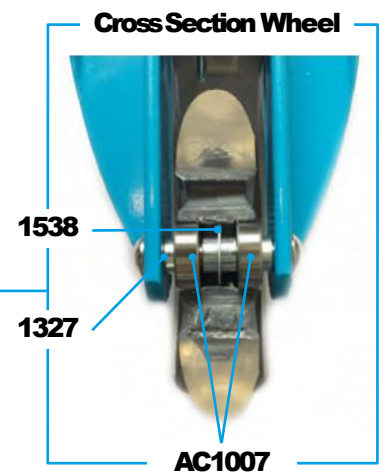

AC6002B 1022 AC6001B 1017 1024