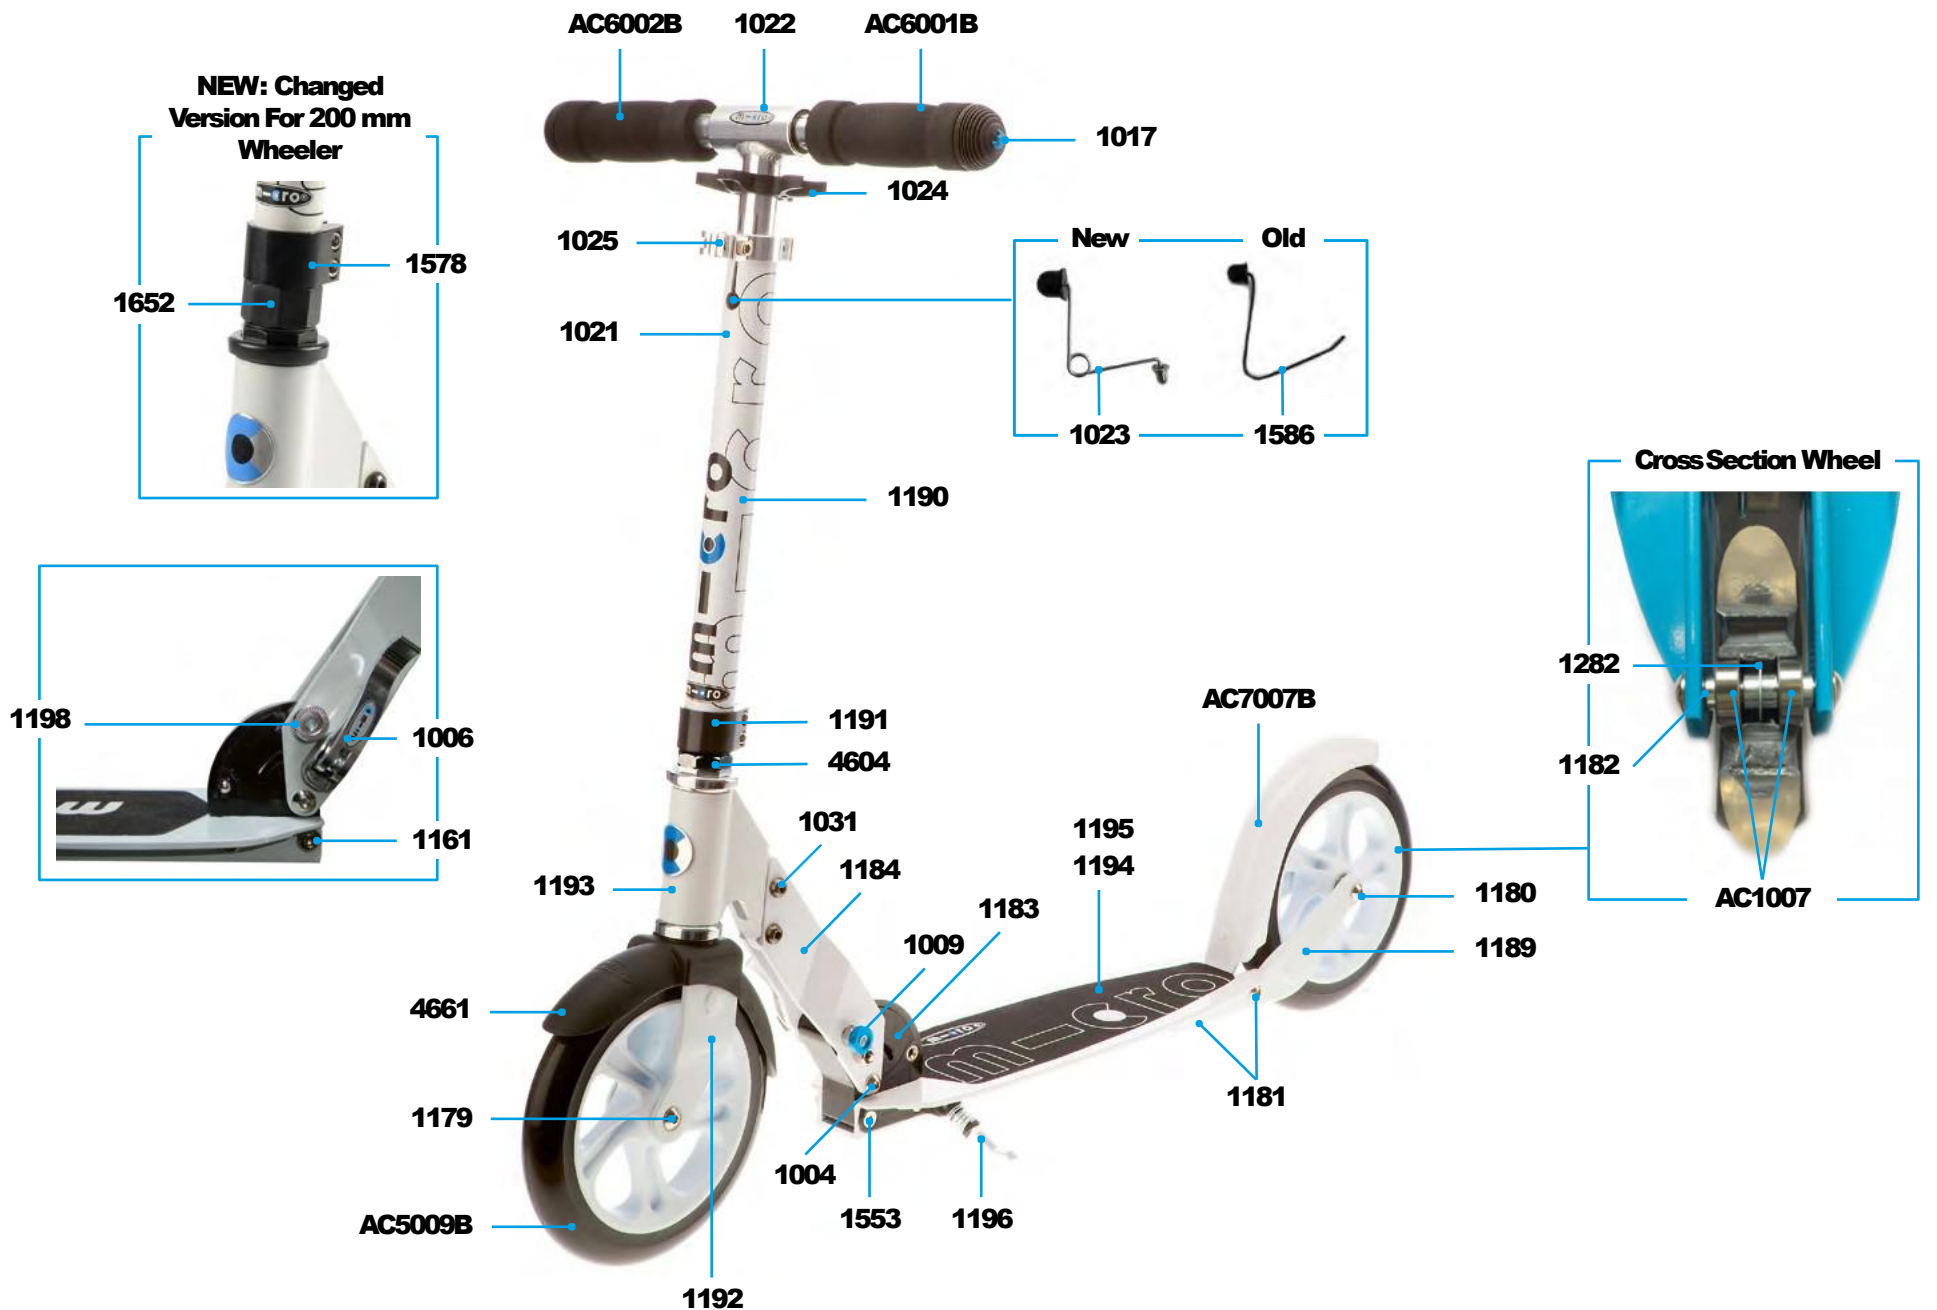

MICRO CLASSIC WHITE

PARTS

Article No.	Article
1004	Axle Bolt Internal Thread, 44 mm
1006	Locking Complete
1009	Push Button, Blue
1017	Plugs, Handle Bolt, Rubber Strip
1021	Plastic Linkage Tube
1022	T-Tube
1024	Multimountclip
1025	Quick-Acting Clamp, Silver
1031	Axle Bolt internal Thread, 19 mm
1161	Axle Bolt external Thread, 10.5 mm
1179	Axle Bolt internal Thread, 43 mm
1180	Axle Bolt internal Thread, 62 mm
1181	Axle Bolt internal Thread, 47.5 mm
1182	Spacer External Bearings 9.4 mm
1183	Folding Block
1184	Holder Plates Left And Right
1185	Brake Plate
1186	Brake Spring
1187	Brake Bolt
1189	Fastening Elements Wheel Back
1190	Lower T-Tube
1191	Lower Clamp
1192	Steering Fork
1193	Front Holder
1194	Deck And Griptape
1195	Griptape
1196	Kick Stand With Screws
1198	Push Button, Silver
1282	Spacer Between Bearings 24.3 mm
4131	Rubber Handles
4697	Holder For Handlebar With Screw for Chopper T-Bar

ACCESSORIES

Article No.	Article
1553	Axle Bolt External Thread, 21.5 mm
1578	Lower Clamp, 200 mm
1586/1023	Bolt And Spring T-Bar
1652	Width Nut, 200 mm
4604	Inveter Logic Complete Set (CH)
4661	Fender

Article No.	Article
AC6001B	Foam Handles Blister
AC6002B	Handles With Plugs Blister
4130B	Rubber Handles Box
4129B	Rubber Handles Complete Box
AC5009B	Wheel Complete Blister 200 mm
AC7007B	Brake Complete Blister
AC1007	Bearing 1 piece ABEC 9

MICRO CLASSIC WHITE
SA0031