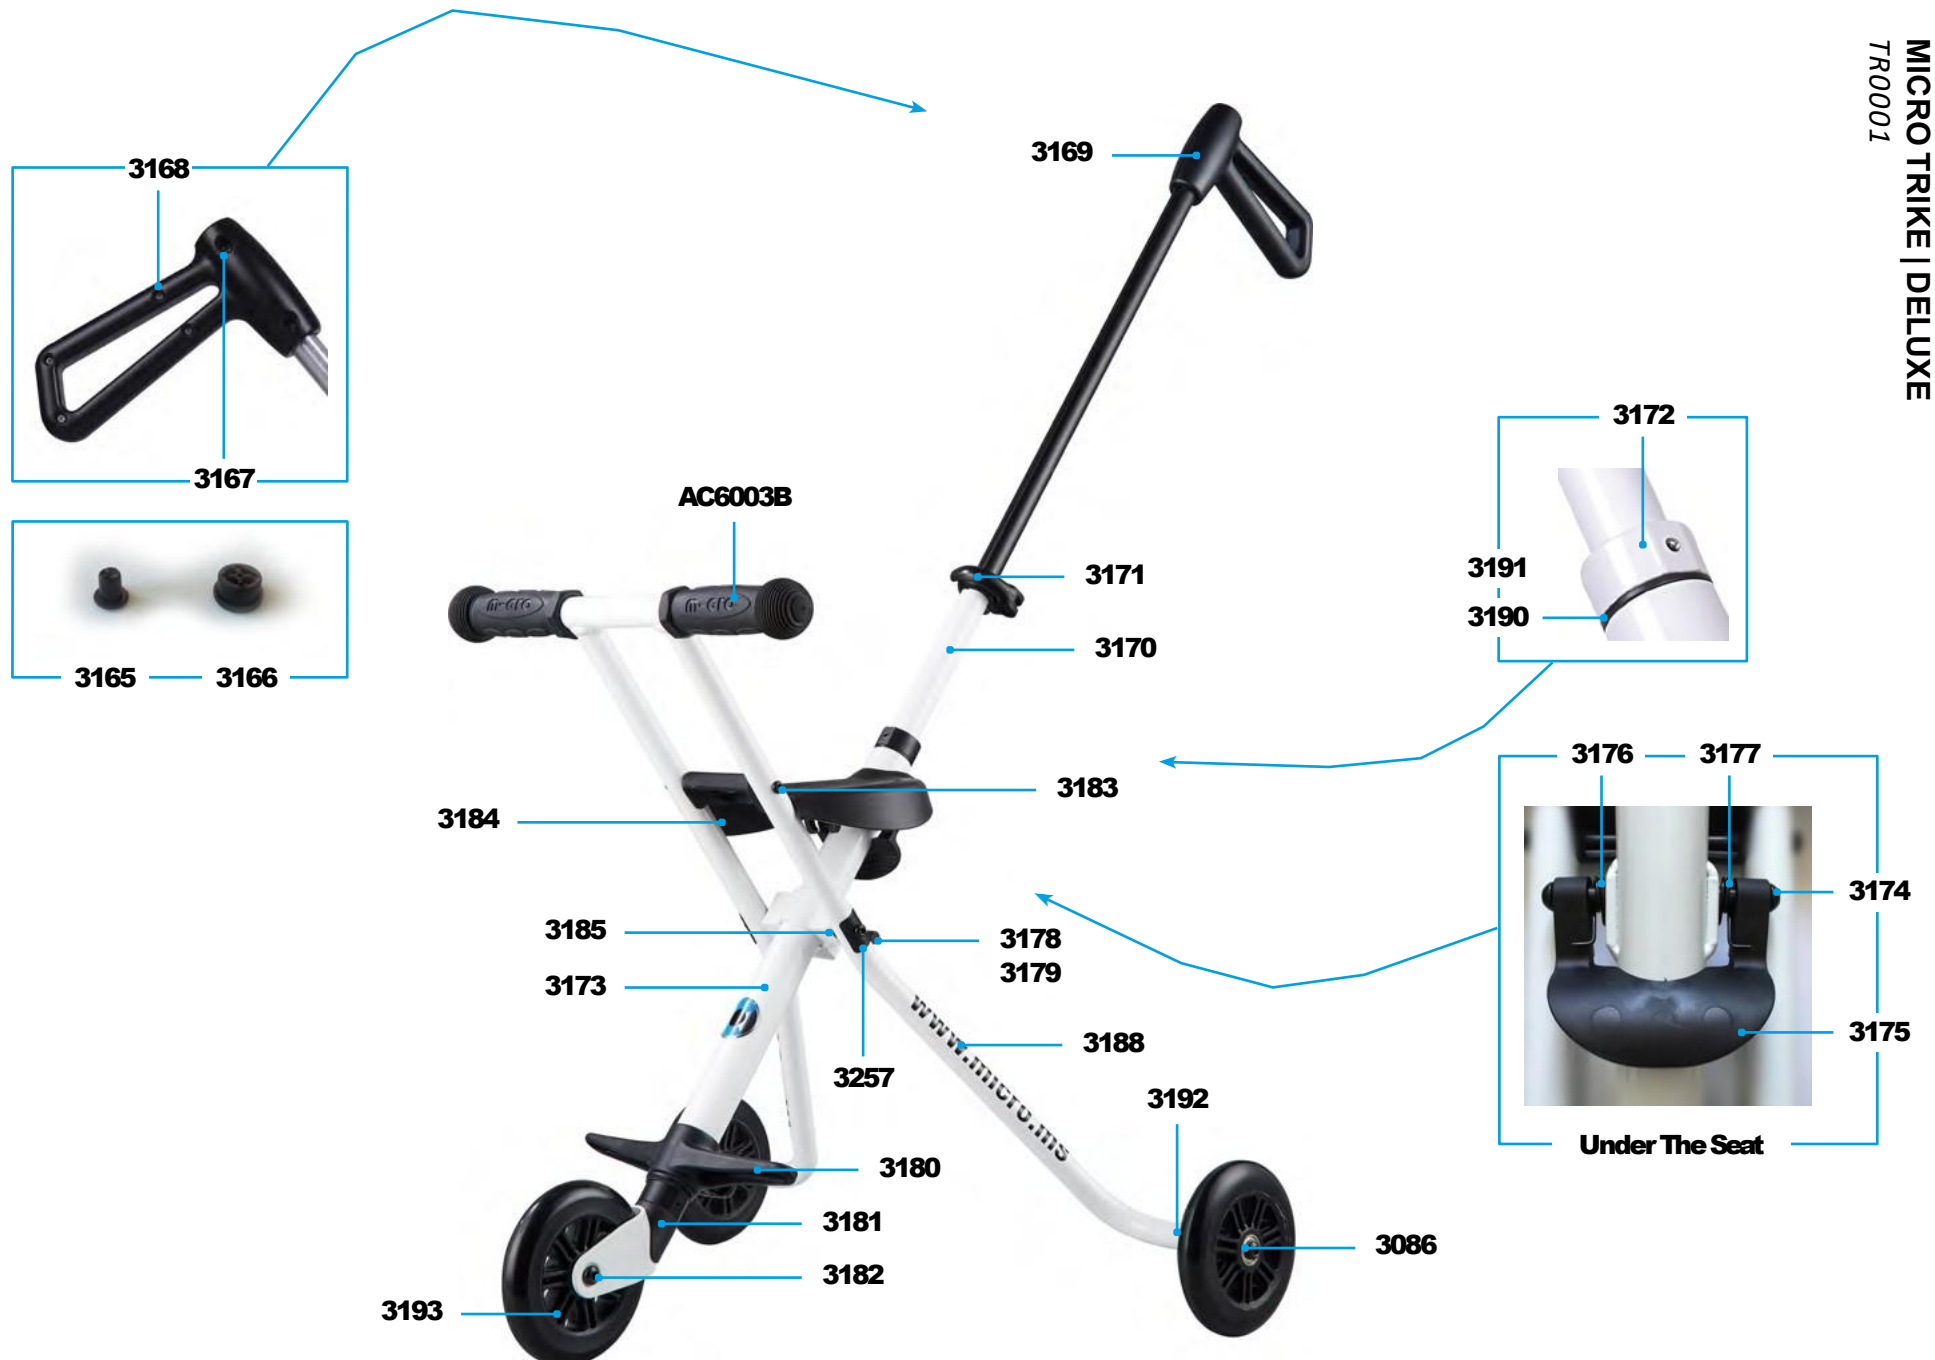

TR0002

TR0004

TR0005

TR0006

MICRO TRIKE | DELUXE
TR0001

MICRO TRIKE XL

PARTS

Article No.	Article
3275	Metal Frame Cover Left And Right With Screw
3276	Axle For Seat
3277	Armrest Bar Set, Ice Blue With Seat
3279	Upper Bar With Bolt And Spring
3280	Guidance Ring Complete With Plastic Spacer
3281	Axle Front Wheel
3282	Lower Bar, Ice Blue
3283	Axle
3284	Wheel With Bearing
3285	Upper Clamp