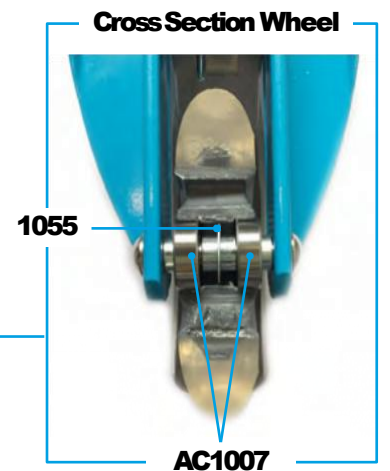

MAXI MICRO DELUXE AND FOLDABLE
MMD035