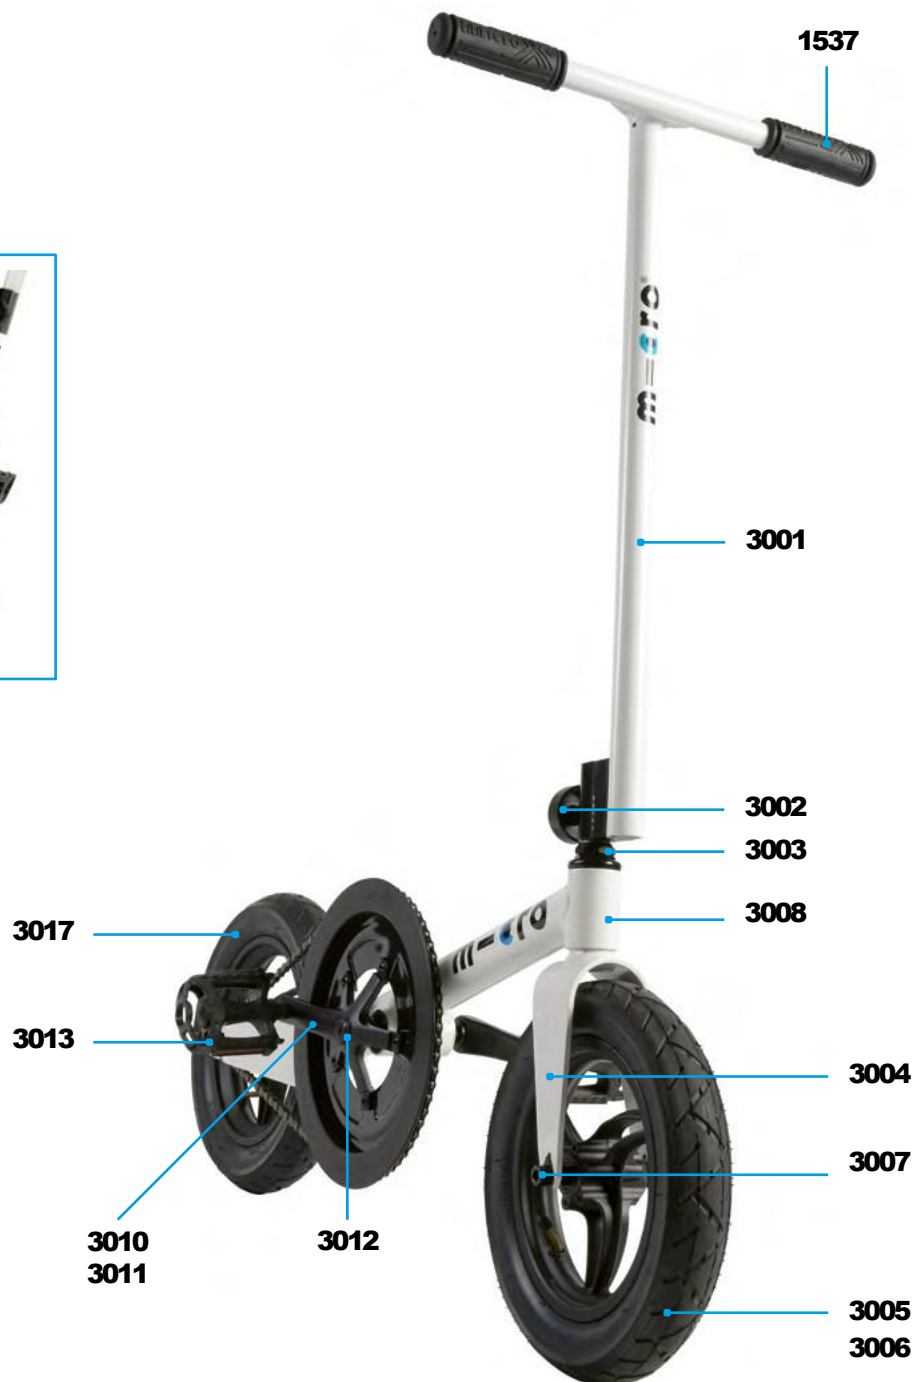

MICRO PEDALFLOW

PARTS

Article No.	Article
1537	Handles
3001	Handle Bar, White
3002	Chain Adjuster
3003	Set Of Bearings For Tube
3004	Front Fork
3005	Air Tube
3006	Front Wheel
3007	Wheel Bolt
3008	Frame
3009	Chain
3010	Crank Arm Left
3011	Crank Arm Right
3012	Crank Guide
3013	Pedales
3015	Crankset
3016	Chain Adjuster
3017	Back Wheel
3256	Frame, Black

CB0002

MICRO PEDALFLOW
CB0001