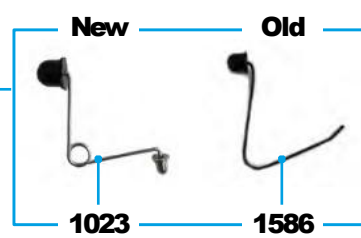

SA0049

SA0242

SA0241

SA0253

SA0252

SA0255

MICRO CLASSIC
SA0034 Black

NEW: Changed Version for 200 mm Wheeler