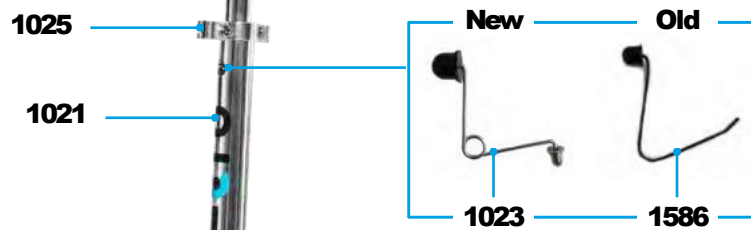

SA0038

SA0119

SA0120

SA0176

NEW: Changed Version for 200 mm Wheeler

AC6002B 1022 AC6001B 1017 1024

MICRO FLEX AIR
SA0035

MICRO SPEED