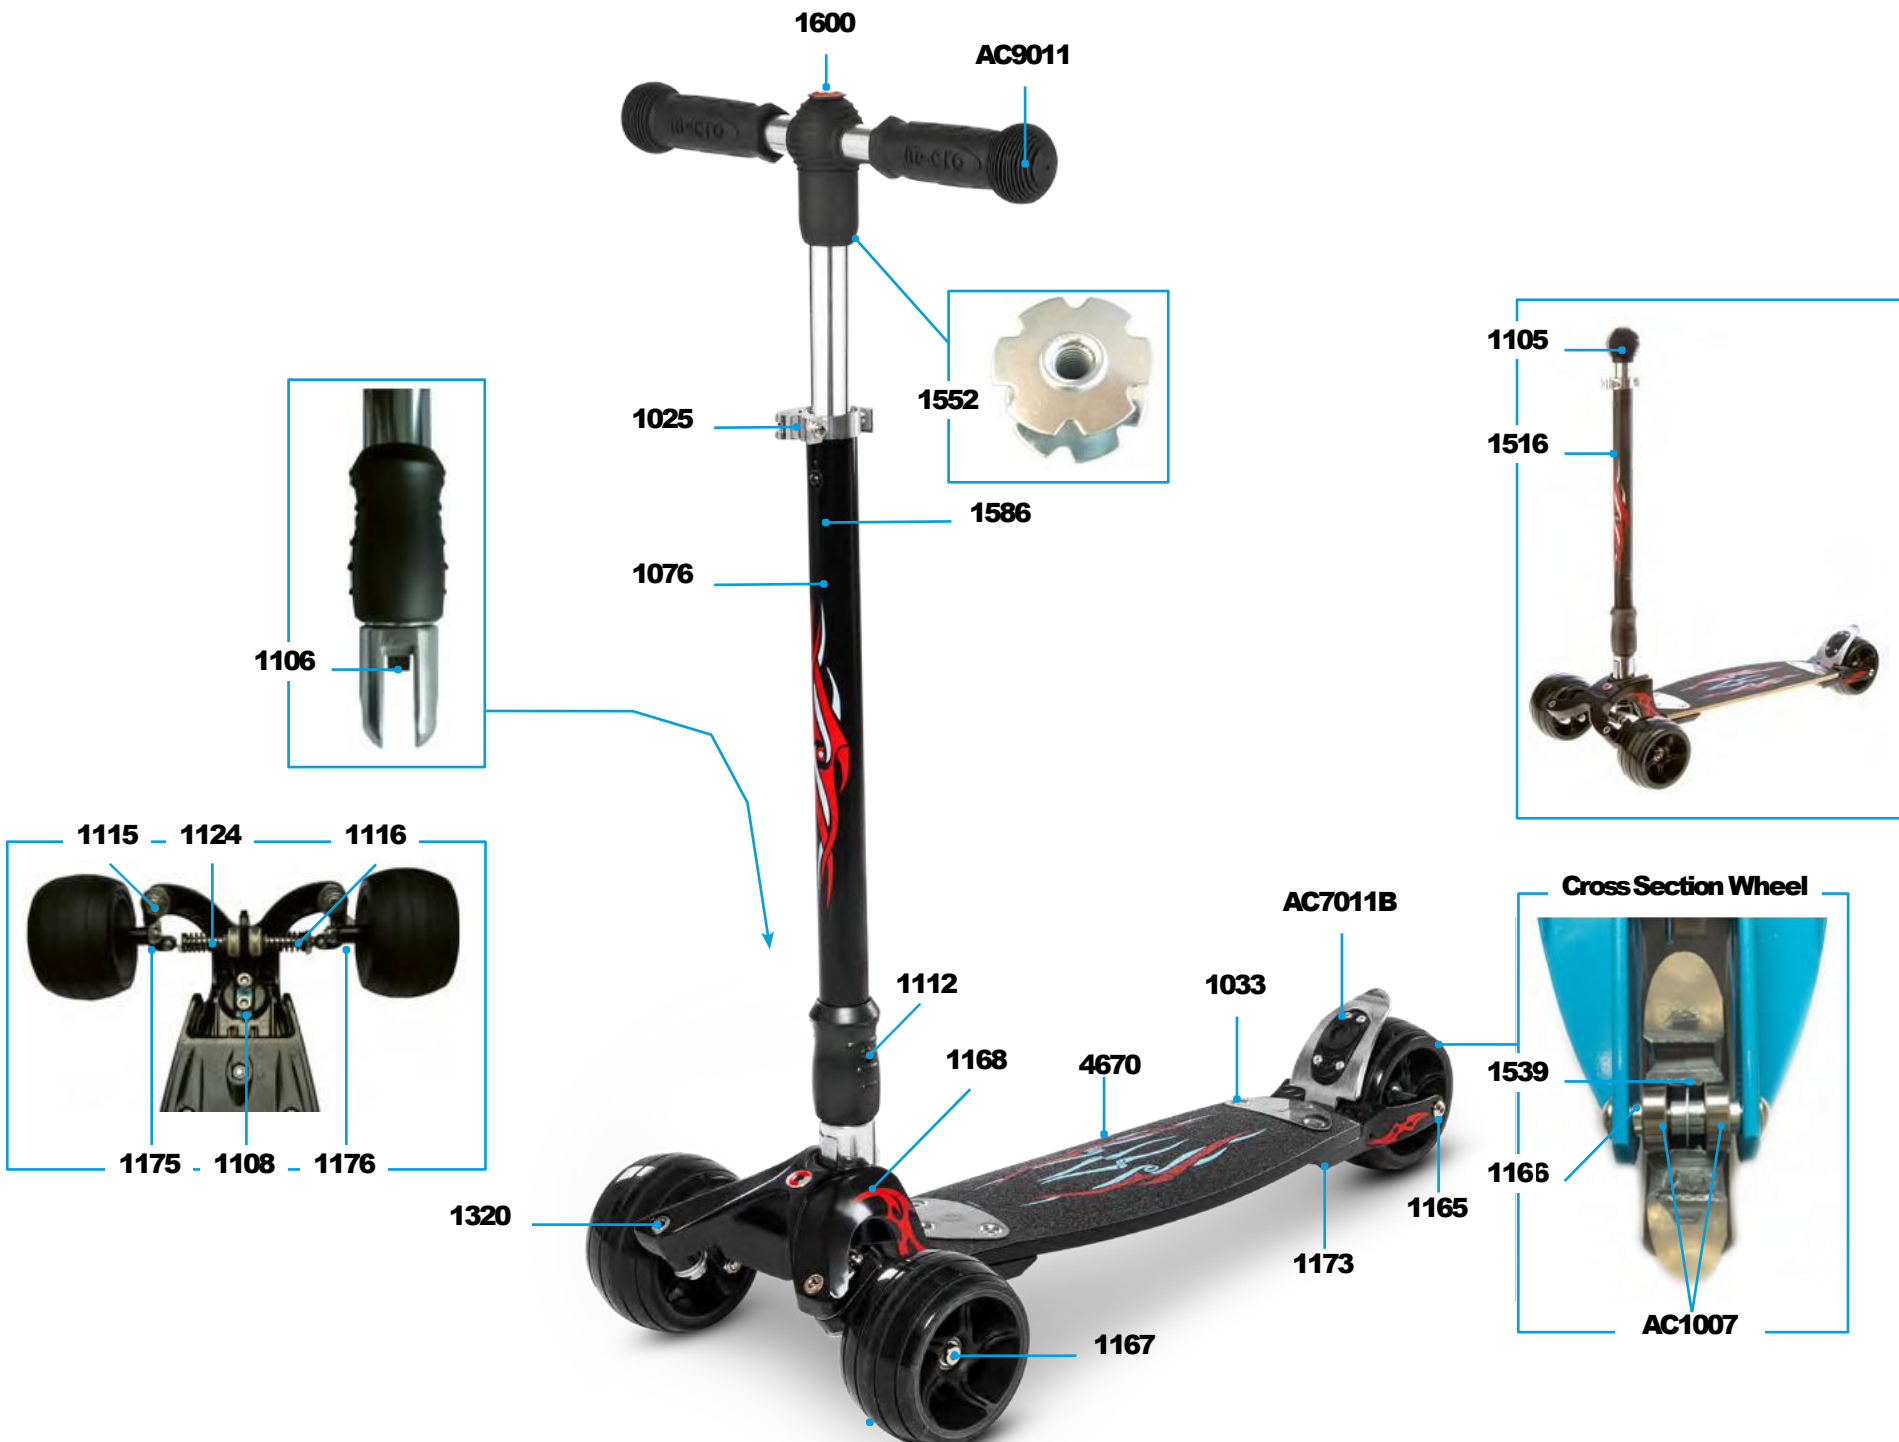

PARTS

Article No.	Article
1025	Quick-Acting Clamp, Silver
1033	Board Fixation Plates For Deck
1076	Plastic Linkage Tube
1105	Knob, Black
1106	Bolt Folding Mechanism
1108	Axle Bolt External Thread, Washer And Spring , 25 mm
1112	Axle Bolt With nut, 34 mm
1115	Axle Bolt With Nut And Washer, 46.5 mm
1116	Steering Parts Complete
1124	Spring Red (new size D19xD2.2X60X9T)
1165	Axle Bolt With Nut, 108 mm
1166	Spacer External Bearings 32.5 mm
1167	Axle Bolt With Nut, 73 mm
1168	Head Front Complete
1169	Brake Plate
1170	Brake Spring
1171	Brake Bolt
1173	Back Part Complete No Wheel With Brake
1175	Shank Left
1176	Shank Right
1178	Griptape, Black
1320	Axle Bolt, 46.5 mm
1516	Handlebar And Knob, Black
1539	Spacer Between Bearings 10.25 mm
1552	Star Nut Handlebar
1586	Bolt And Spring T-Bar
1600	Cap (Swiss Design Logo)
1668	Handlebar and knob, Volcano Grey
1670	Brake Plate, Volcano Grey
1674	Deck And Griptape, Volcano Grey
1675	Griptape, Volcano Grey

ACCESSORIES

Article No.	Article
1669	Head Front Complete, Kbm, Volcano Grey
1671	Back Part Complet No Wheel With Brake, Kbm Volcano Grey
1672	Shank Left, Volcano Grey
1673	Shank Right, Volcano Grey
4670	Deck & Griptape, Kbm Monster, Black New Version 2019
4671	Deck & Griptape, Kbm Monster, Volcano Grey New Version 2019

Article No.	Article	Info
AC9011	Interchangeable	
AC6003B	Handles Blister	Pair
AC7011B	Brake Complete Blister	
AC1007	Single Bearing ABEC 9	

KB0023

MICRO KICKBOARD MONSTER
INTERCHANGEABLE
KB0022