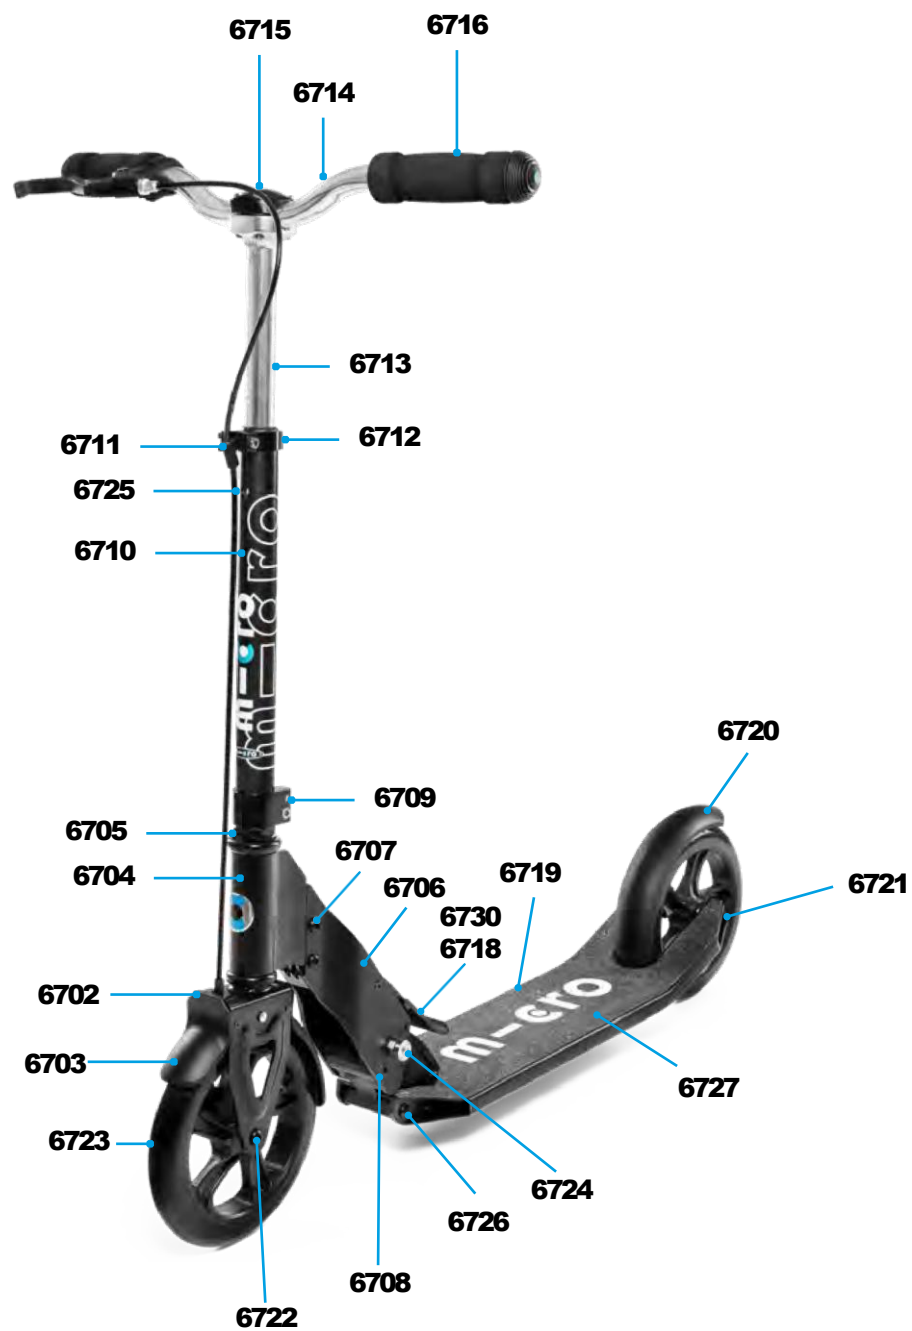

MICRO EAZY
SA0155

MICRO METROPOLITAN / DELUXE

PARTS

Article No.	Article
1004	Axle Bolt Internal Thread, 44 mm
1009	Blue Pushbutton
1023	Spring And Pushbutton
1031	Axle Bolt Internal Thread, 19 mm
1161	Axle Bolt External Thread, 10.5 mm
1180	Rear Axle Bolt Internal Thread, 62mm Metropolitan
1224	Front Holder Black
1553	Axle Bolt External Thread, 21.5mm
1578	Lower Clamp, 200 mm, Black Matt
1888	Front Fender
4574	Plastic Linkage Tube
4705	Kickstand Black
4708	Griptape
4709	Quick Active Clamp Black
4715	Foot Brake Complete Metropolitan
4736	T-Bar Metropolitan Deluxe Complete With Brake Lever
4997	T-Bar Metropolitan Complete
4737	Brake Pads Metropolitan
4743	Holder For Handgrip / Holder For Handlebar
4744	Folding Quick Release - Black
4755	Headset Metropolitan Und Metrop Deluxe
4807	Font Axle Bolt Internal Thread, 64mm
4810	Handbrake System Complete
4811	Front Fork With Suspension
4919	Disk (Brake)
4922	Rear Axle Bolt Internal Thread, 74mm Metropolitan Deluxe
4929	Holder Plates Left & Right Metropolitan
4834	Disk Brake Set Complete
4835	Handlebar End Caps
7112	Folding Block

ACCESSORIES

Article No.	Article
AC5010B	Wheel Black 200mm Metropolitan
AC6001B	High Density Foam Hand Grip
AC9056	Tube Light
4990B	Rear Wheel Black 200mm Metropolitan Deluxe Box
AC5016B	Front Wheel Black 200mm Metropolitan Deluxe Box

MICRO METROPOLITAN / DELUXE
SA0188 / SA0212

MICRO DOWNTOWN

PARTS

Article No.	Article
6702	Front Fork Complete With Brake And Cable
6703	Front Fender With Screws
6704	Front Holder
6705	Headset Complete
6706	Shank Left And Right
6707	Screws For Shank
6708	Lower Screw For Shank
6709	Lower Clamp
6710	Lower Bar
6711	Plastic Spacer For T-Bar
6712	Upper Clamp
6713	Upper T-Bar
6714	Handles And Bar
6715	Top Clamp Complete
6716	Handle
6718	Folding Cover
6719	Deck With Griptape
6720	Brake Complete
6721	Rear Axle
6722	Front Axle
6723	Wheel With Bearing
6724	Folding Button
6725	Botton And Spring
6726	Screws For Folding Block
6727	Griptape
6730	Folding Complete