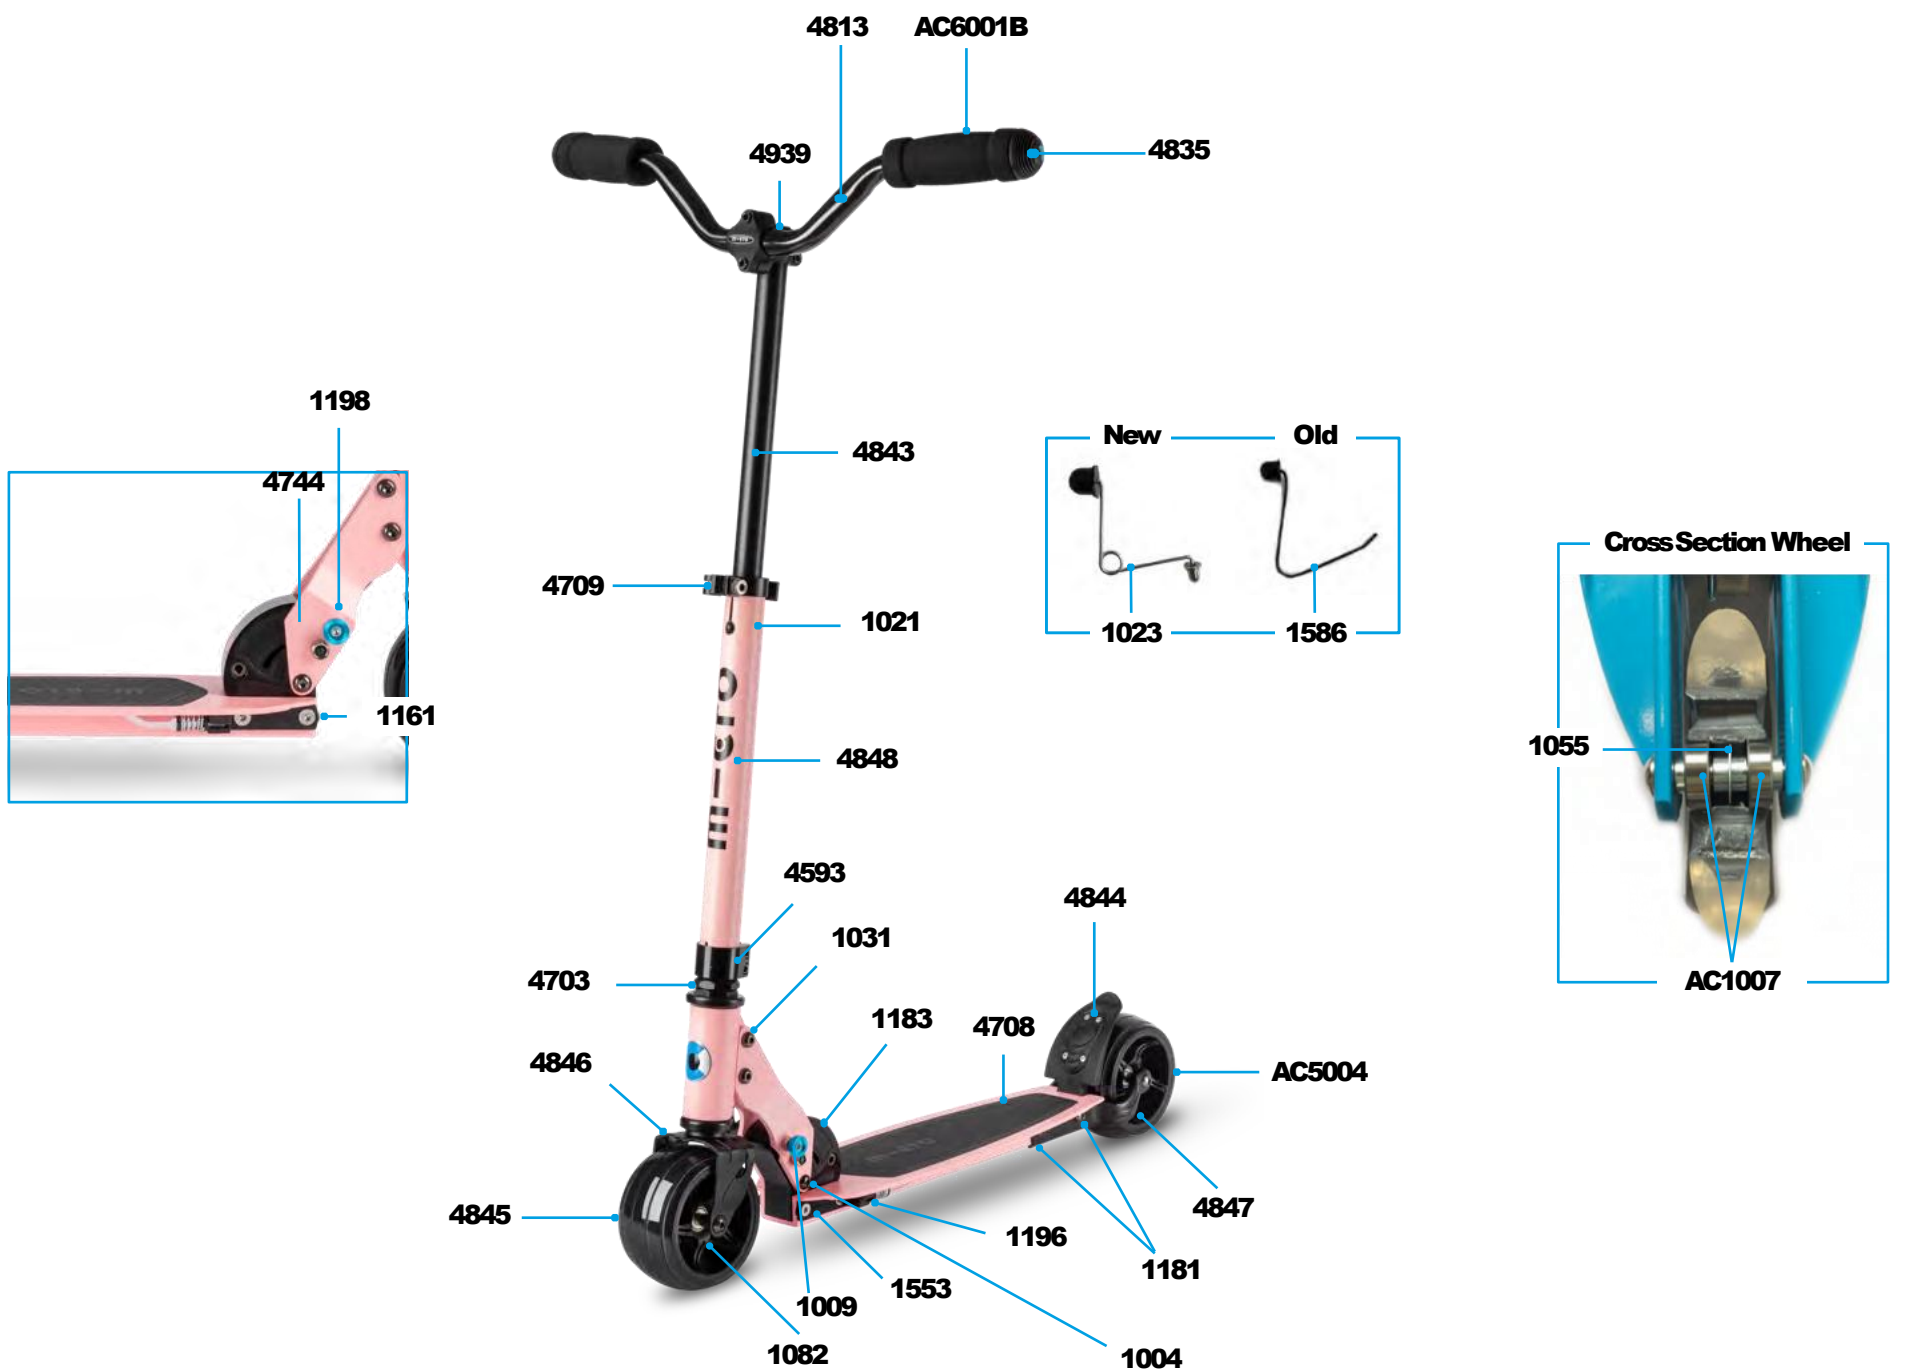

MICRO ROCKET DELUXE

PARTS

Article No.	Article
1004	Axle Bolt Internal Thread, 44 mm
4744	Folding Quick Release Complete
4813	Handlebar With Clamp
1021	Plastic Linkage Tube
4709	Quick Acting Clamp Black
4703	Headset Complete
1031	Axle Bolt Internal Thread, 19 mm
4845	Spacer Between Bearings, 20 mm
1055	Spacer Between Bearings, 10.25 mm
1082	Axle Bolt Internal Thread, 70 mm
4844	Brake Plate
4846	Steering Fork
4843	T-Tube
1161	Axle Bolt External Thread, 10.5 mm
1181	Axle Bolt Internal Thread, 47.5 mm
1183	Folding Block, Black
4593	Lower Clamp, Black
1196	Kick Stand With Screws
1009	Blue Pushbutton
4848	Lower T-Tube Neon Rose
4849	Lower T-Tube Alaskan Blue
4847	Fastening Elements Wheel Back
4708	Griptape
4836	Brake Bolt
1553	Axle Bolt External Thread, 21.5 mm
1023	Bolt & Spring T-Bar Plastic
4835	Handlebar End Caps
4939	End Cap Upper Tube

ACCESSORIES

Article No.	Article
AC6001B	High Density Foam Hand Grip
AC1007	Single Bearing ABEC 9

SA0234

MICRO ROCKET DELUXE
SA0233