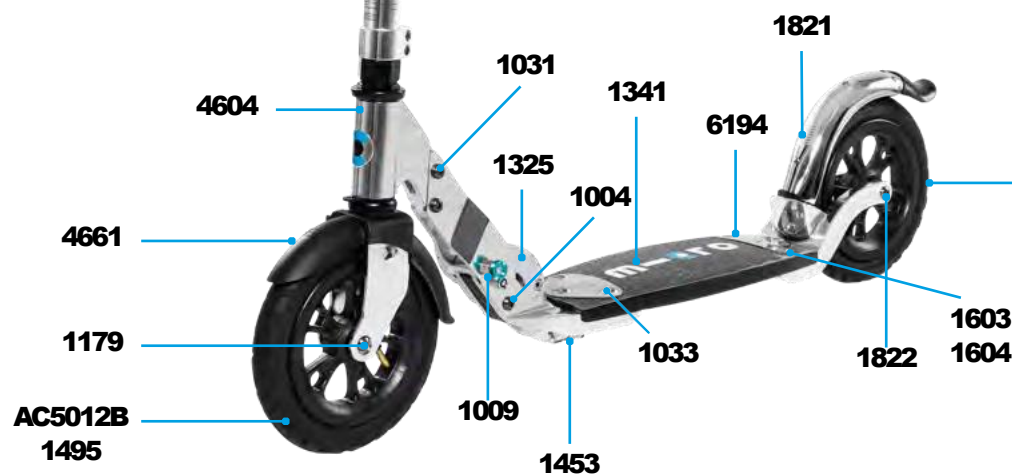

SA0038

SA0119

SA0120

SA0176

NEW: Changed Version for 200 mm Wheeler

AC6002B 1022 AC6001B 1017 1024

MICRO FLEX AIR
SA0035

MICRO SPEED

PARTS

Article No.	Article
1001	Axle Bolt Internal Thread, 40 mm
1004	Axle Bolt Internal Thread, 44 mm
1006	Locking Complete Silver
4744	Locking Complete Black
1009	Push Button, Blue
1017/4835	Plugs Handle Bolt Rubber Strip
1021	Plastic Linkage Tube
1022	T-Tube
1024	Multimountclip
1025	Quick-Acting Clamp, Silver
4709	Quick-Acting Clamp, Black
1027	Steering Fork Silver
4105	Steering Fork Black
1029	Headset Silver
4703	Headset Black
1031	Axle Bolt Internal Thread, 19 mm
1161	Axle Bolt External Thread, 10.5 mm
1181	Axle Bolt Internal Thread, 47.5 mm
1182	Spacer External Bearings 9.4 mm
1187	Brake Bolt
1198	Push Button, Silver
1204	Griptape
1205	Axle Bolt Internal Thread, 59 mm
1206	Folding Block, Grey
1207	Holder Plates Left And Right, Speed
1210	Fastening Elements Silver
4106	Fastening Elements Black
1211	Lower T-Tube
1212	Lower Clamp, Grey
1213	Front Holder
1333	Spacer Between Bearings 21.3 mm
1412	Brake Plate
1413	Brake Spring
4107	Brake Complete Black
1553	Axle Bolt External Thread, 21.5 mm
1196	Kick Stand With Screws
4815	Kick Stand With Screws Black
1586/1023	Bolt And Spring T-Bar