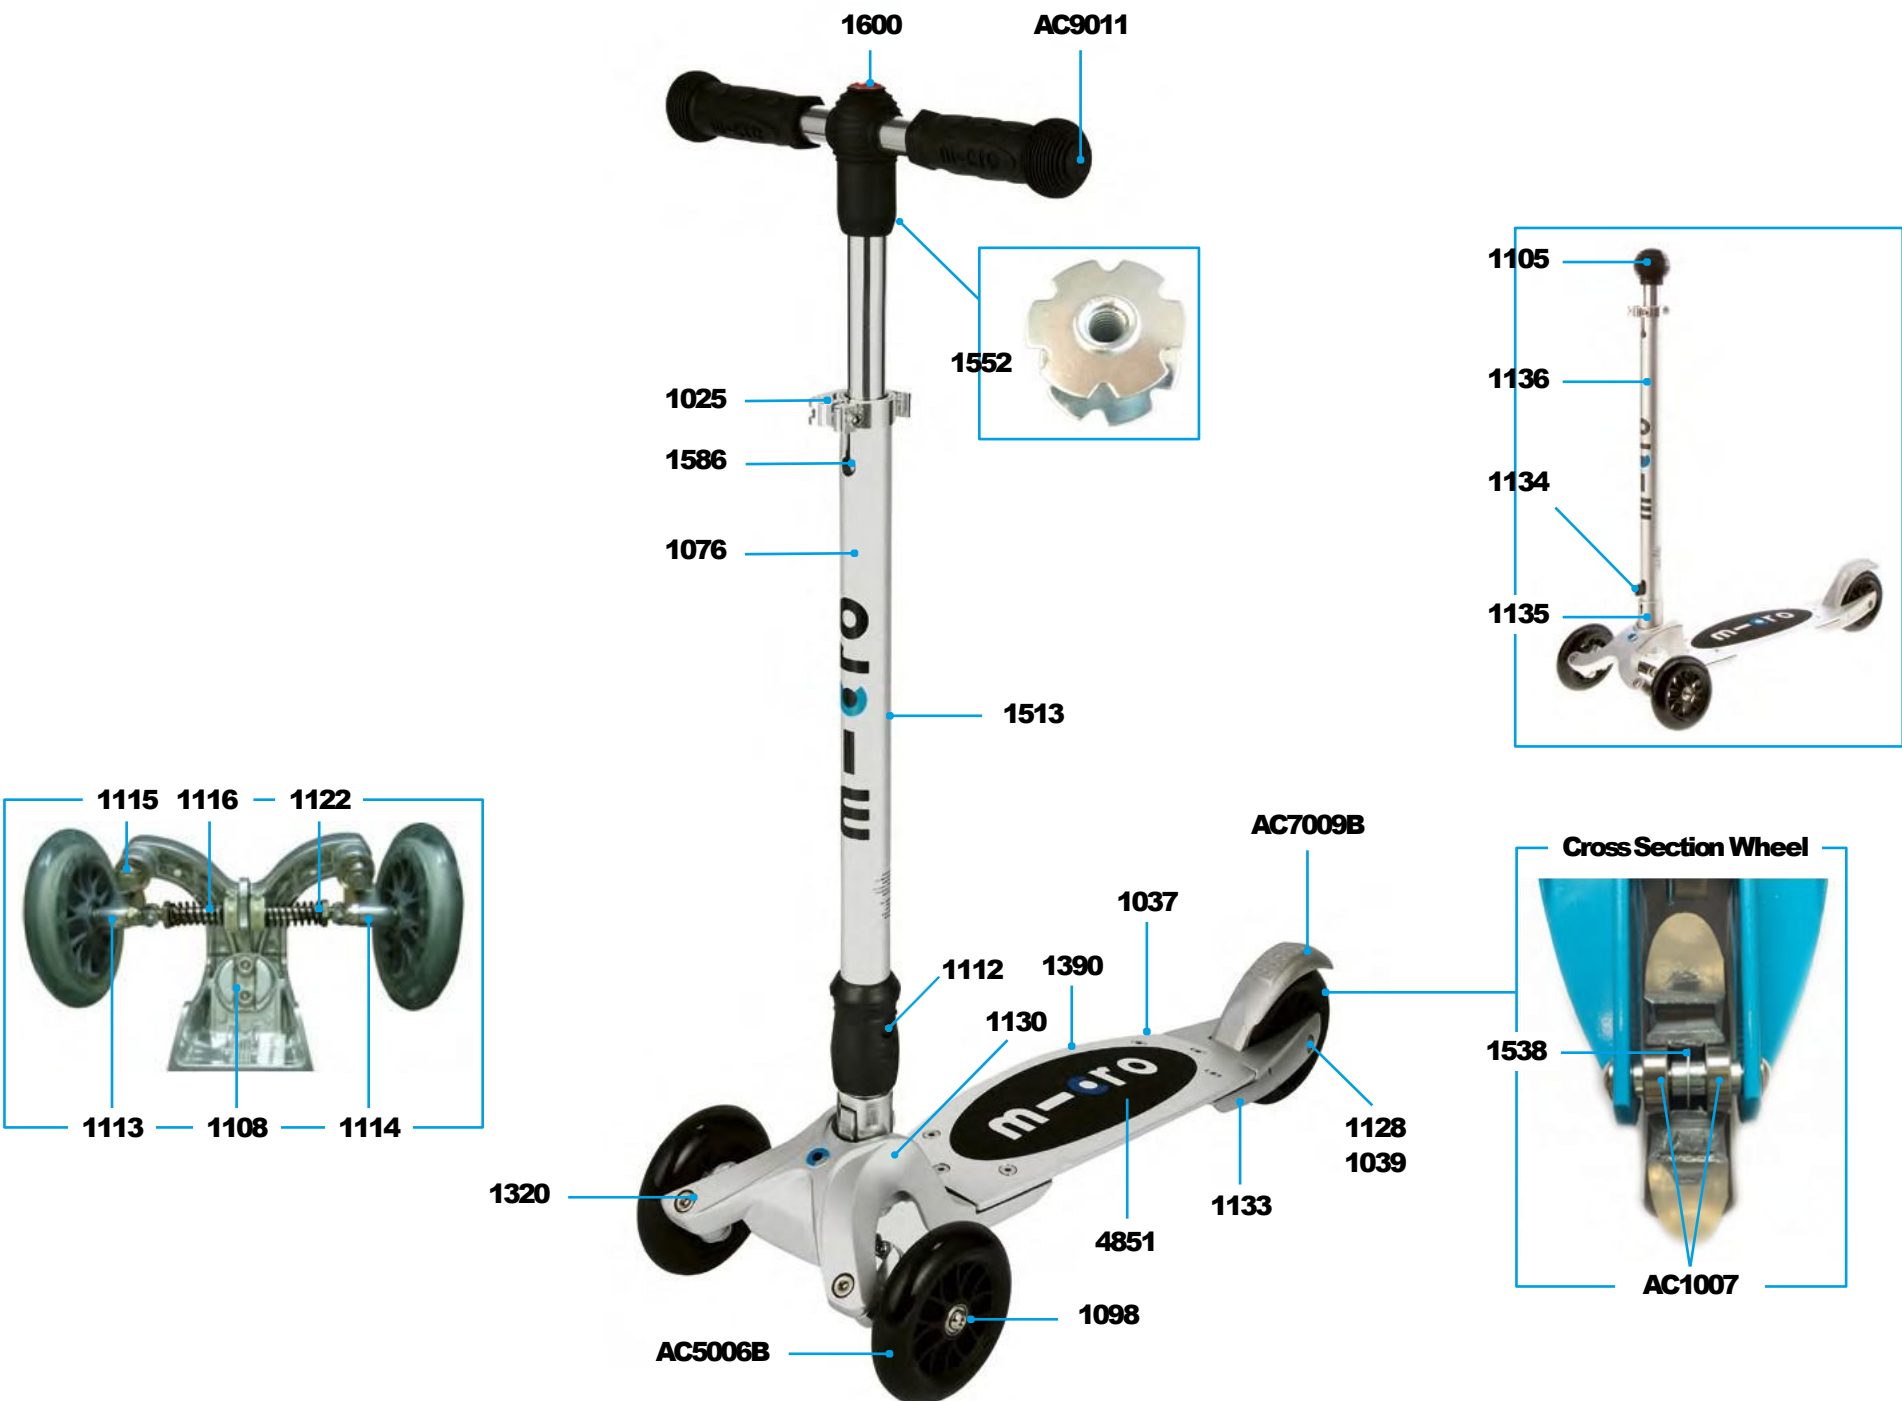

MICRO KICKBOARD COMPACT INTERCHANGEABLE

PARTS

Article No.	Article
1025	Quick-Acting Clamp, Scooter, Silver
1390	Deck And Griptape
1037	Board Fixation Plates Incl. Screws
1076	Plastic Linkage Tube
1105	Knob, Kbo, Black
1108	Axle Bolt Axternal Thread, Washer And Spring , 25 mm
1112	Axle Bolt With Nut, 34 mm
1113	Shank Left, Kbo
1114	Shank Right, Kbo
1115	Axle Bolt With Nut And Washer, 46.5 mm
1116	Steering Parts Complete, Kbo
1128	Axle Bolt Internal Thread, 42 mm
1039	Spacer External Bearings, 3.4 mm
1122	Spring Black (Size D17xD1.8x60x10t)
1130	Front Head Complete
1131	Brake Bolt
1133	Back Part And Brake, Without Wheel
1134	Push Button And Plastic With Cap Handlebar
1135	Guidance Handlebar
1136	Handlebar Complete With Knob, Silver
4851	Griptape New Version
1137	Griptape Old Version
1160	Axle
1320	Axle Bolt, 46.5 mm
1338	T-Handlebar, Silver
1388	Brake Spring
1389	Brake Plate, Silver
1513	Handlebar Complete With Knob, Silver
1538	Spacer Between Bearings 10.3 mm
1552	Star Nut Handlebar
1586	Bolt And Spring T-Bar
1600	Swiss Cap

ACCESSORIES

Article No.	Article
AC9011	Interchangeable
AC5006B	Wheel Complete Blister
AC6003B	Handles Blister
AC7009B	Brake Complete Blister
AC1007	Single Bearing ABEC 9

Micro Kickboard Compact 2.0

MICRO KICKBOARD COMPACT
INTERCHANGEABLE
KB0019