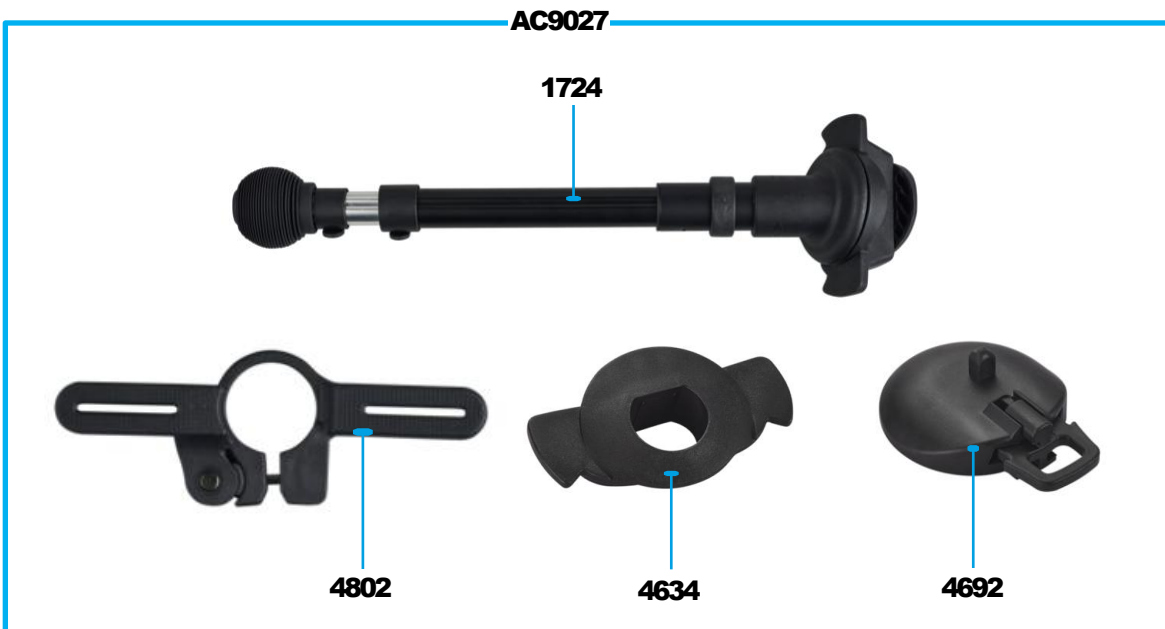

MINI MICRO DELUXE | 3IN1 DELUXE

MICRO 3IN1 ACCESSORIES

PARTS

Article No.	Article
AC8051	Mini Micro 3in1 Deluxe Plus Set
AC9027	3in1 Pushbar With Adapter And Footrest
AC9000	Seat And O-Bar
1724	Plus Push Bar
4633	Screw And Front Holder
4691	Seat With Screw And Front Holder And Plastic Spacer
4802	Footrest
4599	Plastic Spacer
4634	Adapter For Pushbar
4692	Disc And Stopper For Pushbar
1418	O-Handlebar
1417	Seat With Screw And Front Holder
1419	Screw For Front Holder
1420	Front Holder