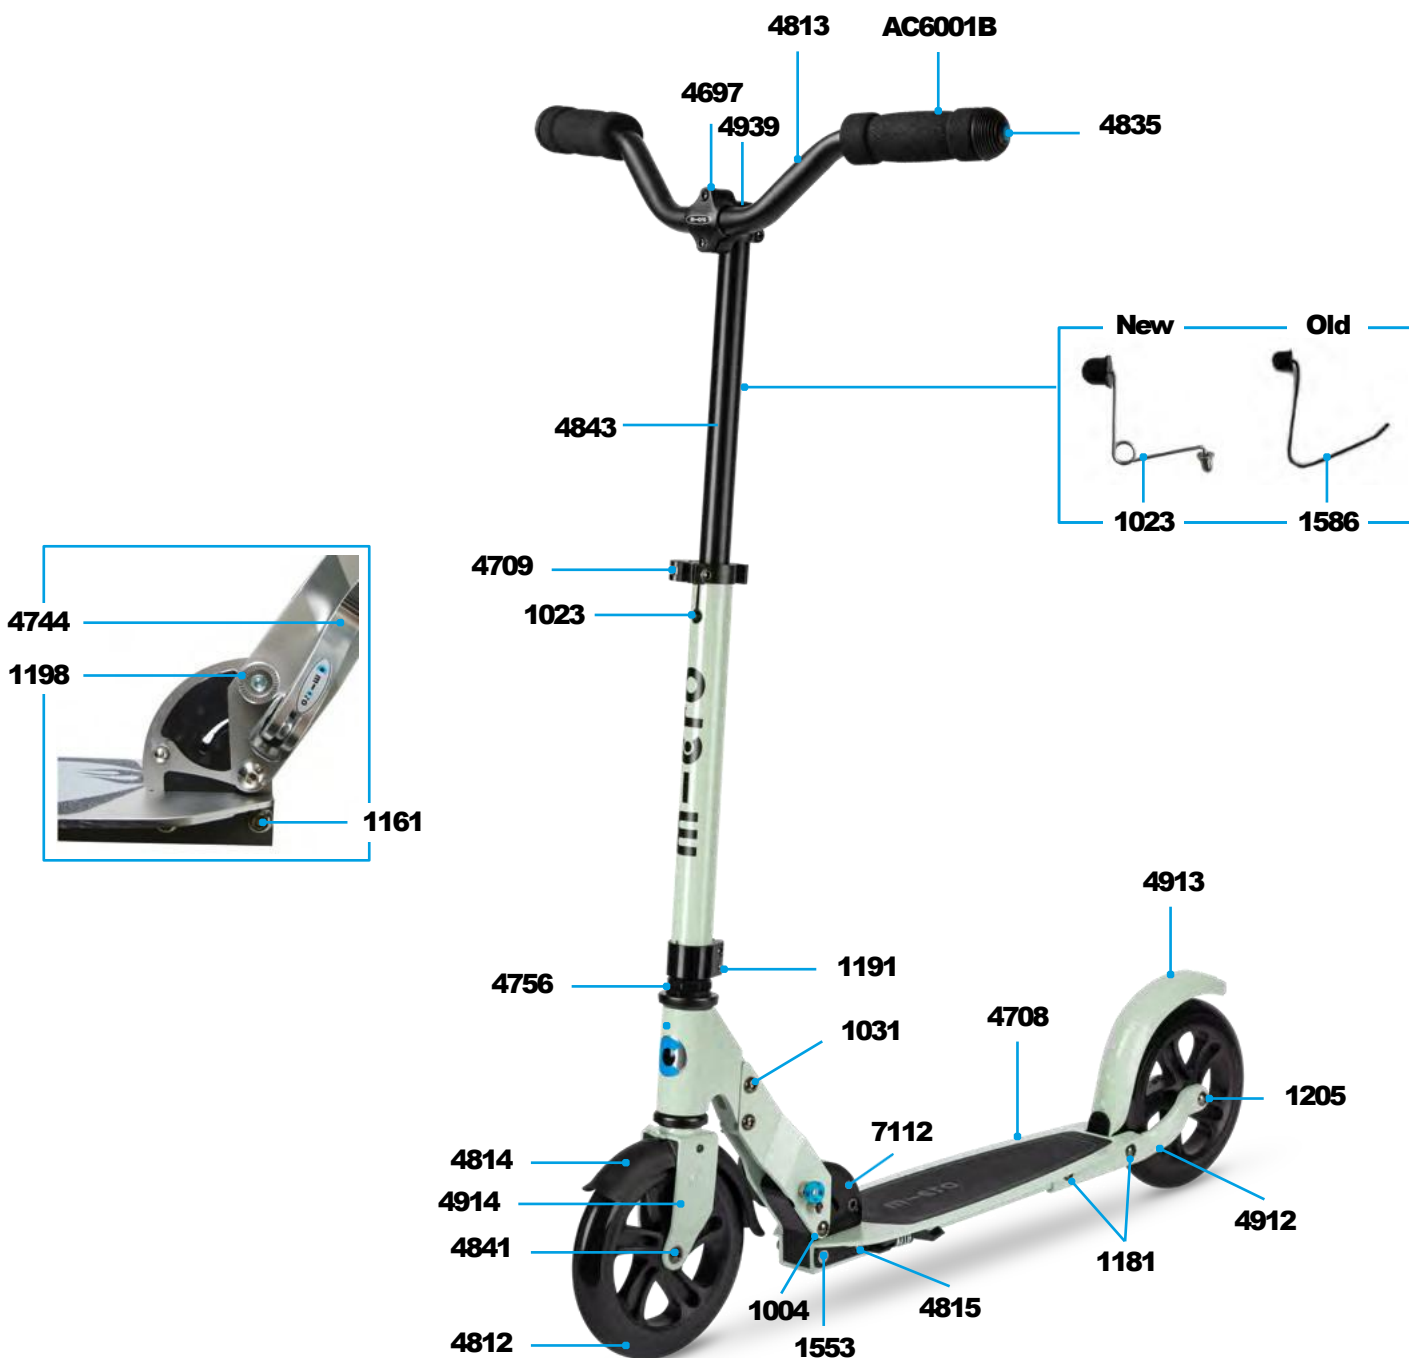

SA0121

SA0122

SA0142

SA0244

MICRO SPEED
SA0033

MICRO SPEED DELUXE

PARTS

Article No.	Article
1004	Axle Complete
1023	Bolt & Spring T-Bar Plastic
1031	Axle Bolt Internal Thread, 19 mm
1161	Axle Bolt External Thread, 10.5 mm
1181	Axle Bolt Internal Thread, 47.5 mm
1191	Lower Clamp, Black
1198	Push Button, Silver
1205	Axle Bolt Internal Thread, 59 mm
1553	Axle Bolt External Thread, 21.5 mm
4697	Clamp For T-Bar
4708	Griptape
4709	Quick Acting Clamp Black
4744	Folding Quick Release - Black
4756	Headset Micro Speed Deluxe
4812	180mm Wheel Smoke
4813	Handlebar With Clamp
4814	Fender Speed Deluxe
4815	Kick Stand With Screws, Speed Deluxe
4835	Handlebar End Caps
4841	Axle Bolt Internal Thread, 37mm
4912	Rear Fork Speed Deluxe
4913	Brake Complete Clay
4914	Front Fork Speed Deluxe Clay
4931	Brake Complete Neon Rose
4932	Brake Complete Alaskan Blue
4933	Front Fork Speed Deluxe Neon Rose
4934	Front Fork Speed Deluxe Alaskan Blue
7112	Folding Block
4939	End Cap Upper Tube
4843	Upper Tube Black

ACCESSORIES

Article No.	Article
AC6001B	High Density Foam Hand Grip
AC1007	Single Bearing ABEC 9

SA0213

SA0214

MICRO SPEED DELUXE
SA0211

MICRO BULLET

PARTS

Article No.	Article
1001	Axle Bolt Internal Thread, 40 mm
1004	Axle Bolt Internal Thread, 44 mm
1017	Plugs, Handle Bolt, Rubber Strip
1021	Plastic Linkage Tube
1022	T-Tube
1024	Multimountclip
1025	Quick-Acting Clamp, Silver
1026	Lower Clamp, Silver
1029	Inverter Logic Complete
1031	Axle Bolt Internal Thread, 19 mm
1038	Axle Bolt Internal Thread, 30 mm
1040	Folding Block
1041	Locking Complete
1045	Axle Bolt Internal Thread, 33 mm
1046	Brake Plate
1047	Brake Spring
1048	Brake Bolt
1050	Lower T-Tube
1051	Steering Fork
1052	Front Holder
1054	Griptape
1055	Spacer Between Bearings 10.25 mm
1196	Kick Stand With Screws
1198	Push Button, Silver
1553	Screw For Kickstand
1586/1023	Bolt And Spring T-Bar