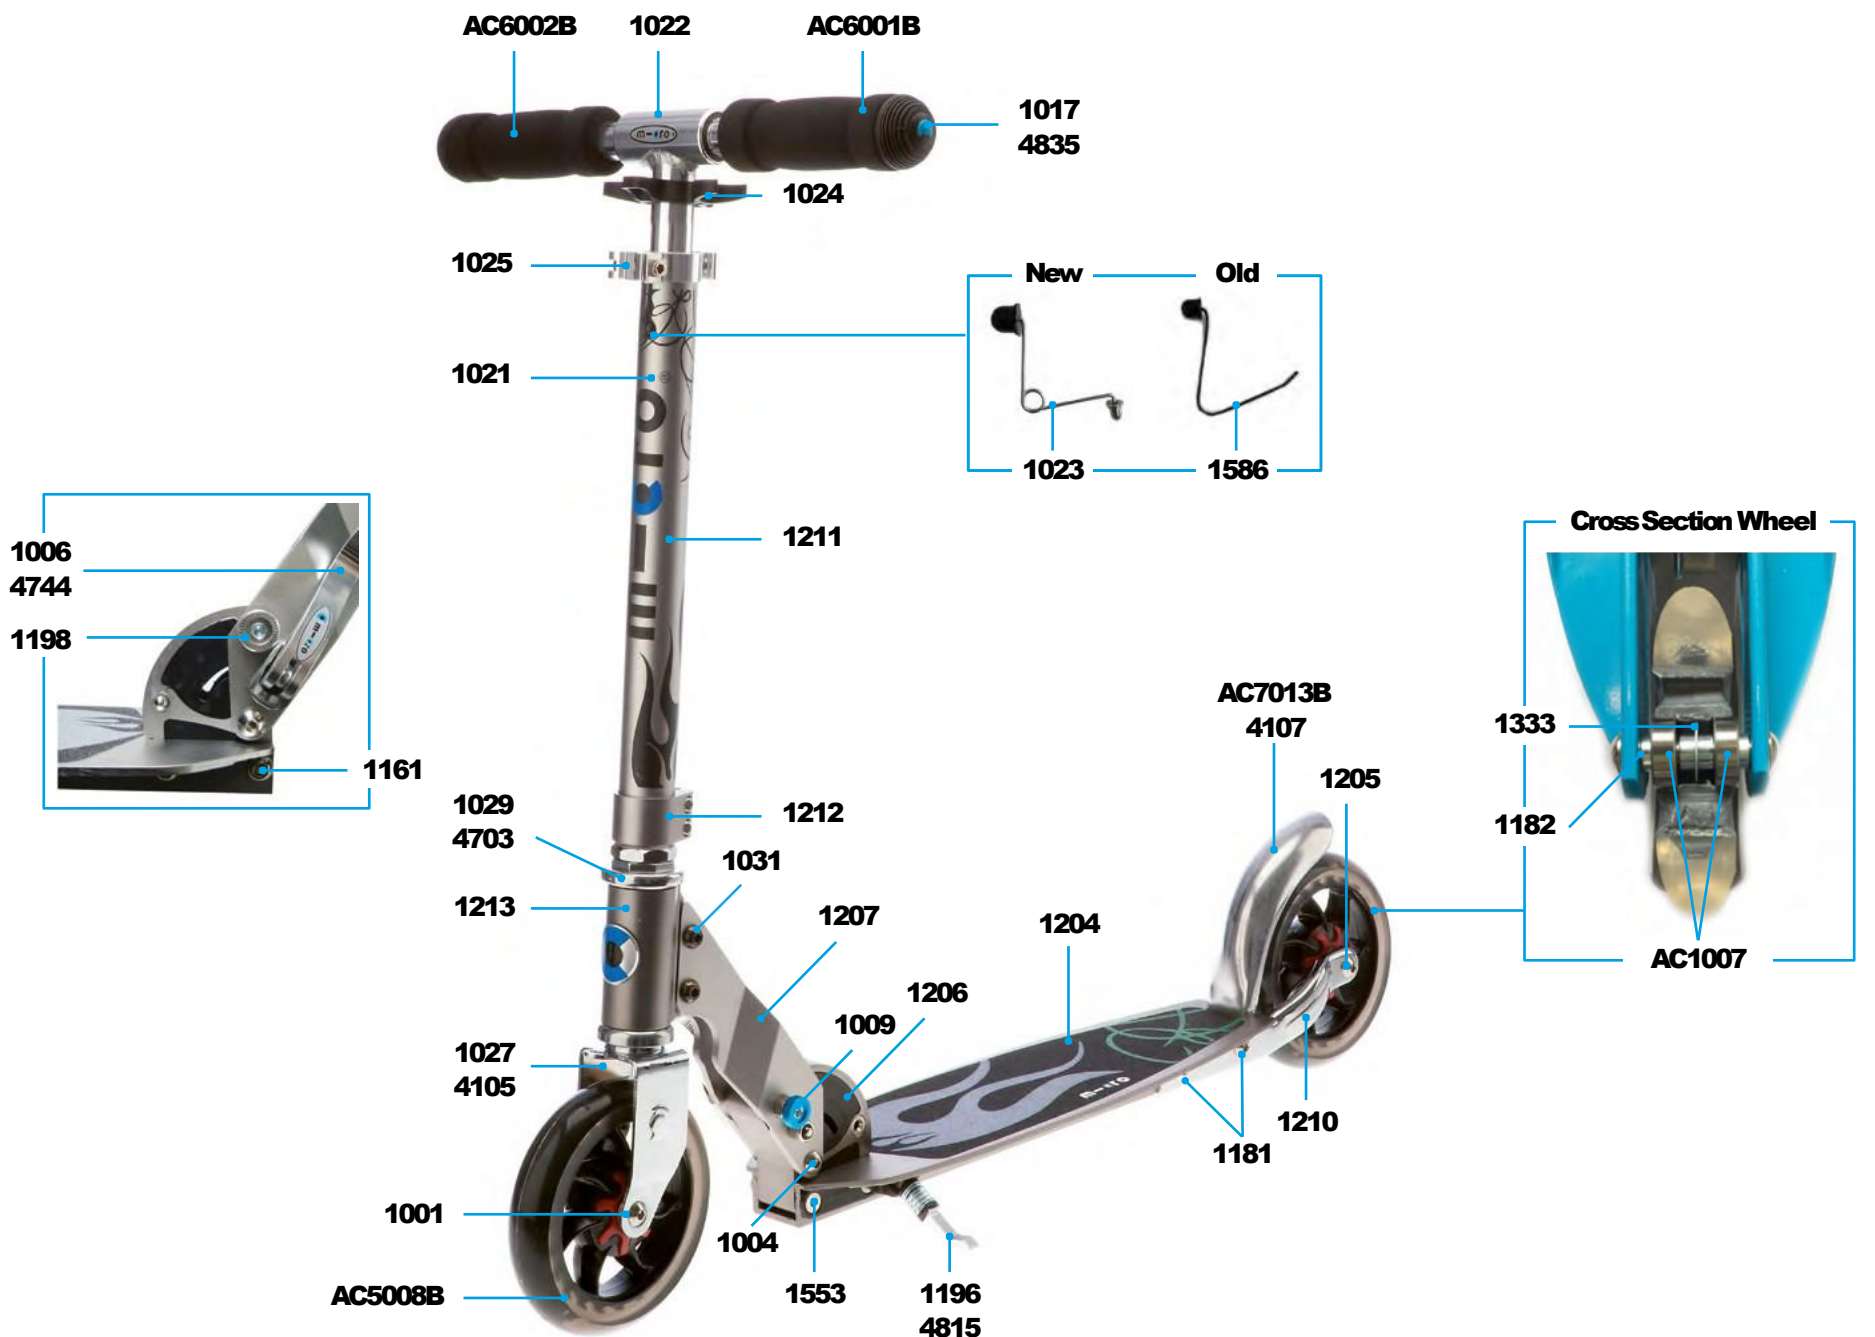

SA0121

SA0122

SA0142

SA0244

MICRO SPEED
SA0033

MICRO SPEED DELUXE

PARTS

Article No.	Article
1004	Axle Complete
1023	Bolt & Spring T-Bar Plastic
1031	Axle Bolt Internal Thread, 19 mm
1161	Axle Bolt External Thread, 10.5 mm
1181	Axle Bolt Internal Thread, 47.5 mm
1191	Lower Clamp, Black
1198	Push Button, Silver
1205	Axle Bolt Internal Thread, 59 mm
1553	Axle Bolt External Thread, 21.5 mm
4697	Clamp For T-Bar
4708	Griptape
4709	Quick Acting Clamp Black
4744	Folding Quick Release - Black
4756	Headset Micro Speed Deluxe
4812	180mm Wheel Smoke
4813	Handlebar With Clamp
4814	Fender Speed Deluxe
4815	Kick Stand With Screws, Speed Deluxe
4835	Handlebar End Caps
4841	Axle Bolt Internal Thread, 37mm
4912	Rear Fork Speed Deluxe
4913	Brake Complete Clay
4914	Front Fork Speed Deluxe Clay
4931	Brake Complete Neon Rose
4932	Brake Complete Alaskan Blue
4933	Front Fork Speed Deluxe Neon Rose
4934	Front Fork Speed Deluxe Alaskan Blue
7112	Folding Block
4939	End Cap Upper Tube
4843	Upper Tube Black

ACCESSORIES

Article No.	Article
AC6001B	High Density Foam Hand Grip
AC1007	Single Bearing ABEC 9

SA0213

SA0214

MICRO SPEED DELUXE
SA0211

MICRO BULLET

PARTS

Article No.	Article
1001	Axle Bolt Internal Thread, 40 mm
1004	Axle Bolt Internal Thread, 44 mm
1017	Plugs, Handle Bolt, Rubber Strip
1021	Plastic Linkage Tube
1022	T-Tube
1024	Multimountclip
1025	Quick-Acting Clamp, Silver
1026	Lower Clamp, Silver
1029	Inverter Logic Complete
1031	Axle Bolt Internal Thread, 19 mm
1038	Axle Bolt Internal Thread, 30 mm
1040	Folding Block
1041	Locking Complete
1045	Axle Bolt Internal Thread, 33 mm
1046	Brake Plate
1047	Brake Spring
1048	Brake Bolt
1050	Lower T-Tube
1051	Steering Fork
1052	Front Holder
1054	Griptape
1055	Spacer Between Bearings 10.25 mm
1196	Kick Stand With Screws
1198	Push Button, Silver
1553	Screw For Kickstand
1586/1023	Bolt And Spring T-Bar