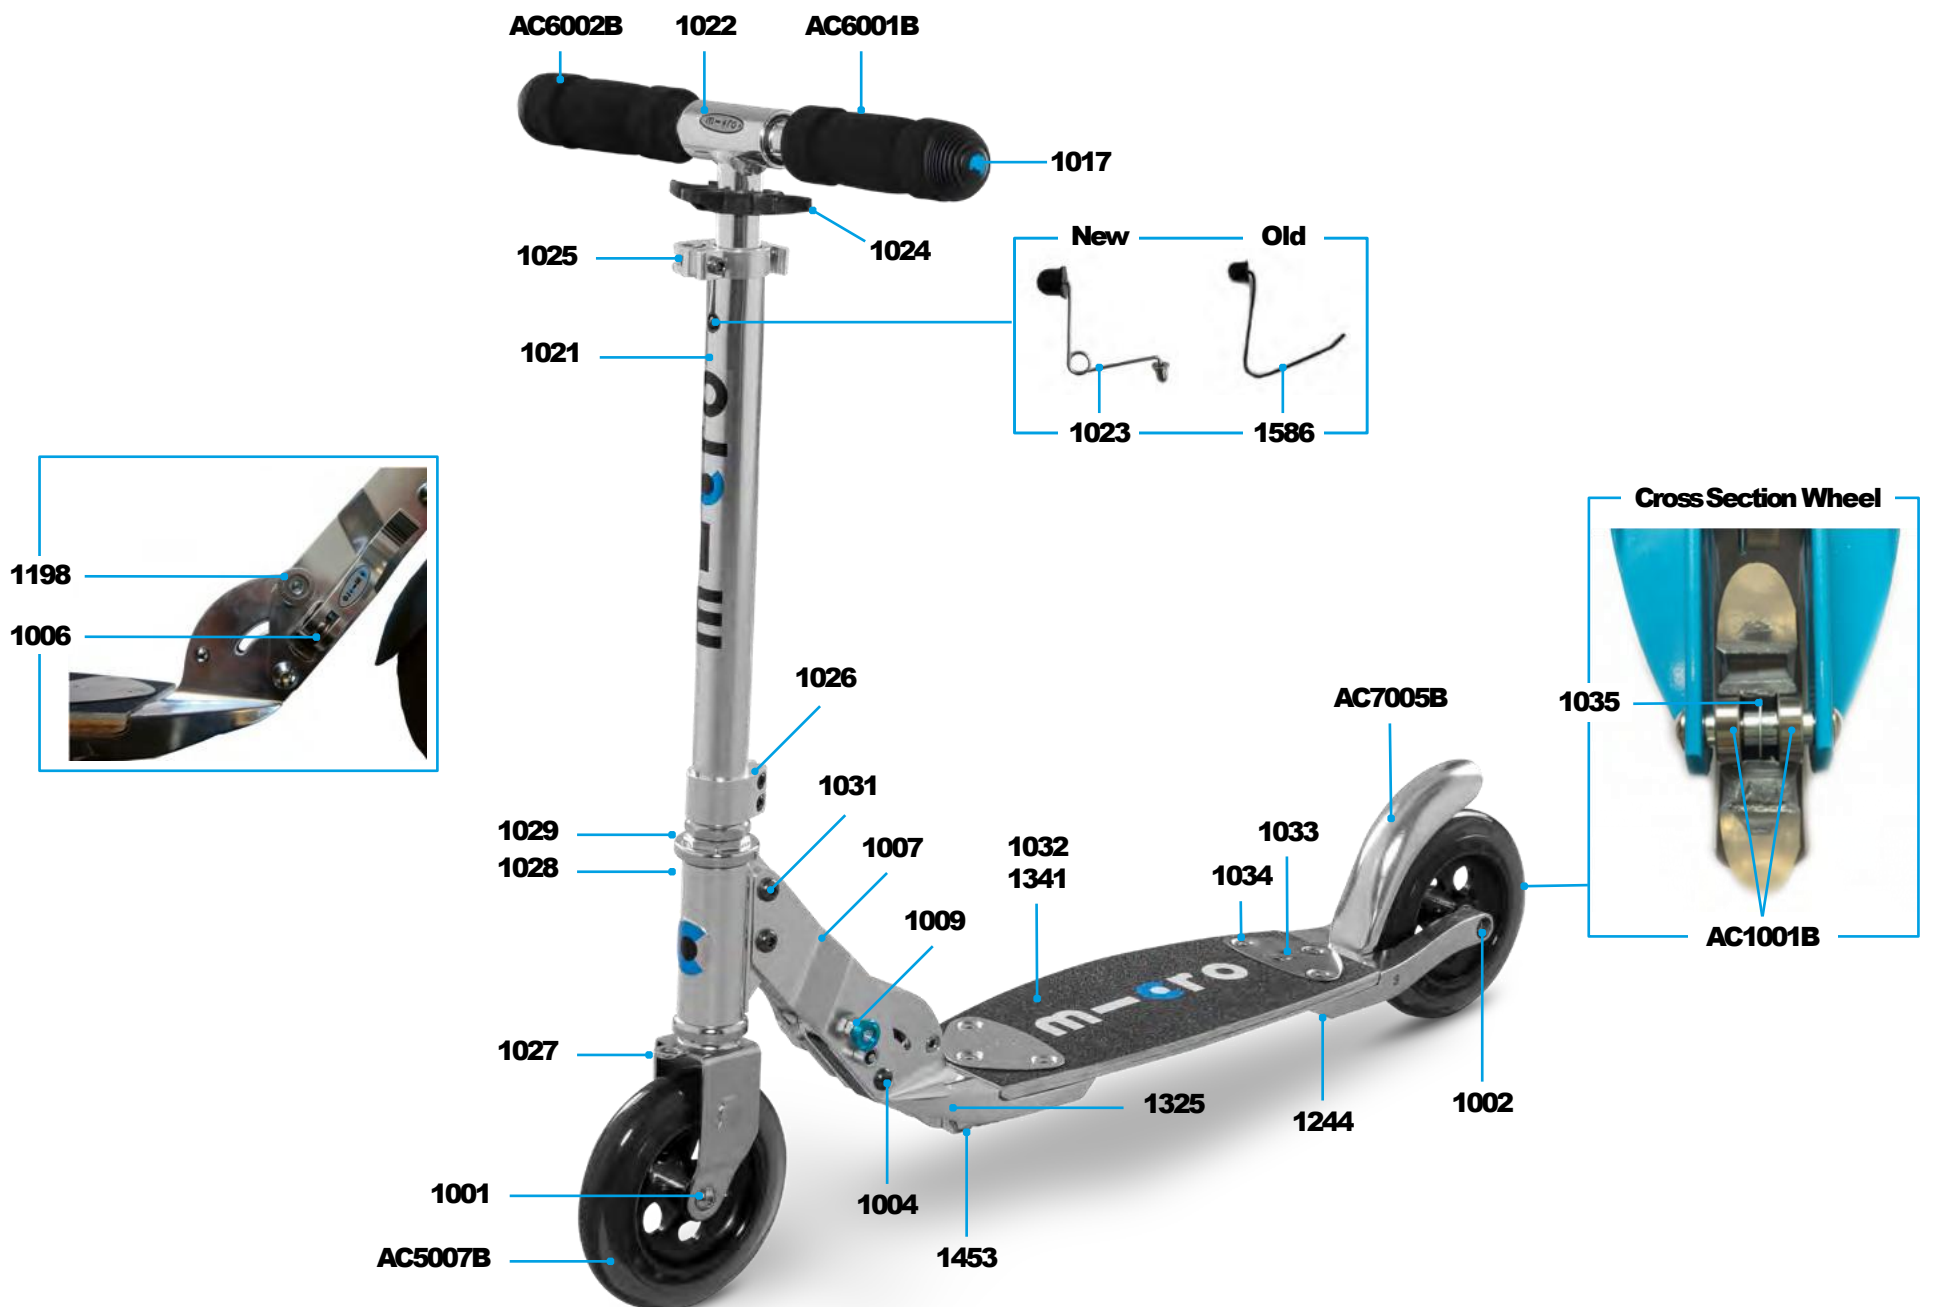

SA0106

MICRO FLEX WITH KICKSTAND
SA0010