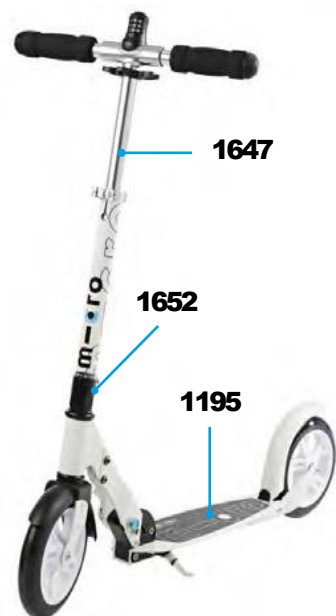

MICRO CLASSIC BLACK | WHITE INTERLOCK

SA0117 / SA0118

MICRO CLASSIC BLACK | WHITE DELUXE

SA0151 / SA0150

PARTS

Article no.	Article
1195	Griptape
1647	T-Bar
1651	Eye To Attach Shoulder Strap
1652	Width Nut, 200 mm
1858	Fork With Suspension Complete White Deluxe
1859	Fork With Suspension Complete black Deluxe
1871	Vibram Griptape
1888	Fender Black Deluxe
4655	Complete T-Bar With Lower Tube Black Deluxe
4656	complete T-Bar With Lower Tube White Deluxe

ACCESSORIES

Article No.	Article
AC5010B	Wheel Complete Blister
AC7008B	Brake Complete Blister
AC1007	Bearing 1 Piece ABEC 9
AC5009B	Wheel White, Complete Blister
AC6001B	Foam Handles Blister
AC6002B	Complete Handgrip, Tube Plug, Shockcord
AC7007B	Brake White, Complete Blister

SA0118

MICRO CLASSIC BLACK | WHITE
INTERLOCK
SA0117 / SA0118

MICRO CLASSIC BLACK | WHITE
DELUXE
SA0151 / SA0150