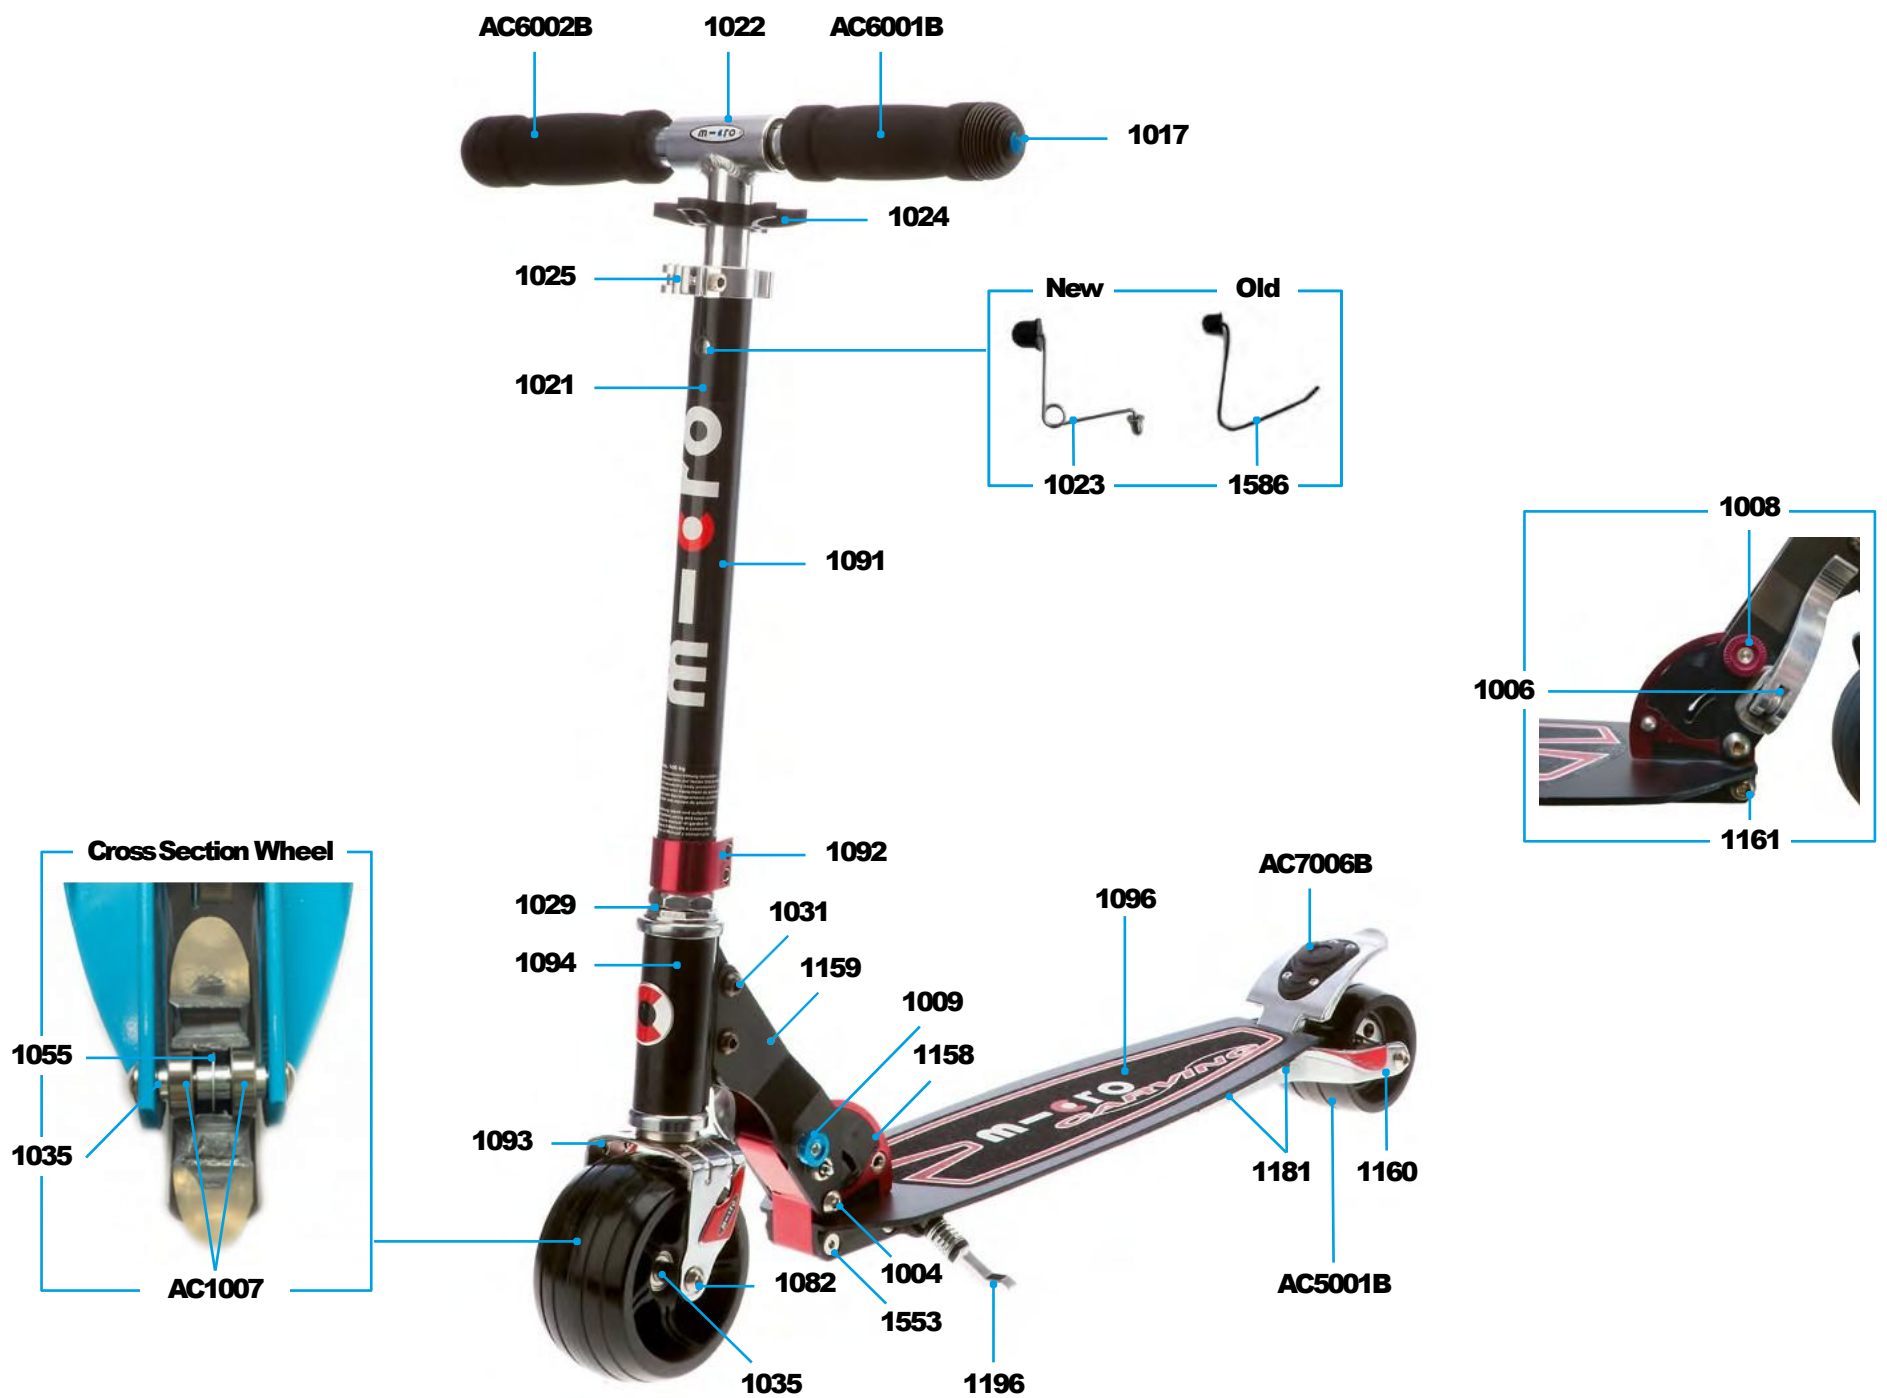

MICRO MONSTER BULLET

PARTS

Article No.	Article
1004	Axle Bolt Internal Thread, 44 mm
1006	Locking Complete
1008	Push Button
1009	Push Button
1017	Plugs, Handle Bolt, Rubber Strip
1021	Plastic Linkage Tube
1022	T-Tube
1024	Multimountclip
1025	Quick-Acting Clamp, Silver
1029	Inverter Logic Complete
1031	Axle Bolt Internal Thread, 19 mm
1035	Spacer Between Bearings 19.6 mm
1055	Spacer Between Bearings 10.25 mm
1082	Axle Bolt Internal Thread, 70 mm
1086	Brake Plate
1087	Brake Spring
1091	Lower T-Tube
1092	Lower Clamp, Red
1093	Steering Fork
1094	Front Holder
1096	Griptape
1158	Folding Block Red
1159	Holder Plates Left And Right
1160	Fastening Elements, Wheel Back
1161	Axle Bolt External Thread, 10.5 mm
1181	Axle Bolt Internal Thread, 47.5 mm
1196	Kick Stand With Screws
1208	Brake Bolt
1553	Axle Bolt External Thread, 21.5 mm
1586/1023	Bolt And Spring T-Bar

ACCESSORIES

Article No.	Article
AC6001B	High Density Foam Hand Grip
AC6002B	Complete Handgrip, Tube Plug, Shockcord
AC5001B	Wheel Back Complete Blister
AC7006B	Brake Complete Blister
AC1007	Single Bearing ABEC 9

MICRO MONSTER BULLET
SA0030