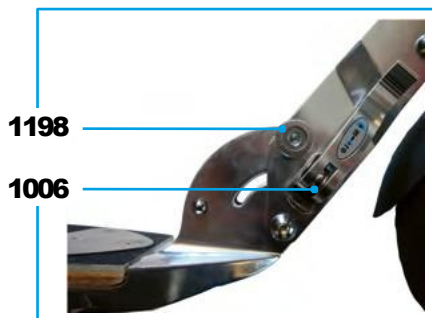

NEW: Changed Version for 200 mm Wheeler