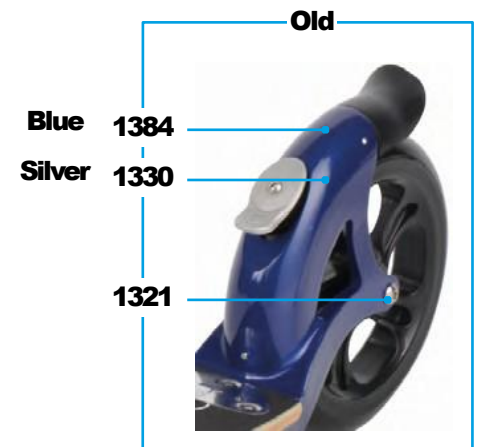

Article No. and Colour	Lower Clamp	Folding Block	Griptape	Brake Plate	Fork	Rear Fork	Brake Old	Deck
SA0035 Air Silver	1578	1325	1341	1821	1326	1405	1329	
SA0038 Blue	1026	1381	1577	1820	1385	1406	1329	4668
SA0119 Black	1578	1572	1577	1601	1576	1575		4668
SA0120 Aubergine	1578	1580	1585	1602	1584	1583		4666
SA0176 Cream	1578	4560	1589	4559	4564	4558		4667

SA0038

SA0119

SA0120

SA0176

NEW: Changed Version for 200 mm Wheeler

AC6002B 1022 AC6001B 1017 1024

MICRO FLEX AIR
SA0035

MICRO SPEED

PARTS

Article No.	Article
1001	Axle Bolt Internal Thread, 40 mm
1004	Axle Bolt Internal Thread, 44 mm
1006	Locking Complete Silver
4744	Locking Complete Black
1009	Push Button, Blue
1017/4835	Plugs Handle Bolt Rubber Strip
1021	Plastic Linkage Tube
1022	T-Tube
1024	Multimountclip
1025	Quick-Acting Clamp, Silver
4709	Quick-Acting Clamp, Black
1027	Steering Fork Silver
4105	Steering Fork Black
1029	Headset Silver
4703	Headset Black
1031	Axle Bolt Internal Thread, 19 mm
1161	Axle Bolt External Thread, 10.5 mm
1181	Axle Bolt Internal Thread, 47.5 mm
1182	Spacer External Bearings 9.4 mm
1187	Brake Bolt
1198	Push Button, Silver
1204	Griptape
1205	Axle Bolt Internal Thread, 59 mm
1206	Folding Block, Grey
1207	Holder Plates Left And Right, Speed
1210	Fastening Elements Silver
4106	Fastening Elements Black
1211	Lower T-Tube
1212	Lower Clamp, Grey
1213	Front Holder
1333	Spacer Between Bearings 21.3 mm
1412	Brake Plate
1413	Brake Spring
4107	Brake Complete Black
1553	Axle Bolt External Thread, 21.5 mm
1196	Kick Stand With Screws
4815	Kick Stand With Screws Black
1586/1023	Bolt And Spring T-Bar