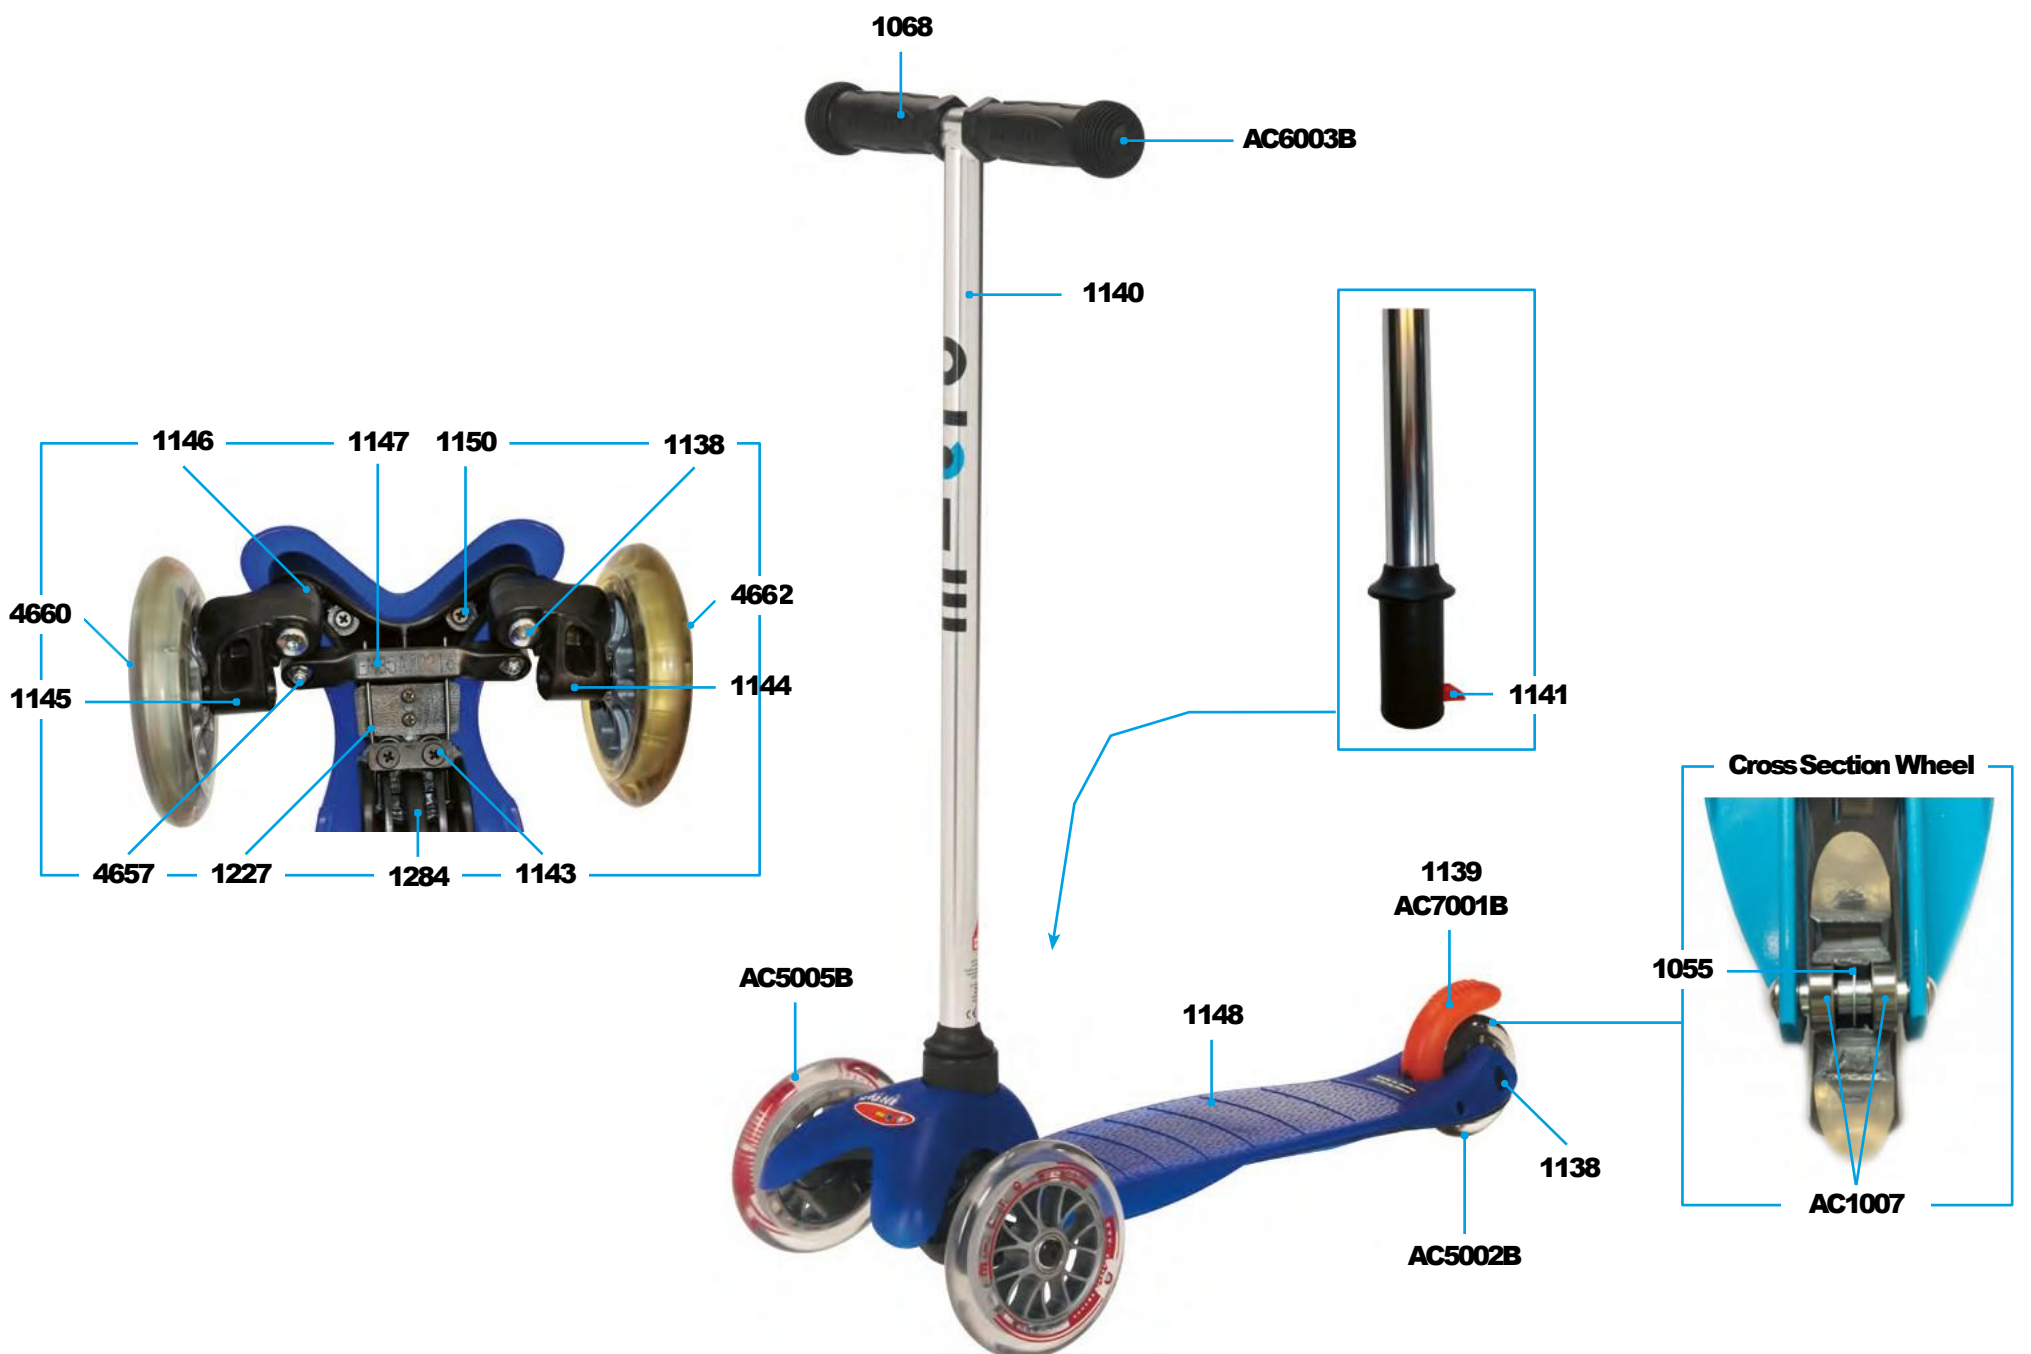

MINI MICRO CLASSIC

PARTS

Article no.	Article
1055	Spacer Between Bearings, 10.25 mm
1068	Rubber handles, Black
1138	Axle Bolt Internal Thread, 42 mm
1139	Brake, Mini, Orange
1140	T-Bar Handles, Black
1141	T-Bar push button
1142	U-Bend
1143	Screw For B-Bend
1144	Shank Left
1145	Shank Right
1146	Stop Washer Left And Right
1147	Steering Link
1148	Deck, Blue
1150	Screw To Deck
1227	B-Bend
1284	Lower Deck, Black
1336	T-Bar short
4657	Axle Bolt External Thread And Nut And Washer, 22 mm
1417	Seat
1418	O-Handle Bar Without Seat
1420	Holder For Seat
1419	Axle Bolt, Seat
1587	Nut For Brake
1588	Screw And Nut For Brake
4660	Front Wheel Axle Right
4662	Front Wheel Axle Left

ACCESSORIES

Article No.	Article
AC6003B	High Density Rubber Hand Grip
AC5005B	Front Wheel Complete Blister
AC7001B	Brake Complete Blister
AC5002B	Back Wheel Complete Blister
AC1007	Single Bearing ABEC 9
AC9000	Handlebar With Saddle Complete
AC9038B	LED Wheel Mini Micro 120mm (Pair)

AC9000 SEAT