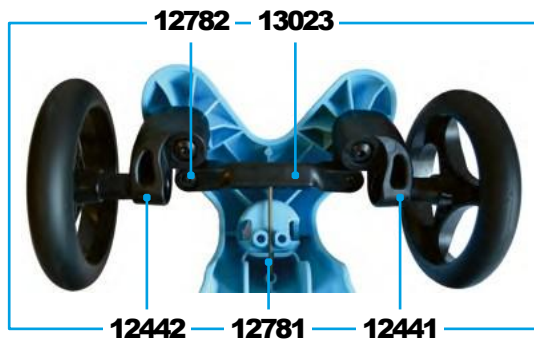

MICRO
PICCOLINO
MO0004