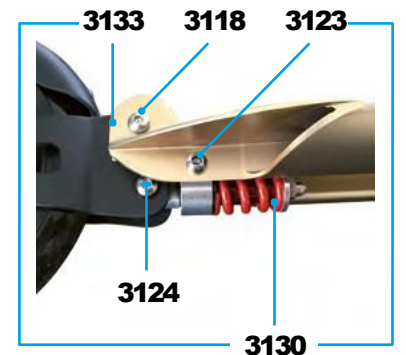

ACCESSORIES

Article No.	Article
3198	Brake Spring
3218	Deck With Griptape
3219	Griptape
3221	Steering Head Black
3222	Lower Tube
6147	Folding Block
6148	Holder Plates Left And Right

Article No.	Article
AC6001B	High Density Foam Hand Grip
AC5010B	Wheel Complete Blister

SA0297

SA0156

MICRO SUSPENSION
SA0065

MICRO FLEX WITH KICKSTAND

PARTS

Article No.	Article
1001	Axle Bolt Internal Thread, 40 mm
1002	Axle Bolt Internal Thread, 49 mm
1004	Axle Bolt Internal Thread, 44 mm
1006	Locking Complete, Scooter
1007	Holder Plates Left And Right, Flex, Silver
1009	Push Button, Blue
1013	Brake Spring
1014	Brake Bolt
1017	Plugs, Handle Bolt, Rubber Strip
1021	Plastic Linkage Tube
1022	T-Tube
1024	Multimountclip
1025	Quick-Acting Clamp, Silver
1026	Lower Clamp, Silver
1027	Steering Fork
1028	Front Holder, Silver
1029	Inverter Logic Complete
1031	Axle Bolt Internal Thread, 19 mm
1032	Deck And Griptape, Silver
1033	Board Fixation Plates For Deck
1034	Countersunk Screw, 23 mm
1035	Spacer Between Bearings 19.6 mm
1198	Push Button, Silver
1242	Brake Plate, Silver
1244	Back Part Complete No Wheel With Brake, Silver
1325	Folding Block, Silver
1341	Griptape
1453	Kick Stand Without Screws, 200 mm
1586/1023	Bolt And Spring T-Bar